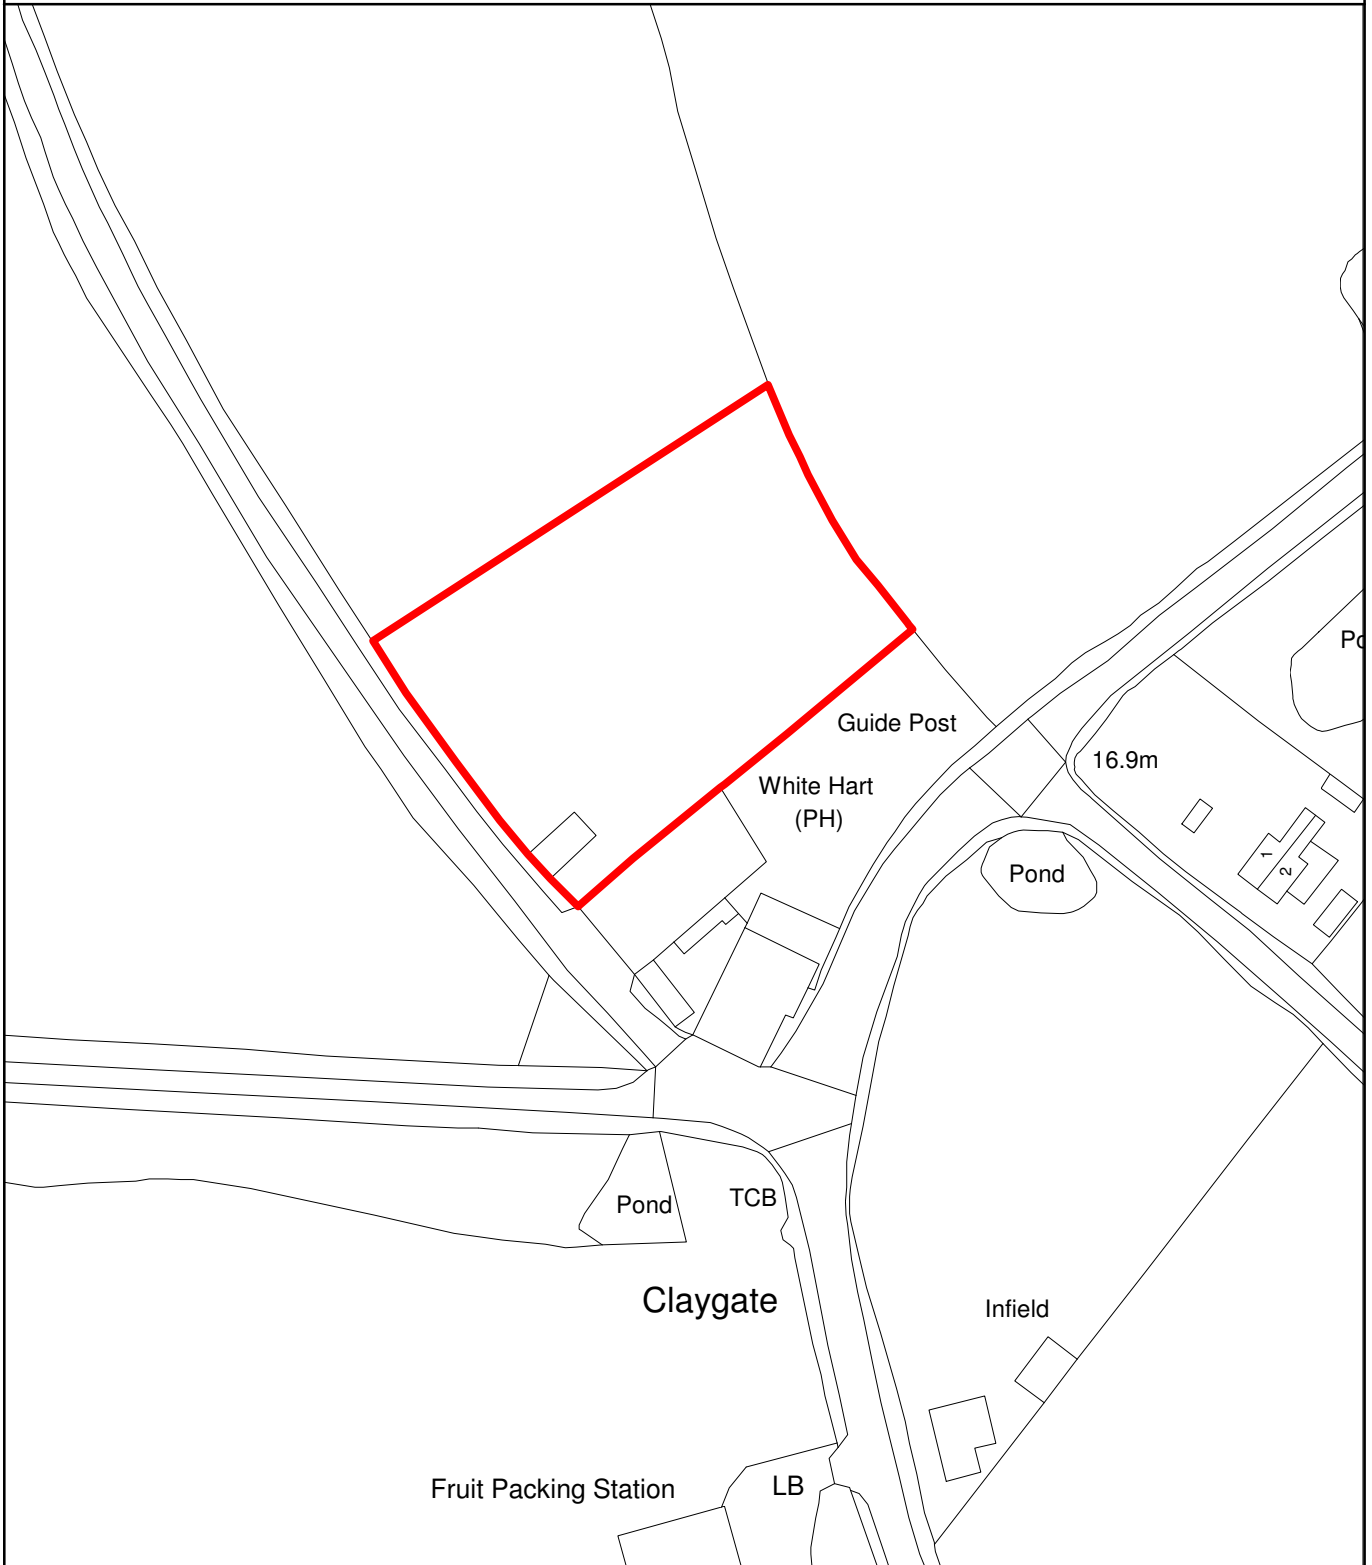

THE MAIDSTONE BOROUGH COUNCIL

PLANNING APPLICATION NUMBER: MA/11/1187

GRID REF: TQ7144

THE OLD COACH HOUSE,
SPENNY LANE, YALDING.

This copy has been produced specifically for Planning and Building Control Purposes only. No further copies may be made. Reproduced from the Ordnance Survey mapping with the permission of the Controller of Her Majesty's Stationary Office ©Crown Copyright. Unauthorised reproduction infringes Crown Copyright and may lead to prosecution or civil proceedings. The Maidstone Borough Council No. 1000019636, 2012. Scale 1:1250