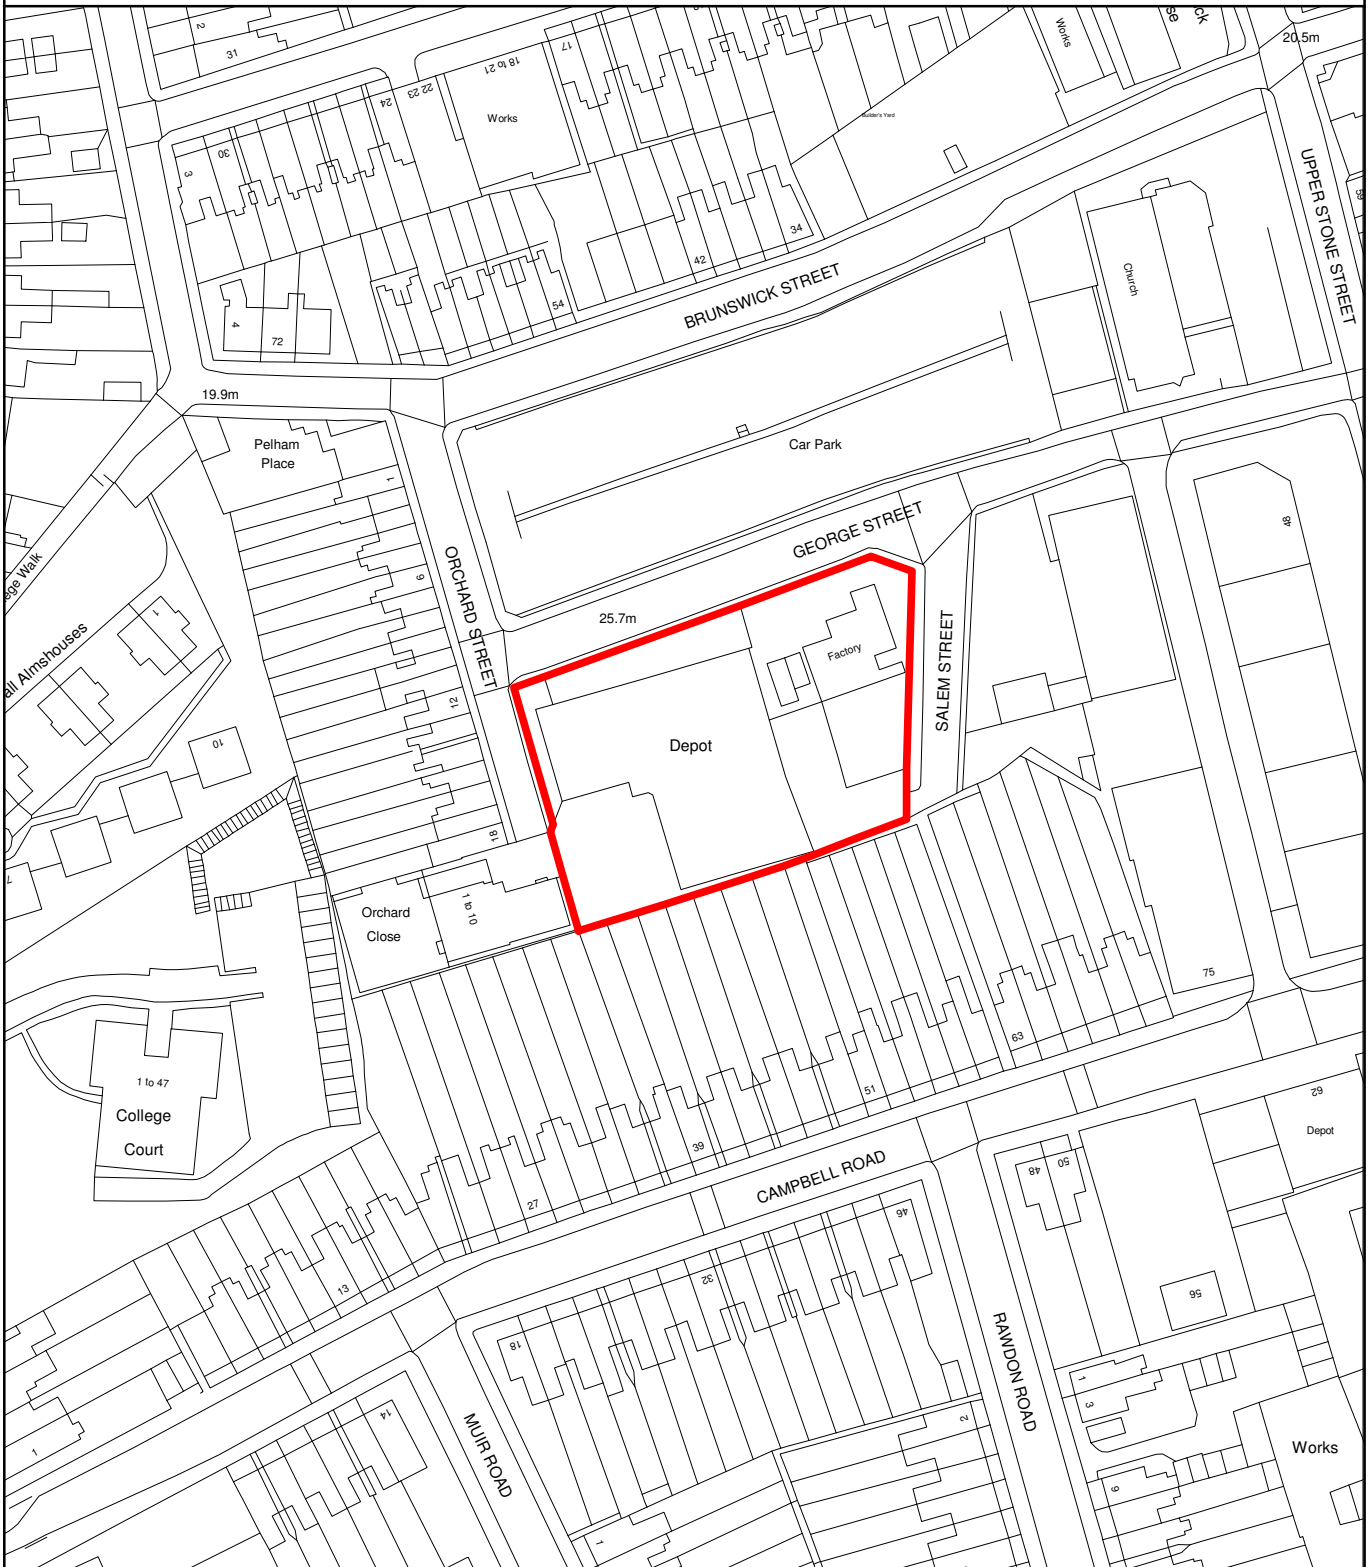

THE MAIDSTONE BOROUGH COUNCIL

PLANNING APPLICATION NUMBER: MA/12/0590

GRID REF: TQ7655

LAND AT DEPOT SITE,
GEORGE STREET, MAIDSTONE.

This copy has been produced specifically for Planning and Building Control Purposes only. No further copies may be made. Reproduced from the Ordnance Survey mapping with the permission of the Controller of Her Majesty's Stationary Office ©Crown Copyright. Unauthorised reproduction infringes Crown Copyright and may lead to prosecution or civil proceedings. The Maidstone Borough Council No. 100019636, 2012. Scale 1:1250