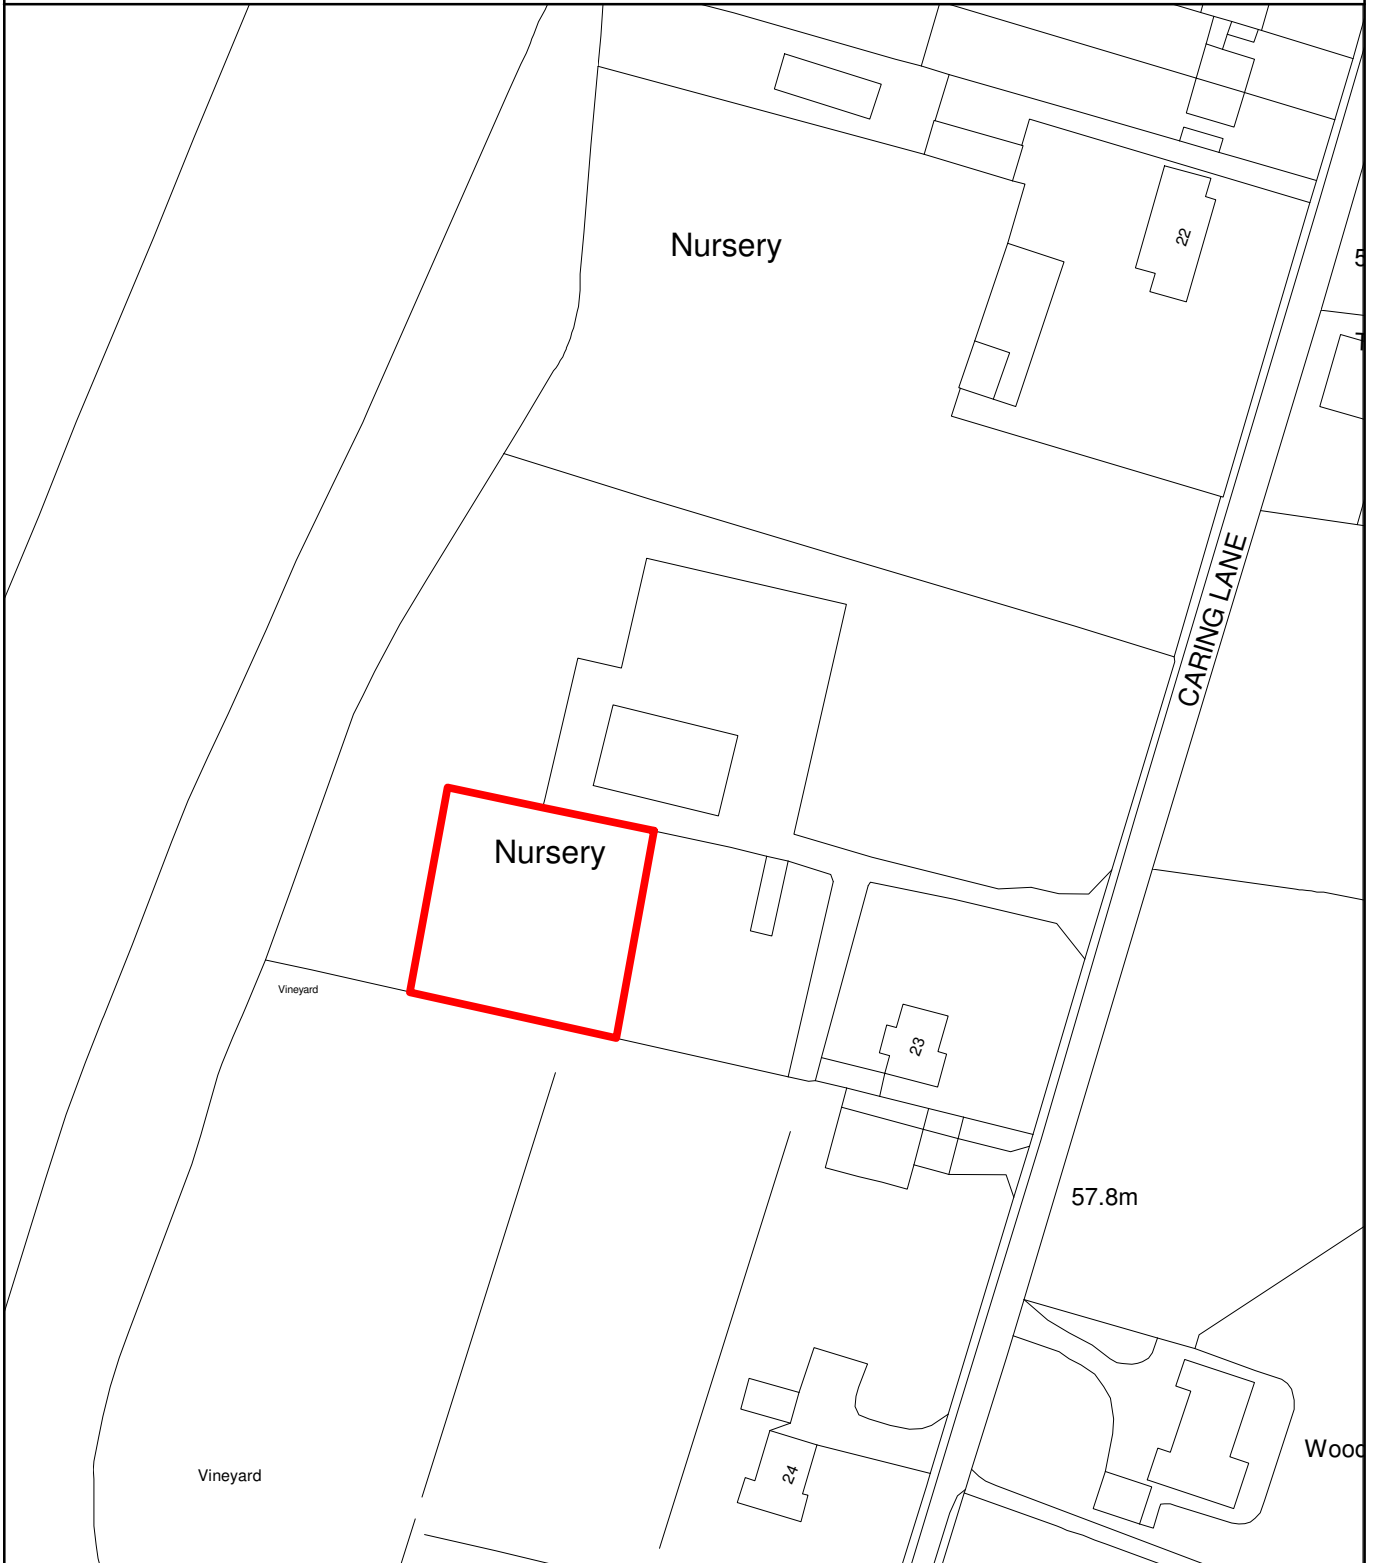

THE MAIDSTONE BOROUGH COUNCIL

PLANNING APPLICATION NUMBER: MA/12/0886

GRID REF: TQ8154

G FORCES WEB MANAGEMENT LTD. CORBIN BUSINESS PARK,
CARING LANE, BEARSTED.

This copy has been produced specifically for Planning and Building Control Purposes only. No further copies may be made. Reproduced from the Ordnance Survey mapping with the permission of the Controller of Her Majesty's Stationary Office ©Crown Copyright. Unauthorised reproduction infringes Crown Copyright and may lead to prosecution or civil proceedings. The Maidstone Borough Council No. 100019636, 2012. Scale 1:1250