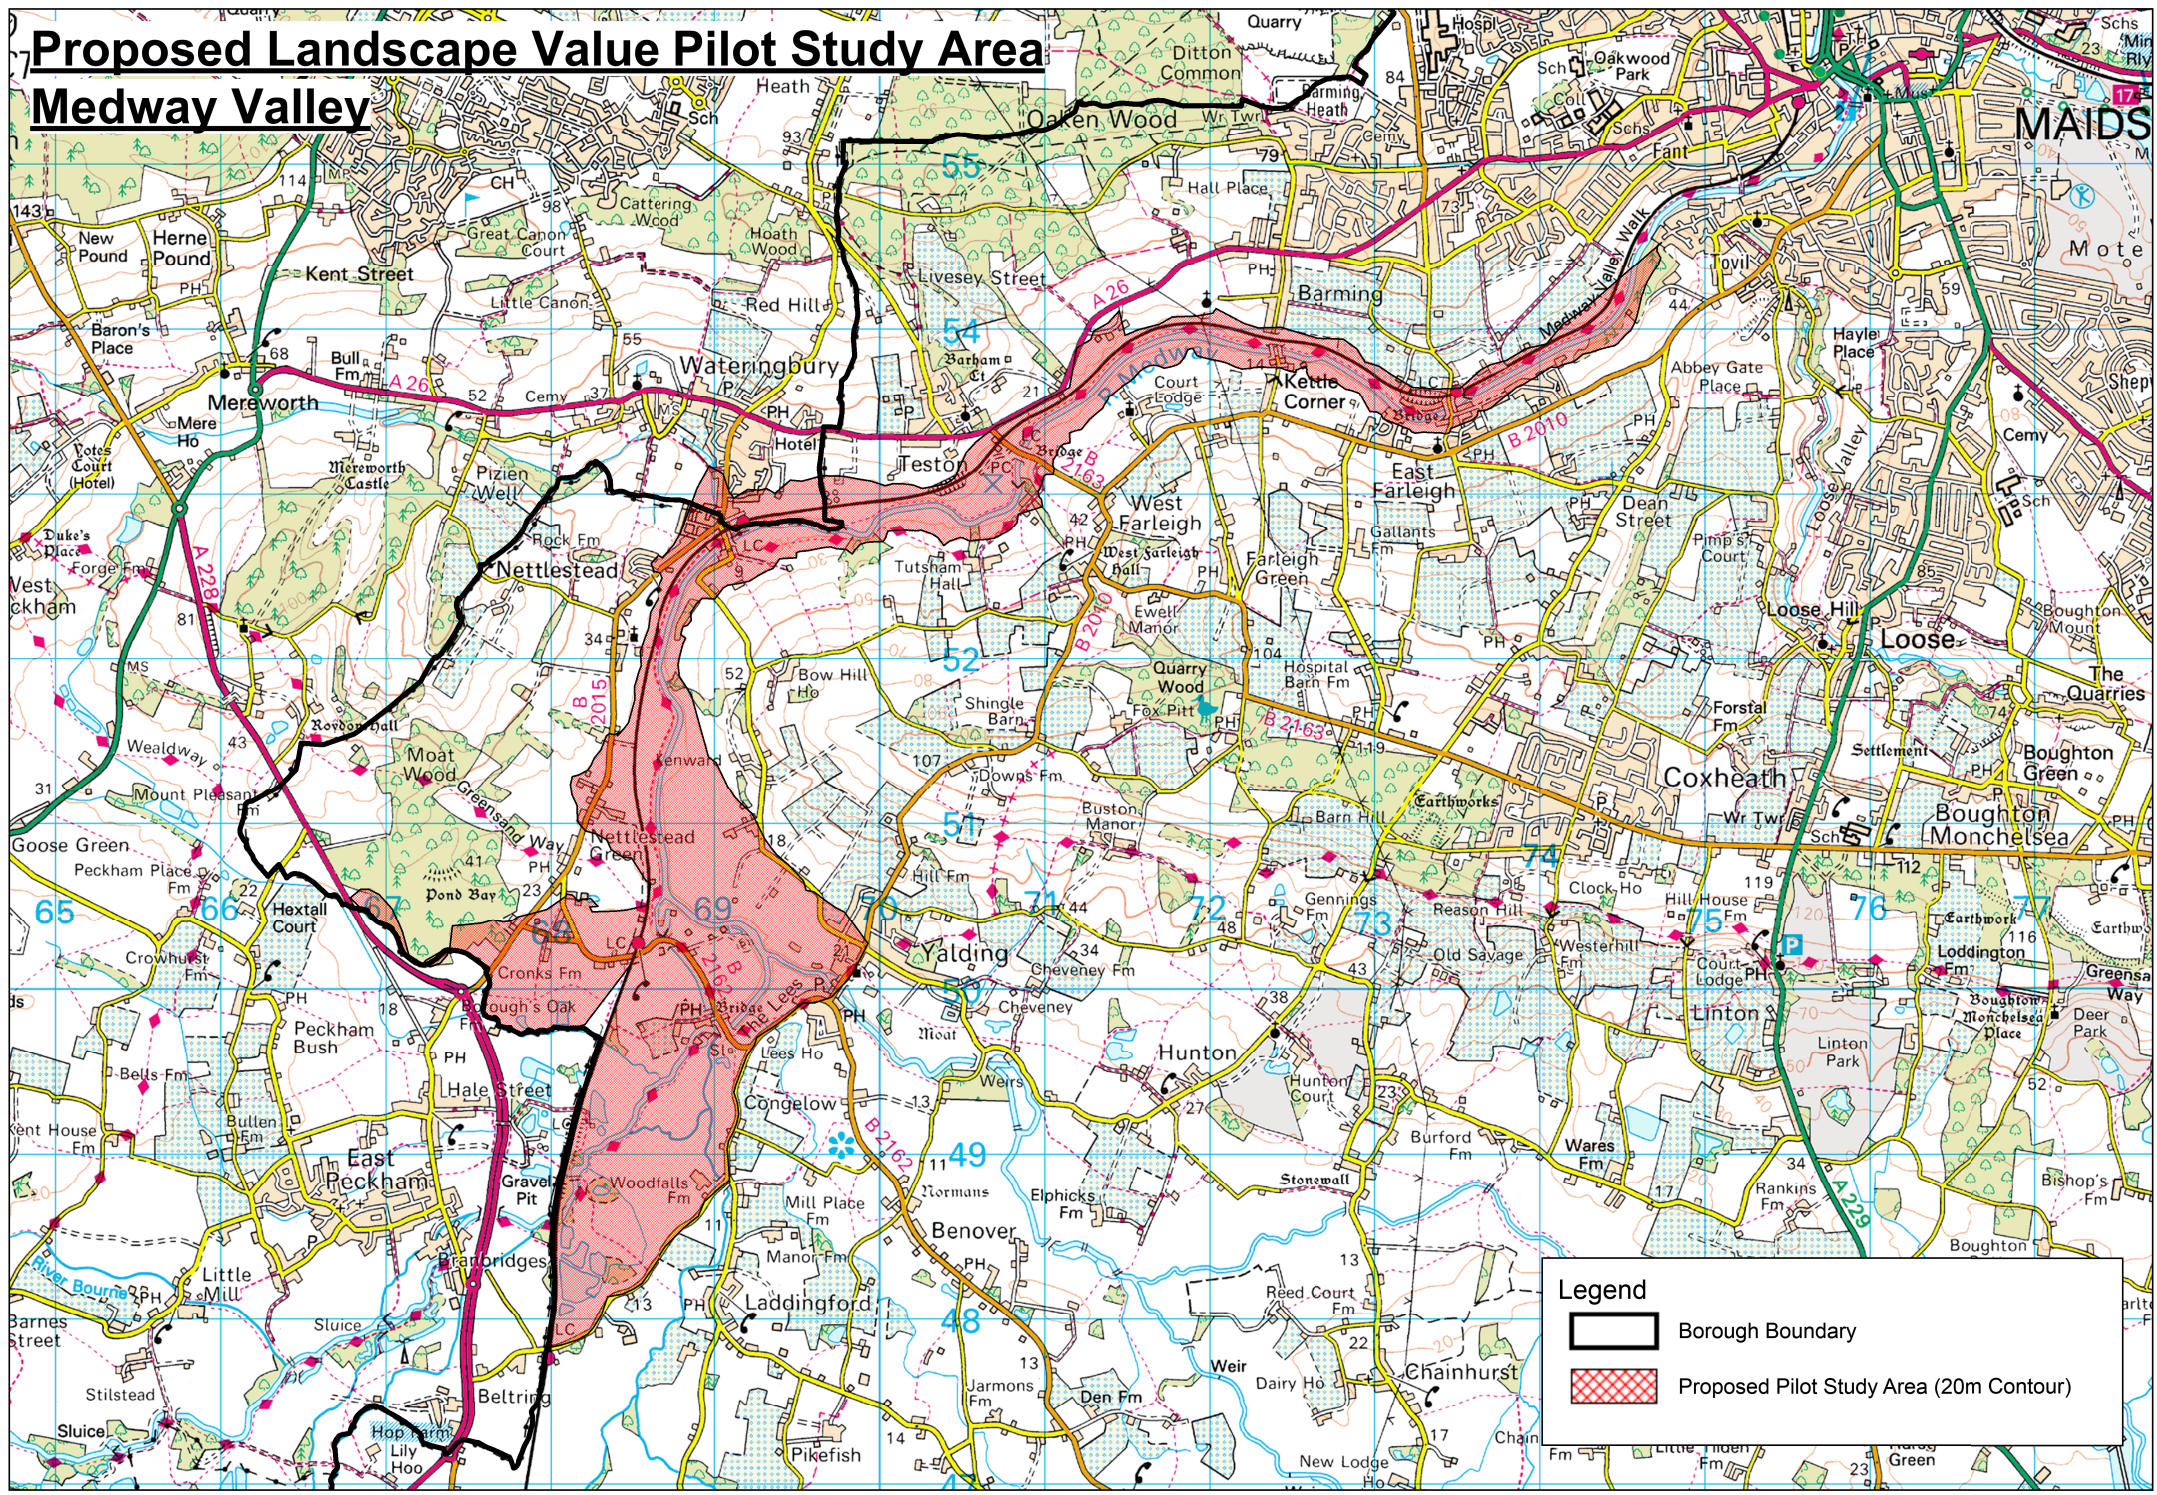

Proposed Landscape Value Pilot Study Area

Medway Valley

Legend

-  Borough Boundary
-  Proposed Pilot Study Area (20m Contour)