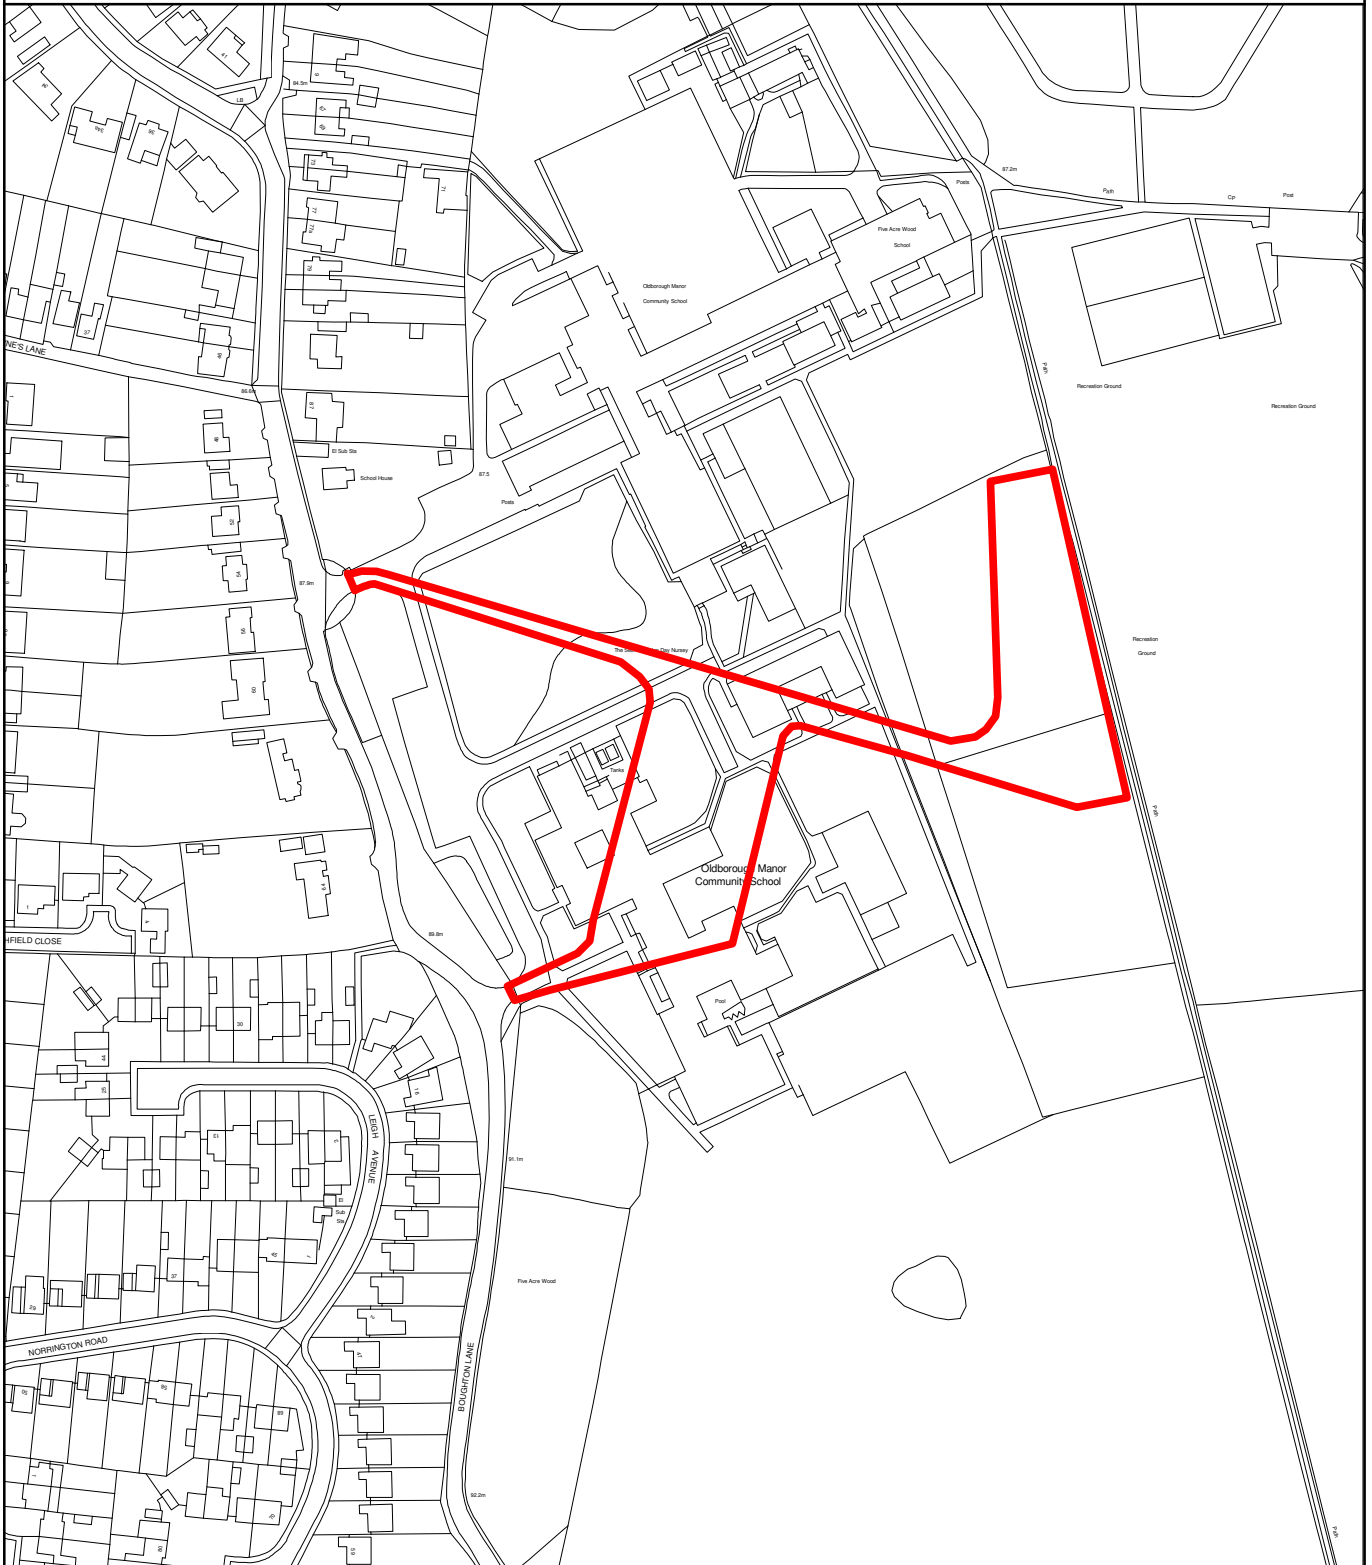

THE MAIDSTONE BOROUGH COUNCIL

PLANNING APPLICATION NUMBER: MA/12/1994

GRID REF: TQ7652

**NEW LINE LEARNING ACADEMY,
BOUGHTON LANE, MAIDSTONE.**

This copy has been produced specifically for Planning and Building Control Purposes only. No further copies may be made. Reproduced from the Ordnance Survey mapping with the permission of the Controller of Her Majesty's Stationary Office ©Crown Copyright. Unauthorised reproduction infringes Crown Copyright and may lead to prosecution or civil proceedings. The Maidstone Borough Council No. 100019636, 2013. Scale 1:2500

**Rob Jarman
Head of Planning**