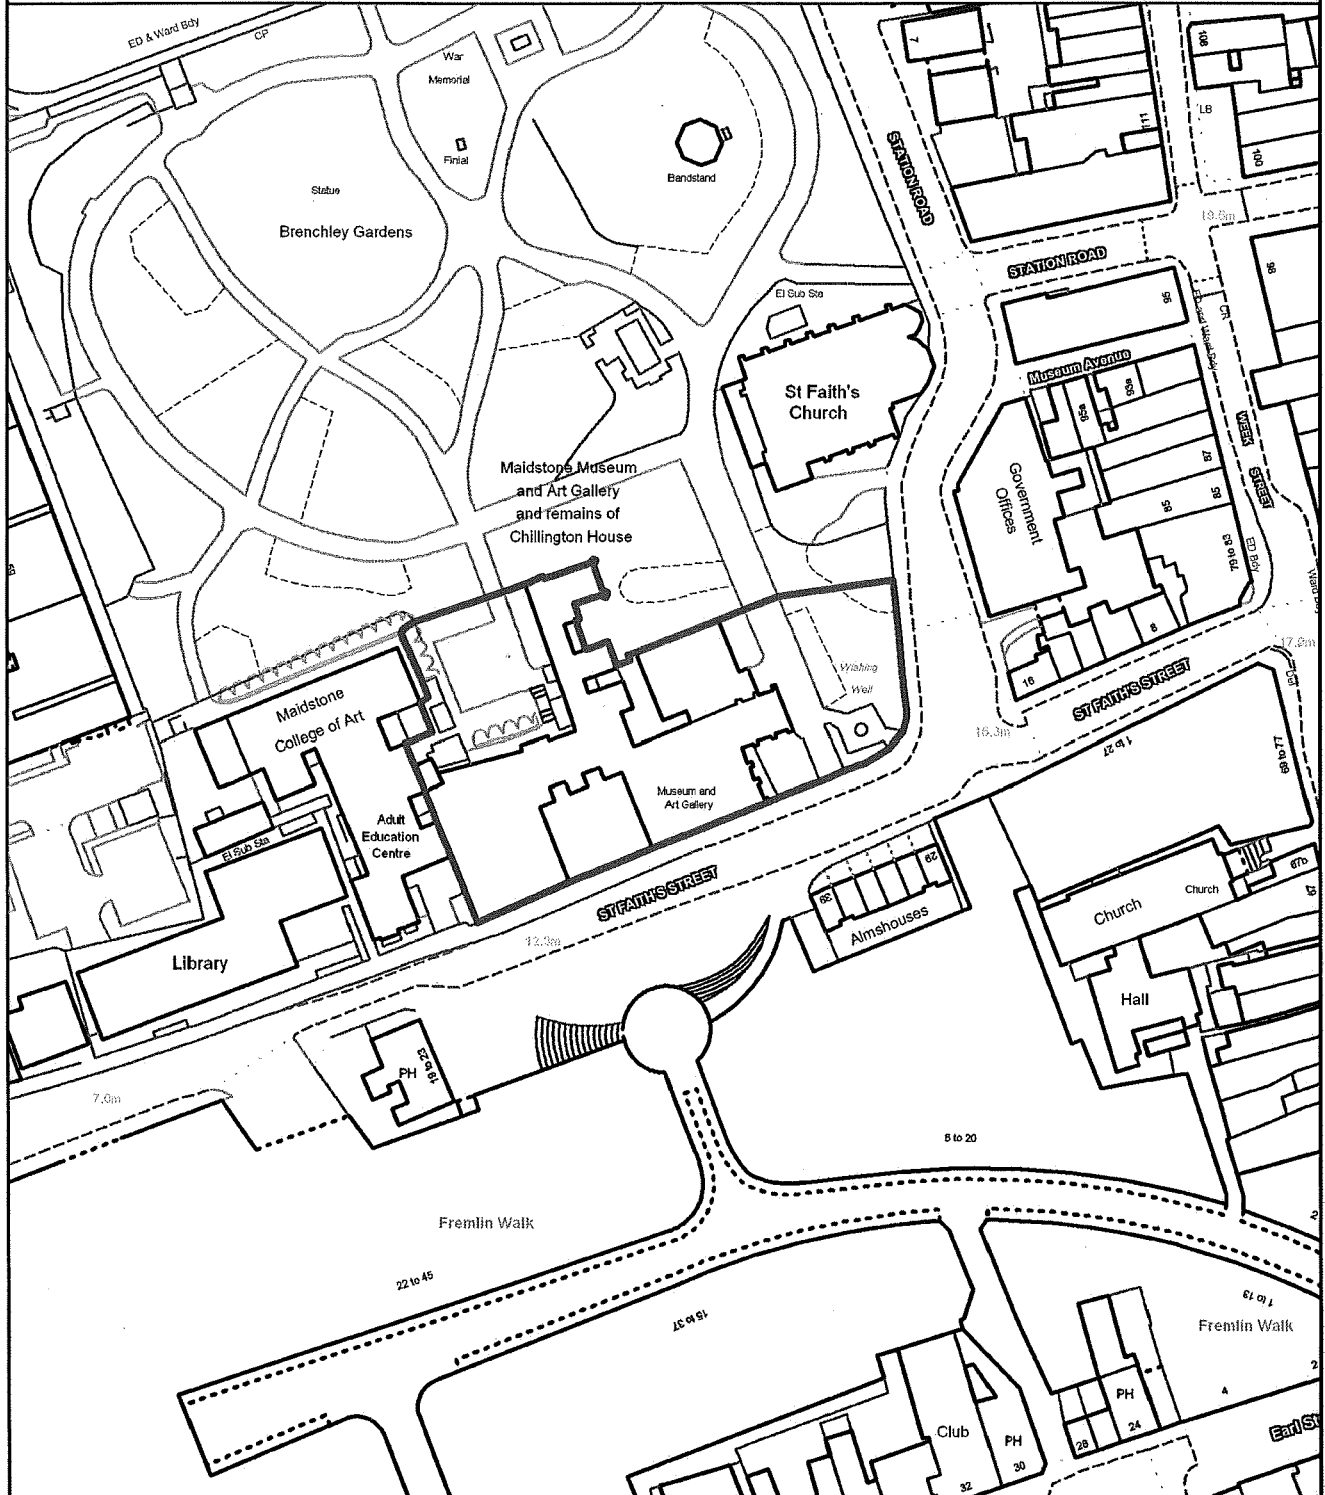

THE MAIDSTONE BOROUGH COUNCIL

PLANNING APPLICATION NUMBER: MA/09/0997

GRID REF: TQ7555/TQ7566

**MAIDSTONE CORPORATION MUSEUM,
ST. FAITHS STREET, MAIDSTONE.**

This copy has been produced specifically for Planning and Building Control Purposes only. No further copies may be made. Reproduced from the Ordnance Survey mapping with the permission of the Controller of Her Majesty's Stationary Office ©Crown Copyright. Unauthorised reproduction infringes Crown Copyright and may lead to prosecution or civil proceedings. The Maidstone Borough Council No. 1000019636, 2009. Scale 1:1250