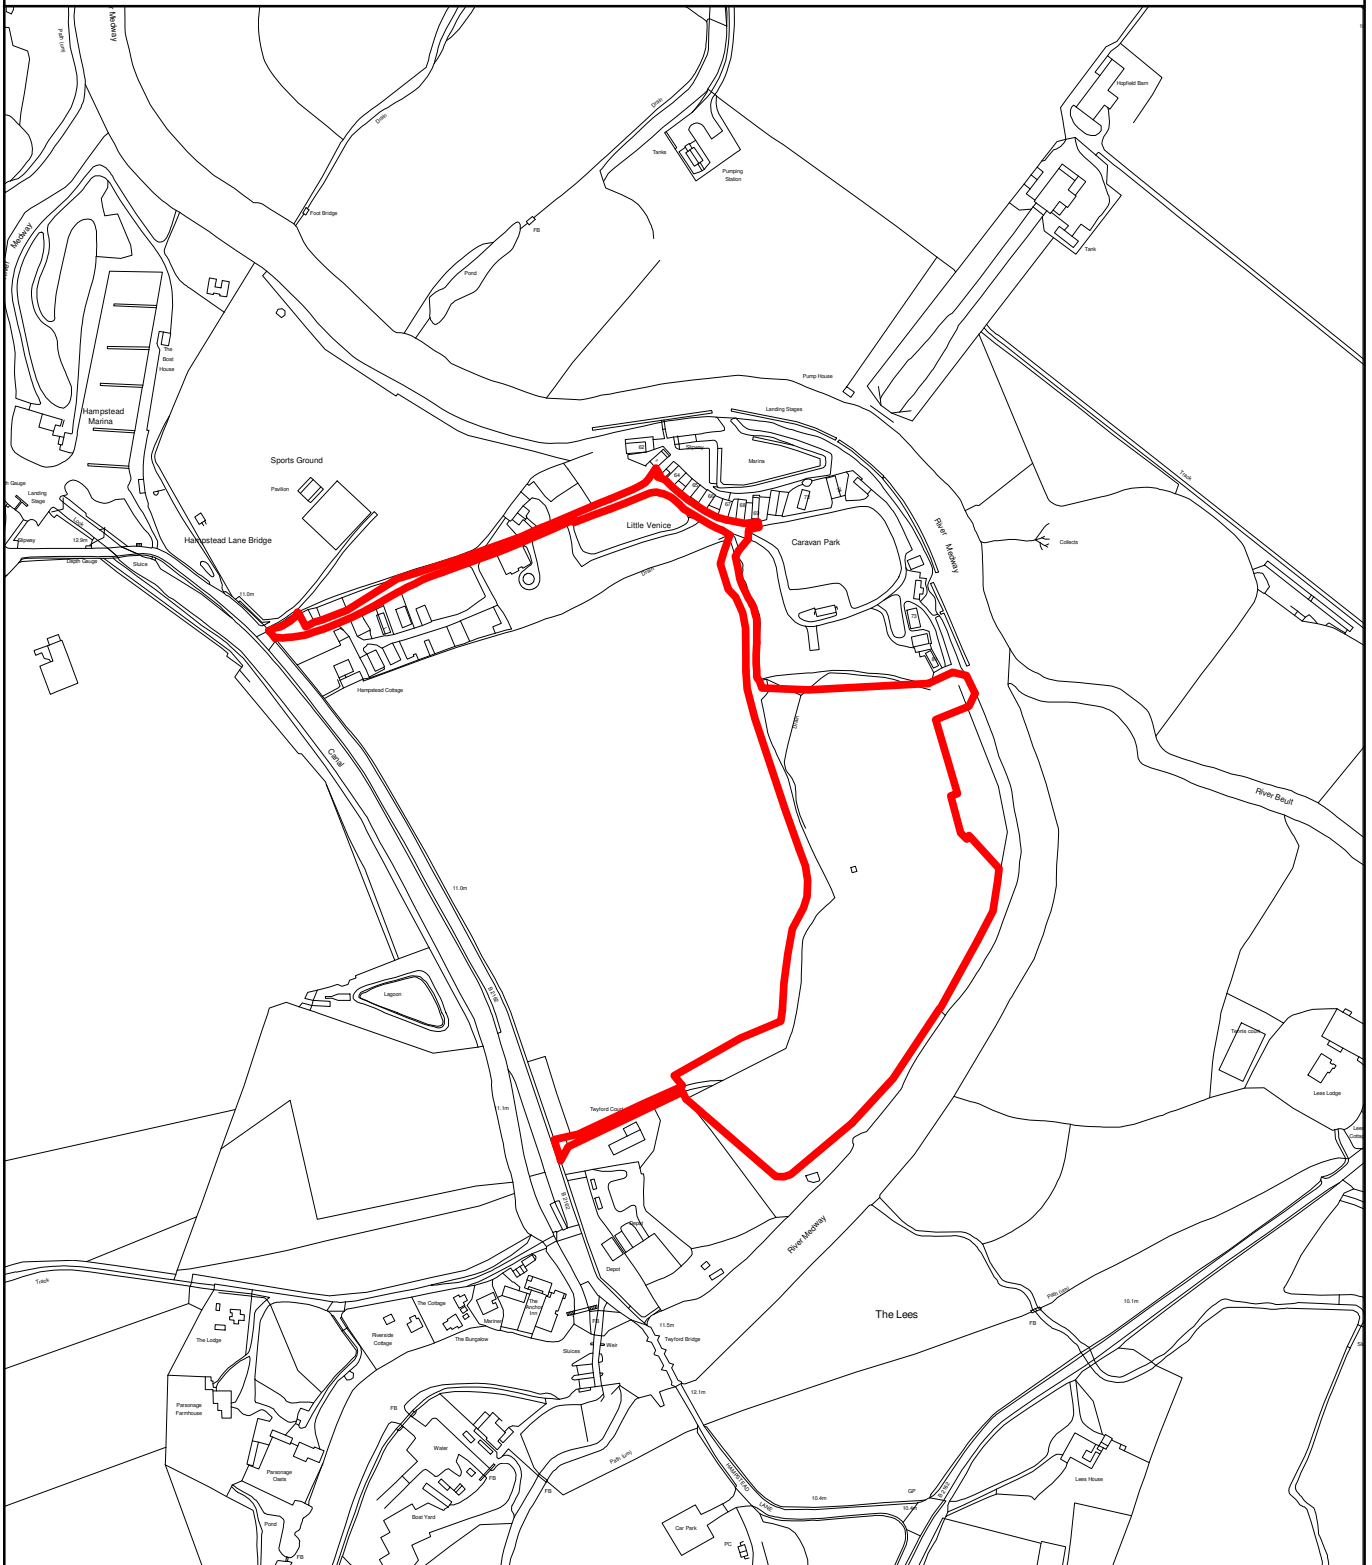

THE MAIDSTONE BOROUGH COUNCIL

PLANNING APPLICATION NUMBER: MA/12/0602

GRID REF: TQ6849/50

LITTLE VENICE COUNTRY PARK,
HAMPSTEAD LANE, YALDING.

TQ6949/50

This copy has been produced specifically for Planning and Building Control Purposes only. No further copies may be made. Reproduced from the Ordnance Survey mapping with the permission of the Controller of Her Majesty's Stationary Office ©Crown Copyright. Unauthorised reproduction infringes Crown Copyright and may lead to prosecution or civil proceedings. The Maidstone Borough Council No. 100019636, 2013. Scale 1:5000

Rob Jarman
Head of Planning