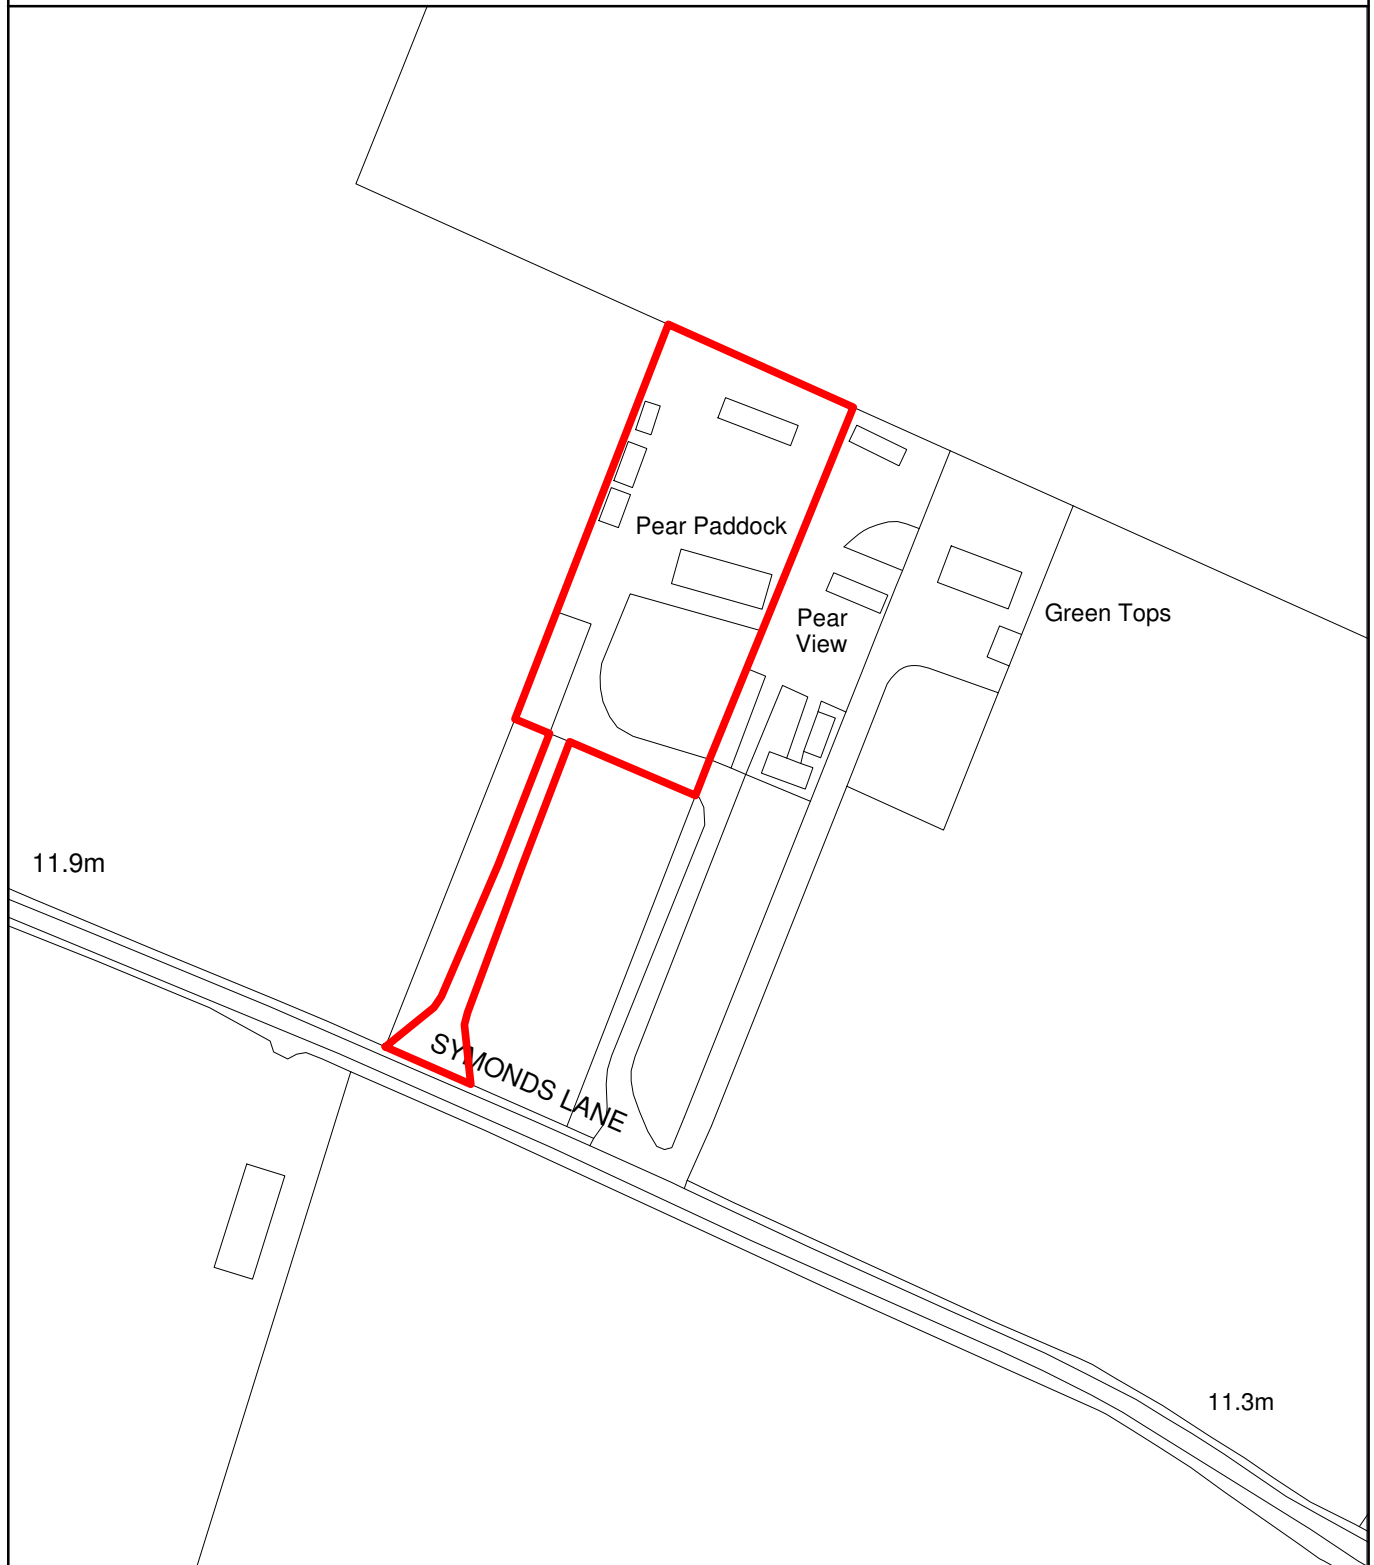

# THE MAIDSTONE BOROUGH COUNCIL

PLANNING APPLICATION NUMBER: MA/13/0103

GRID REF: TQ6949

PEAR PADDOCK, SYMONDS LANE,  
YALDING.

This copy has been produced specifically for Planning and Building Control Purposes only. No further copies may be made. Reproduced from the Ordnance Survey mapping with the permission of the Controller of Her Majesty's Stationary Office ©Crown Copyright. Unauthorised reproduction infringes Crown Copyright and may lead to prosecution or civil proceedings. The Maidstone Borough Council No. 100019636, 2013. Scale 1:1250

**Rob Jarman**  
**Head of Planning**