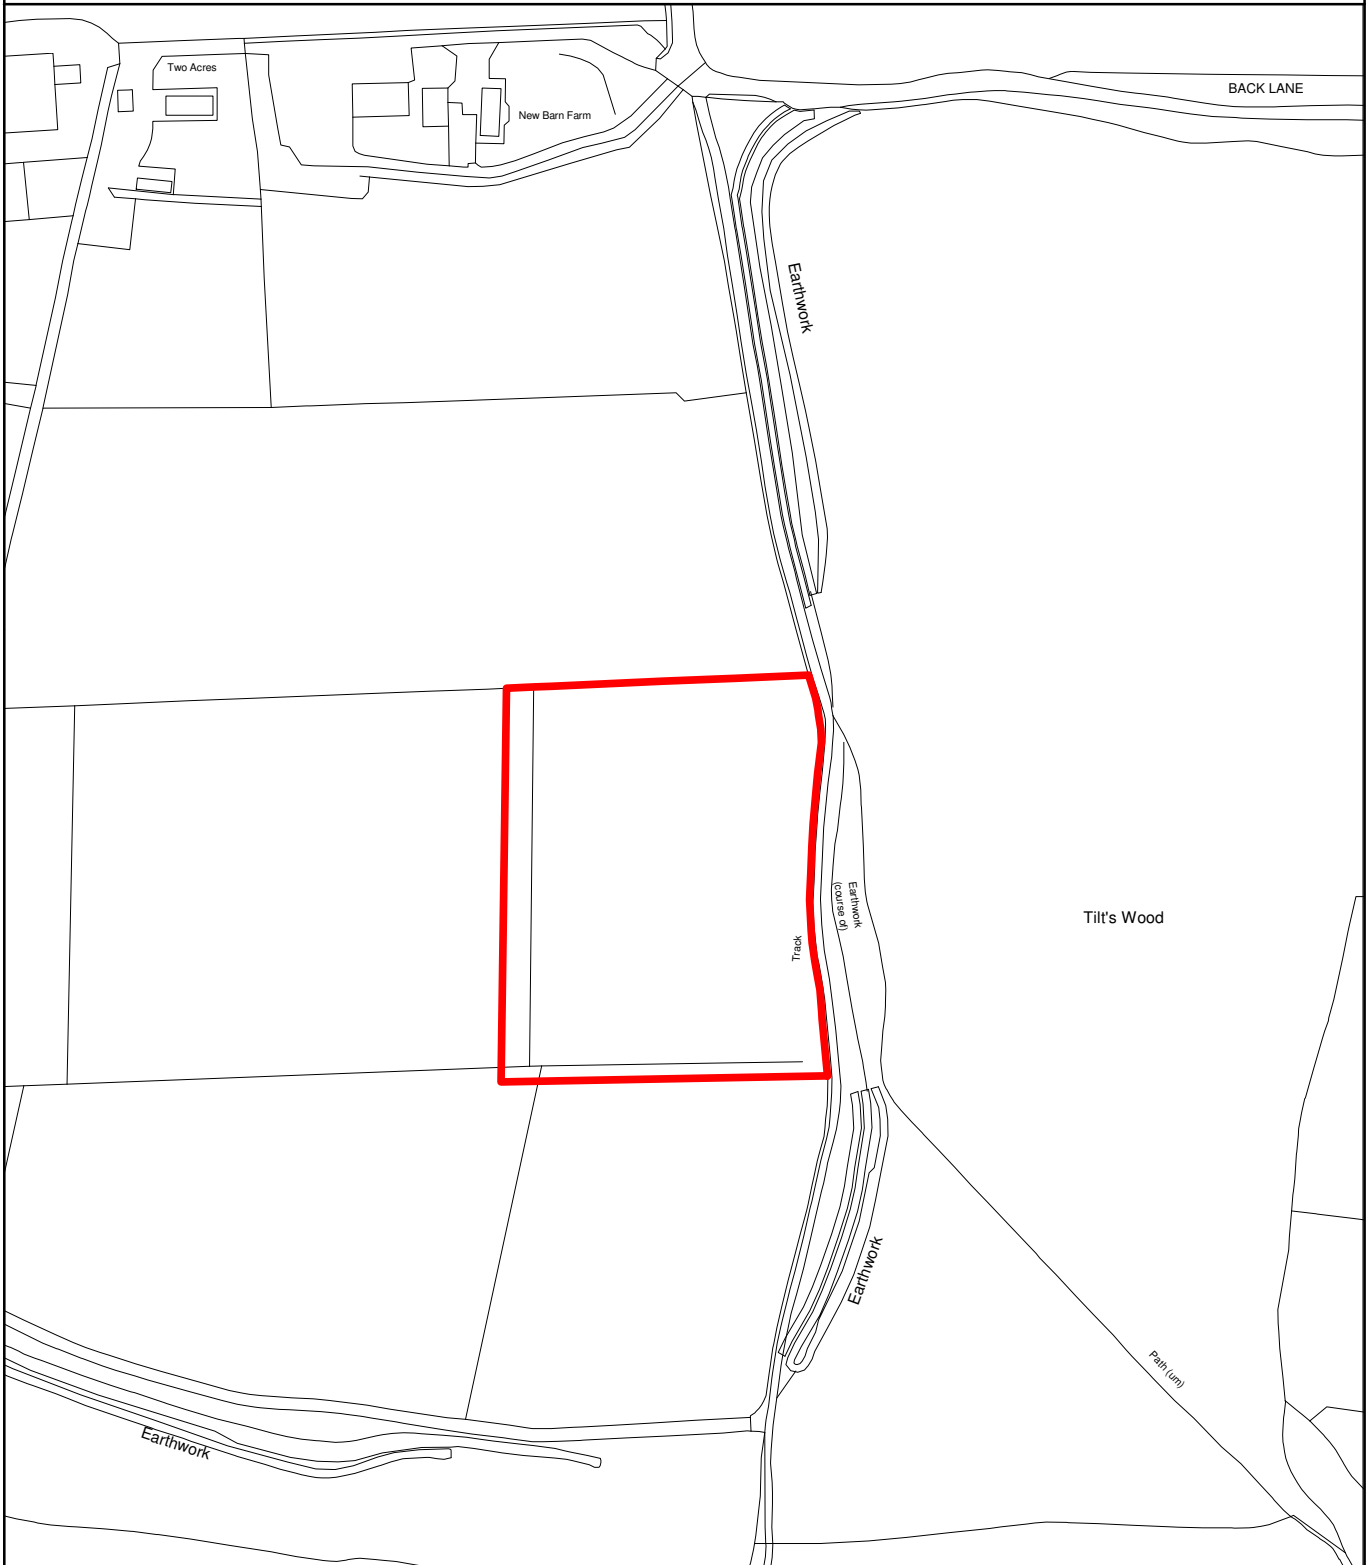

THE MAIDSTONE BOROUGH COUNCIL

PLANNING APPLICATION NUMBER: MA/12/2077

GRID REF: TQ7750

THE ORCHARDS SNOWEY TRACK, OFF PARK LANE,
BOUGHTON MONCHELSEA.

This copy has been produced specifically for Planning and Building Control Purposes only. No further copies may be made. Reproduced from the Ordnance Survey mapping with the permission of the Controller of Her Majesty's Stationary Office ©Crown Copyright. Unauthorised reproduction infringes Crown Copyright and may lead to prosecution or civil proceedings. The Maidstone Borough Council No. 100019636, 2013. Scale 1:2500