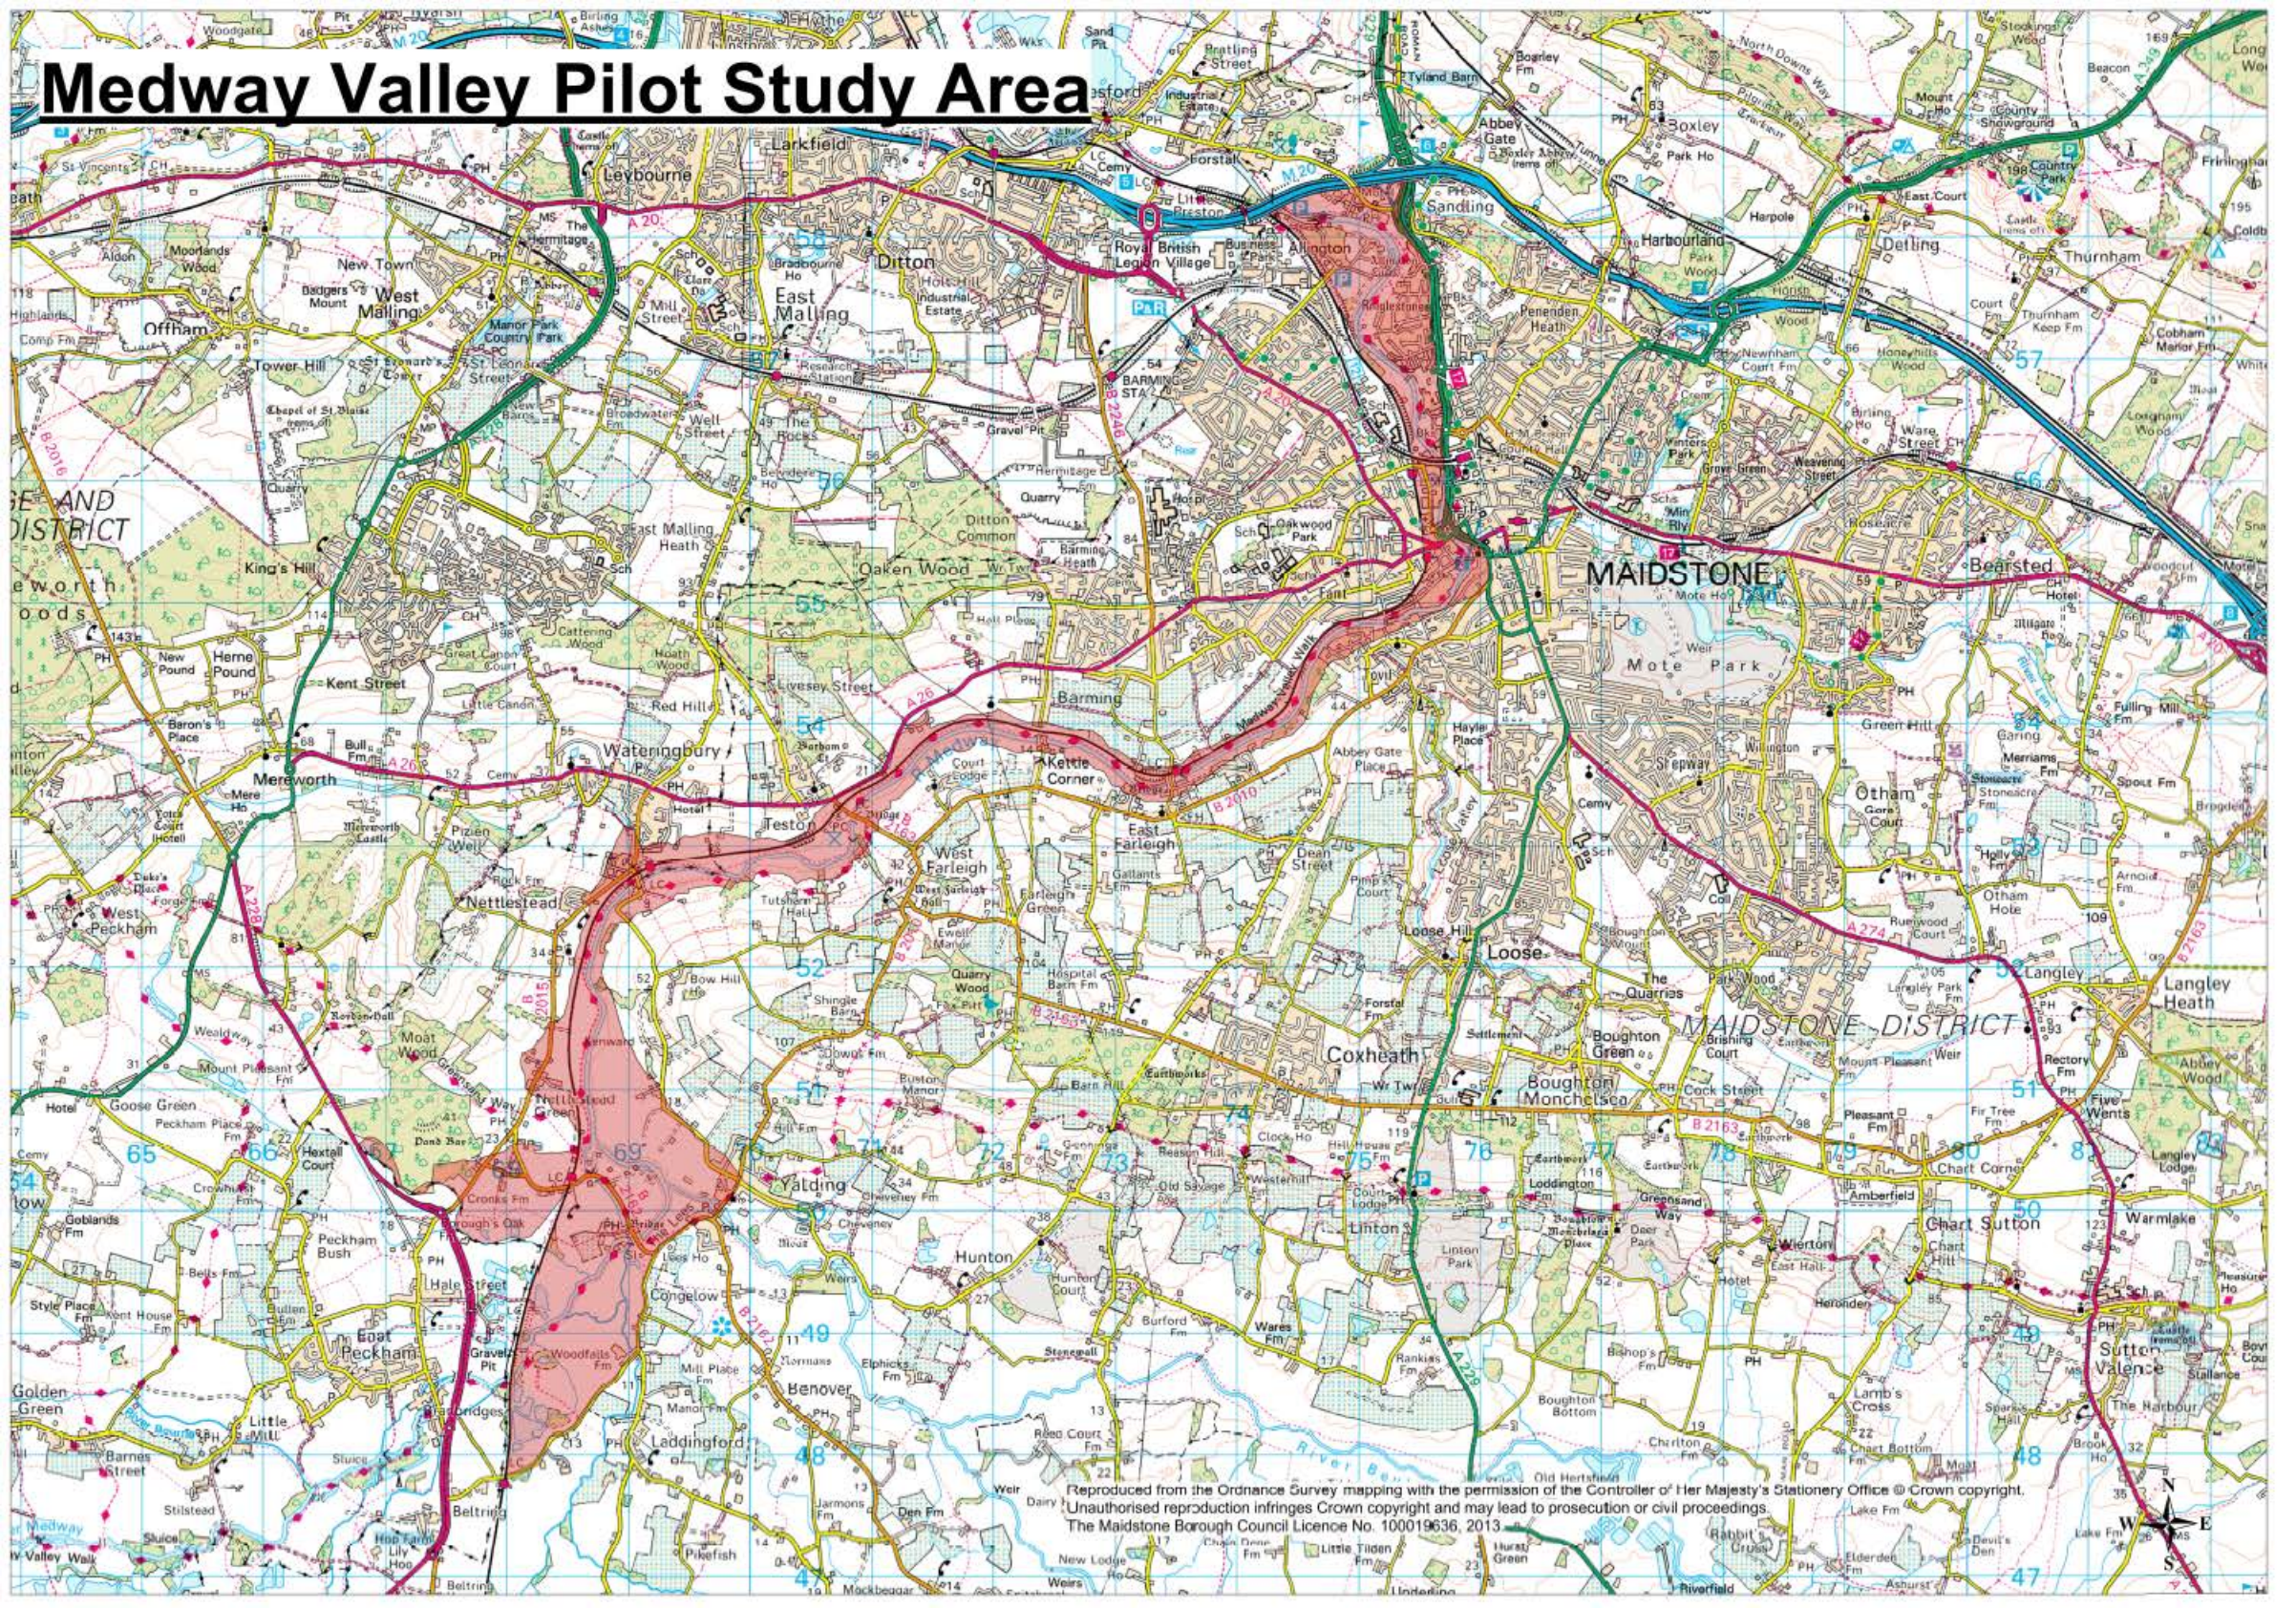

# Medway Valley Pilot Study Area

Reproduced from the Ordnance Survey mapping with the permission of the Controller of Her Majesty's Stationery Office © Crown copyright.  
Unauthorised reproduction infringes Crown copyright and may lead to prosecution or civil proceedings.  
The Maidstone Borough Council Licence No. 100019636, 2013