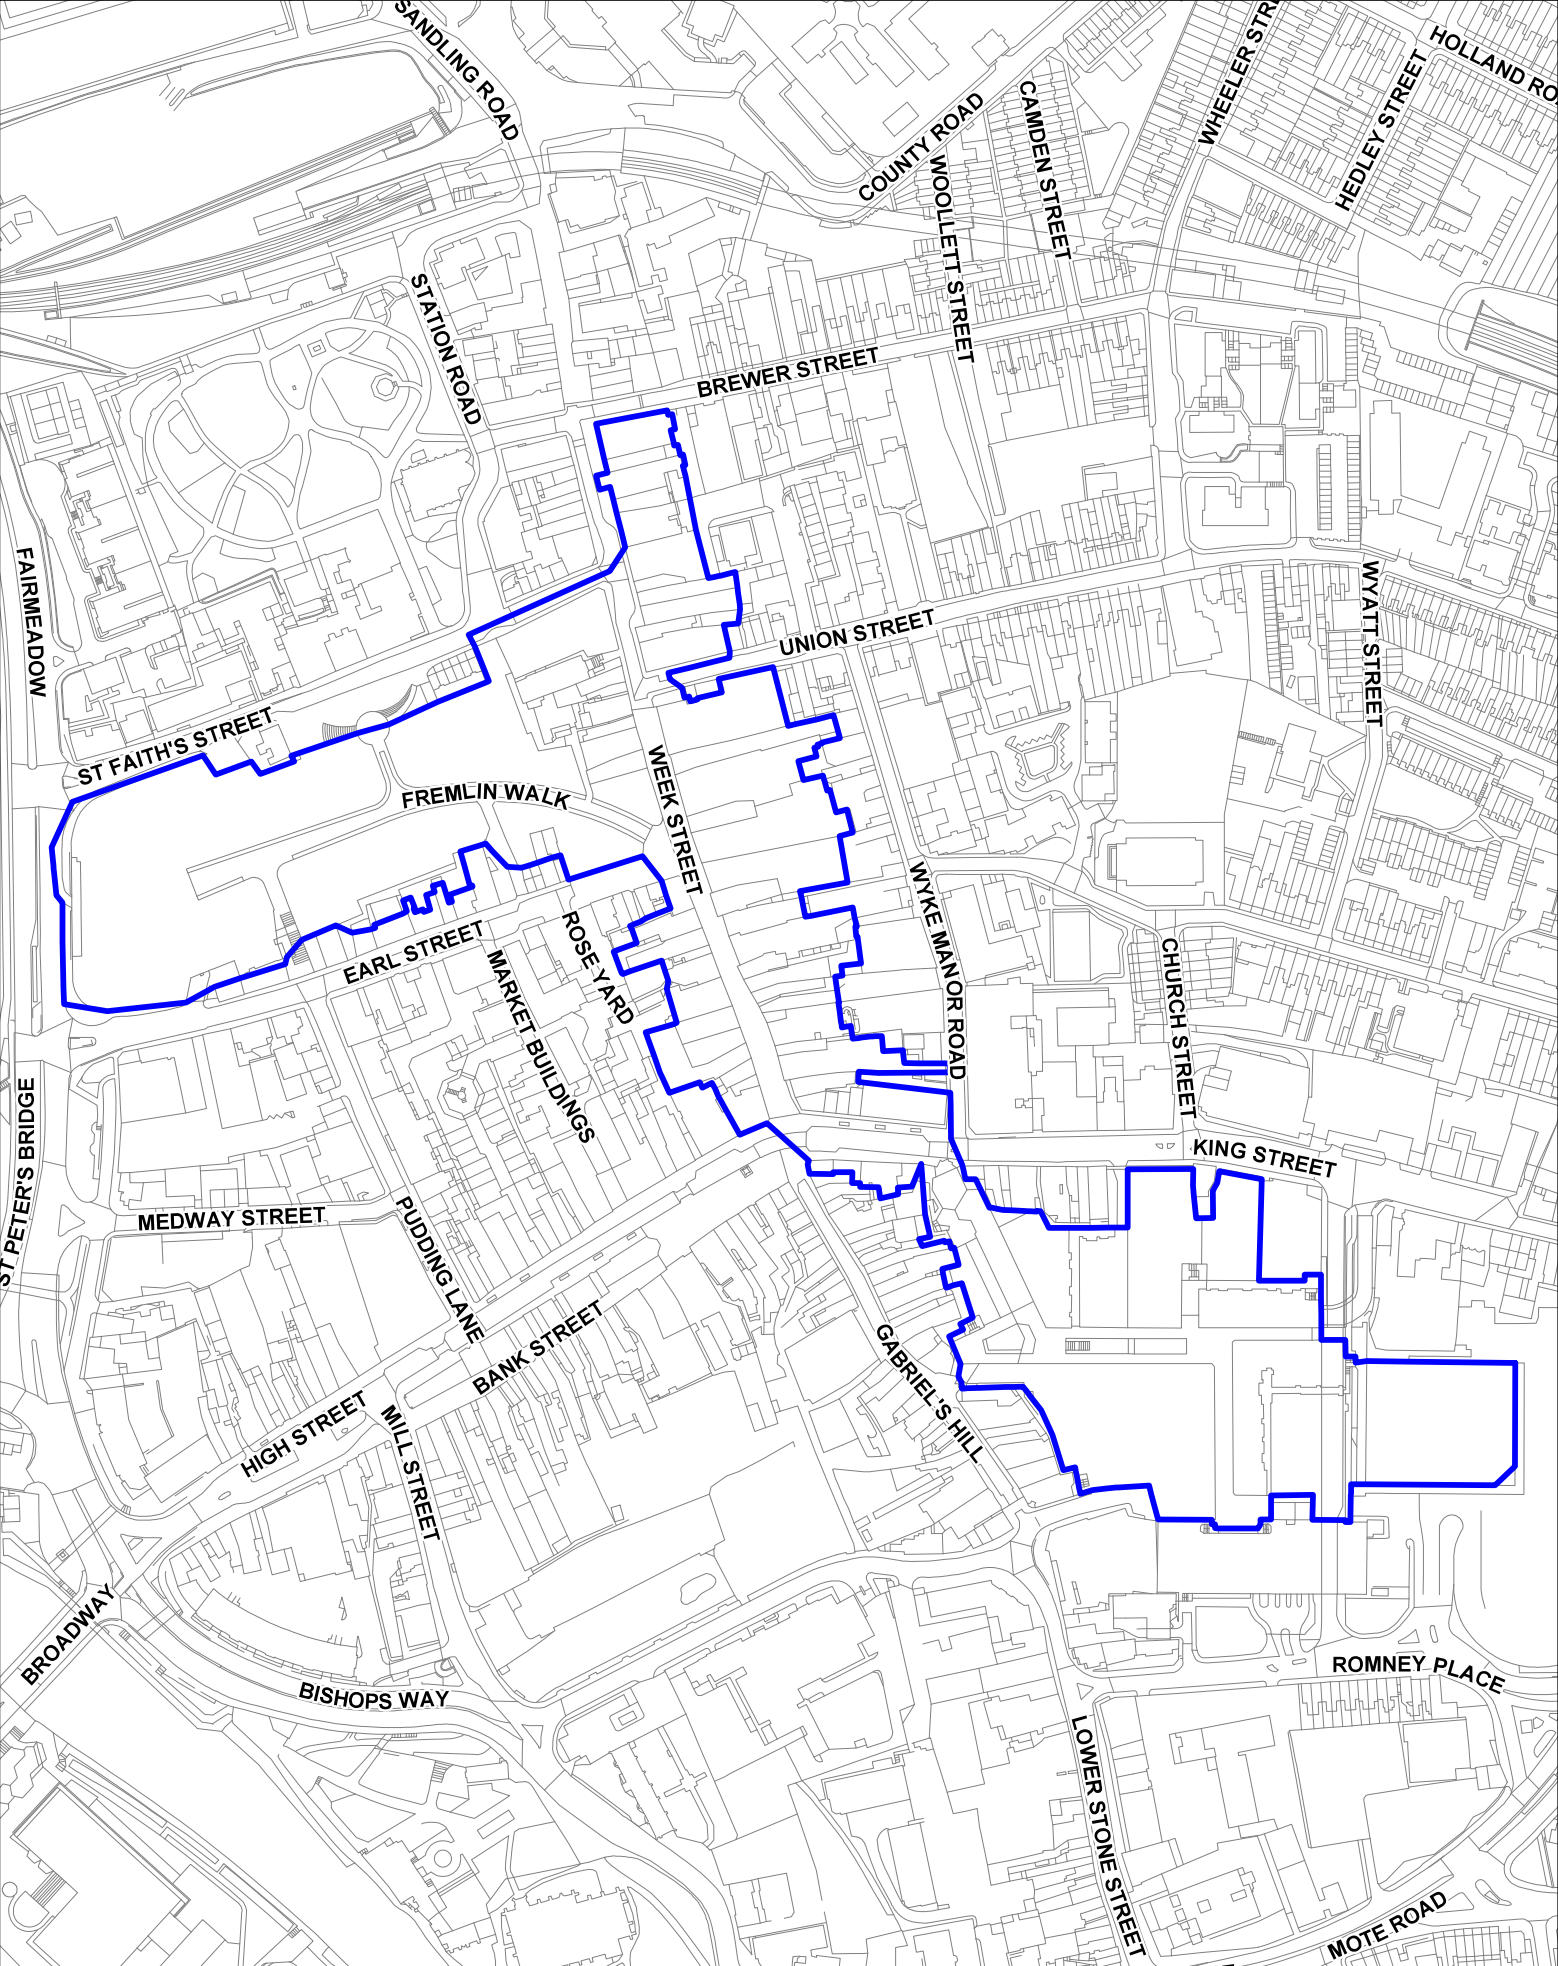

Maidstone Town Centre Proposed Primary Shopping Area

Reproduced from the Ordnance Survey mapping with the permission of the Controller of Her Majesty's Stationary Office © Crown copyright. Unauthorised reproduction infringes Crown copyright and may lead to prosecution or civil proceedings. The Maidstone Borough Council Licence No 100019636, 2013 Scale 1:3500.