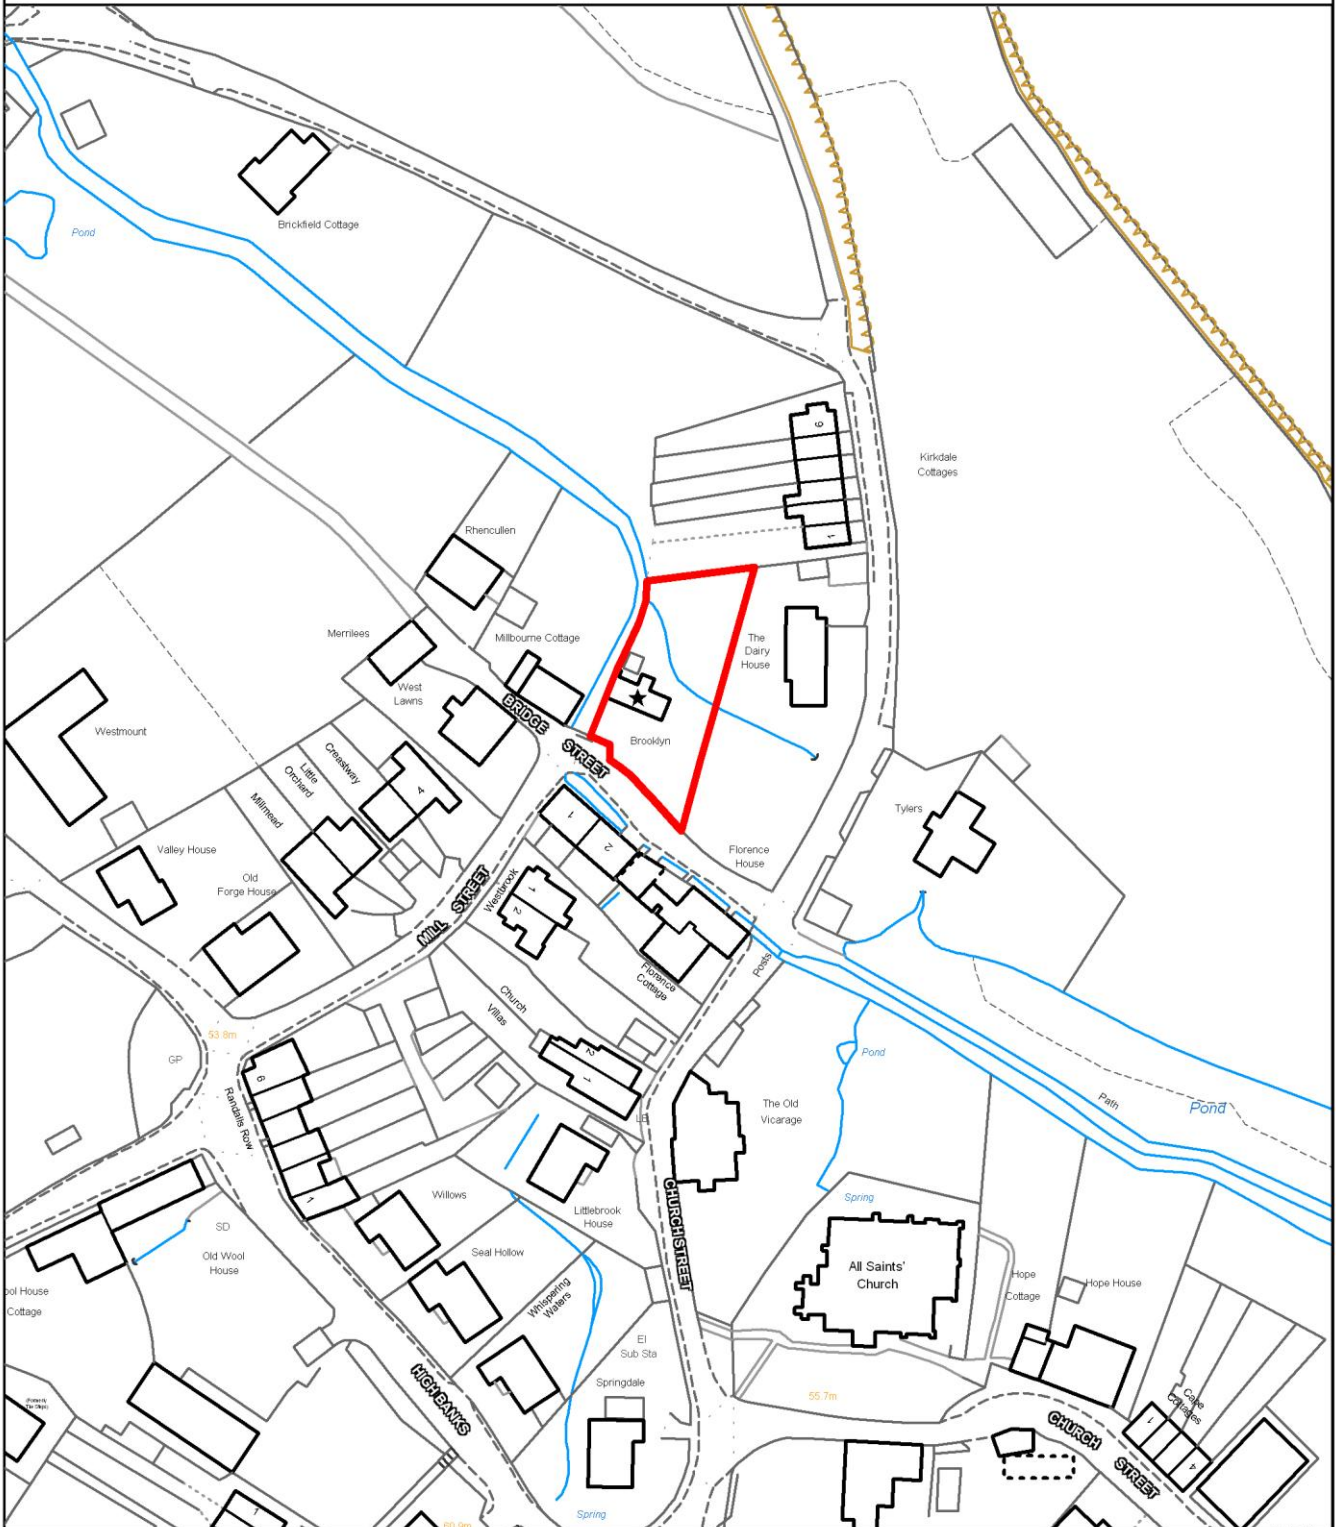

# THE MAIDSTONE BOROUGH COUNCIL

PLANNING APPLICATION NUMBER: MA/09/1358

GRID REF: TQ7552

**BROOKLYN, BRIDGE STREET,  
LOOSE.**

This copy has been produced specifically for Planning and Building Control Purposes only. No further copies may be made. Reproduced from the Ordnance Survey mapping with the permission of the Controller of Her Majesty's Stationary Office ©Crown Copyright. Unauthorised reproduction infringes Crown Copyright and may lead to prosecution or civil proceedings. The Maidstone Borough Council No. 1000019636, 2009. Scale 1:1250