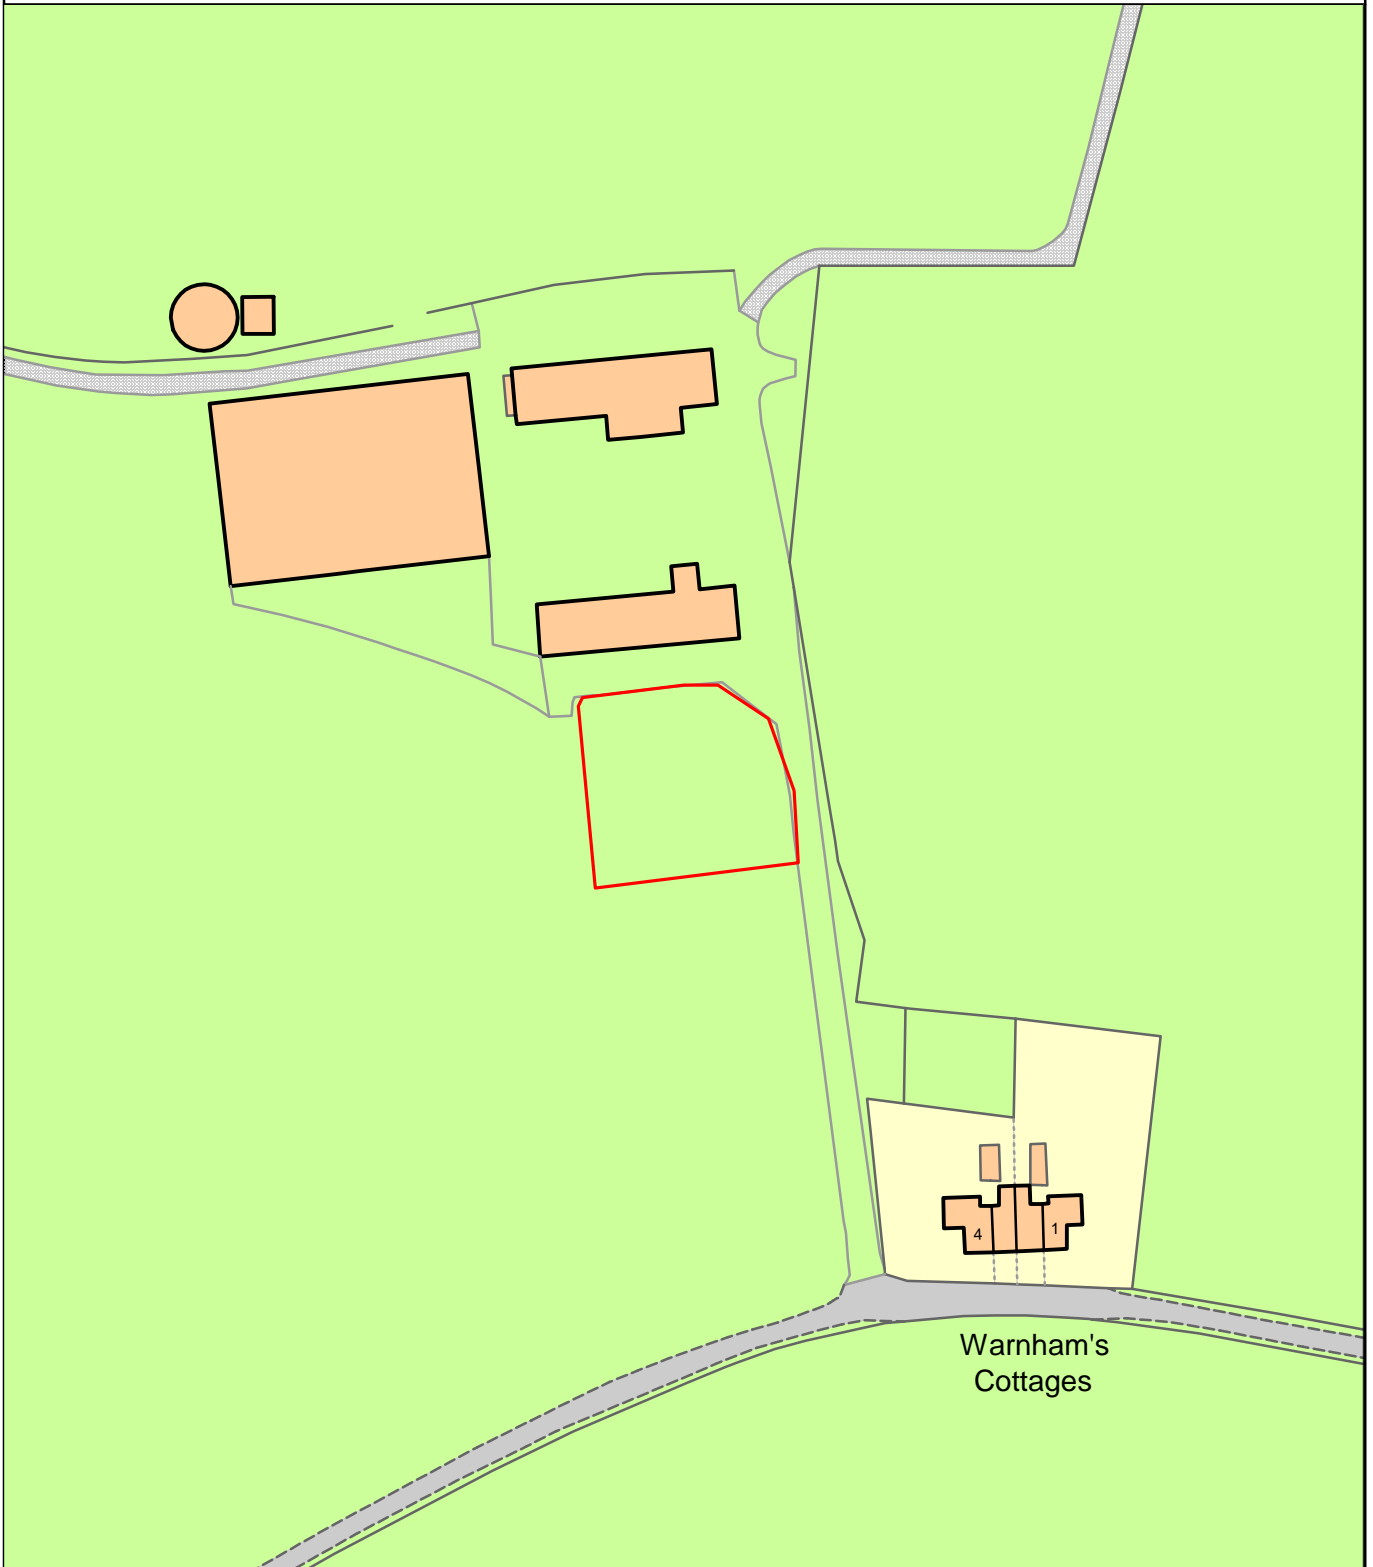

THE MAIDSTONE BOROUGH COUNCIL

Warnhams Farm
West Farleigh
Kent

MBC Ref: MA 13/1473

Reproduced from the Ordnance Survey mapping with the permission of the Controller of Her Majesty's Stationary Office ©Crown Copyright. Unauthorised reproduction infringes Crown Copyright and may lead to prosecution or civil proceedings. The Maidstone Borough Council Licence No. 100019636, 2014. Scale 1:1250