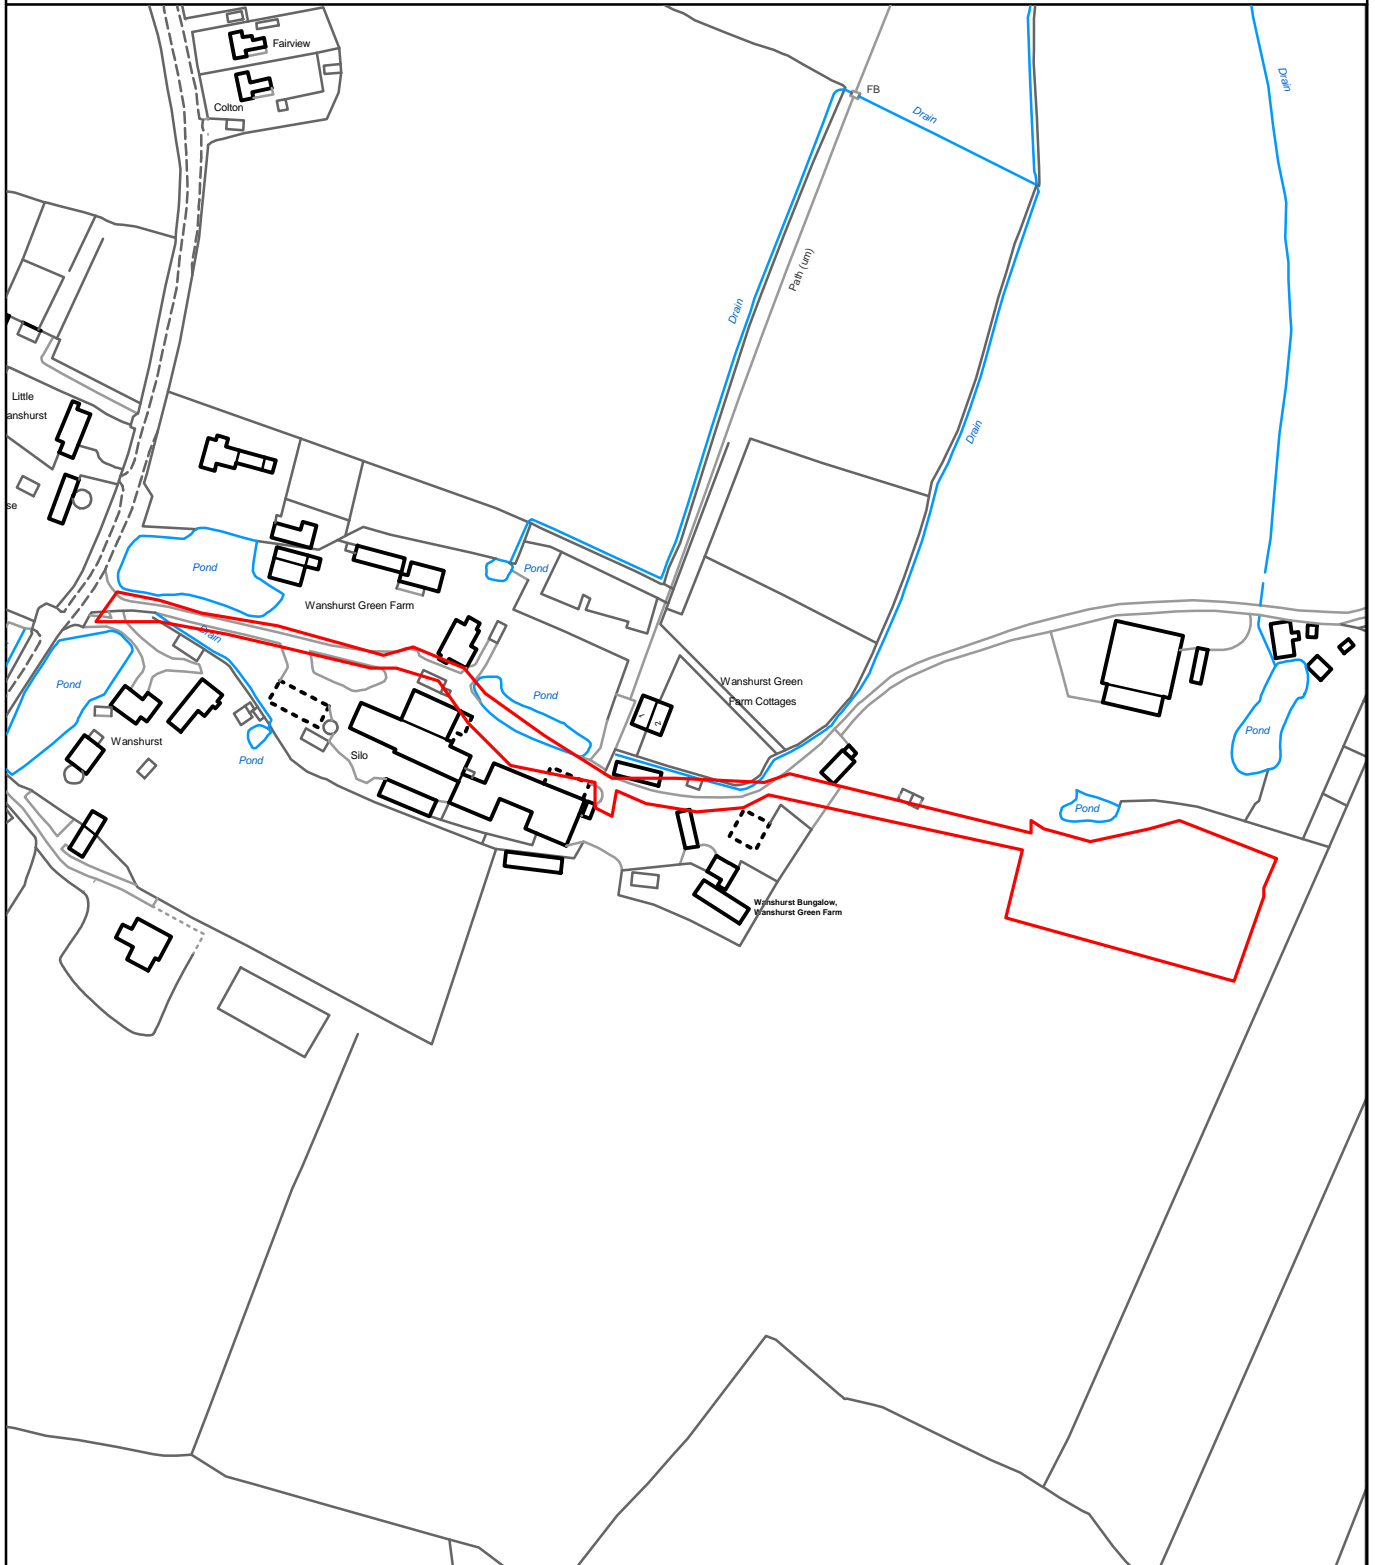

THE MAIDSTONE BOROUGH COUNCIL

Land At Wanshurst Green Farm
Battle Lane,
Marden,
Kent
TN12 9DF

MBC Ref: MA 14/0353

Reproduced from the Ordnance Survey mapping with the permission of the Controller of Her Majesty's Stationary Office ©Crown Copyright. Unauthorised reproduction infringes Crown Copyright and may lead to prosecution or civil proceedings. The Maidstone Borough Council Licence No. 100019636, 2014. Scale 1:2500