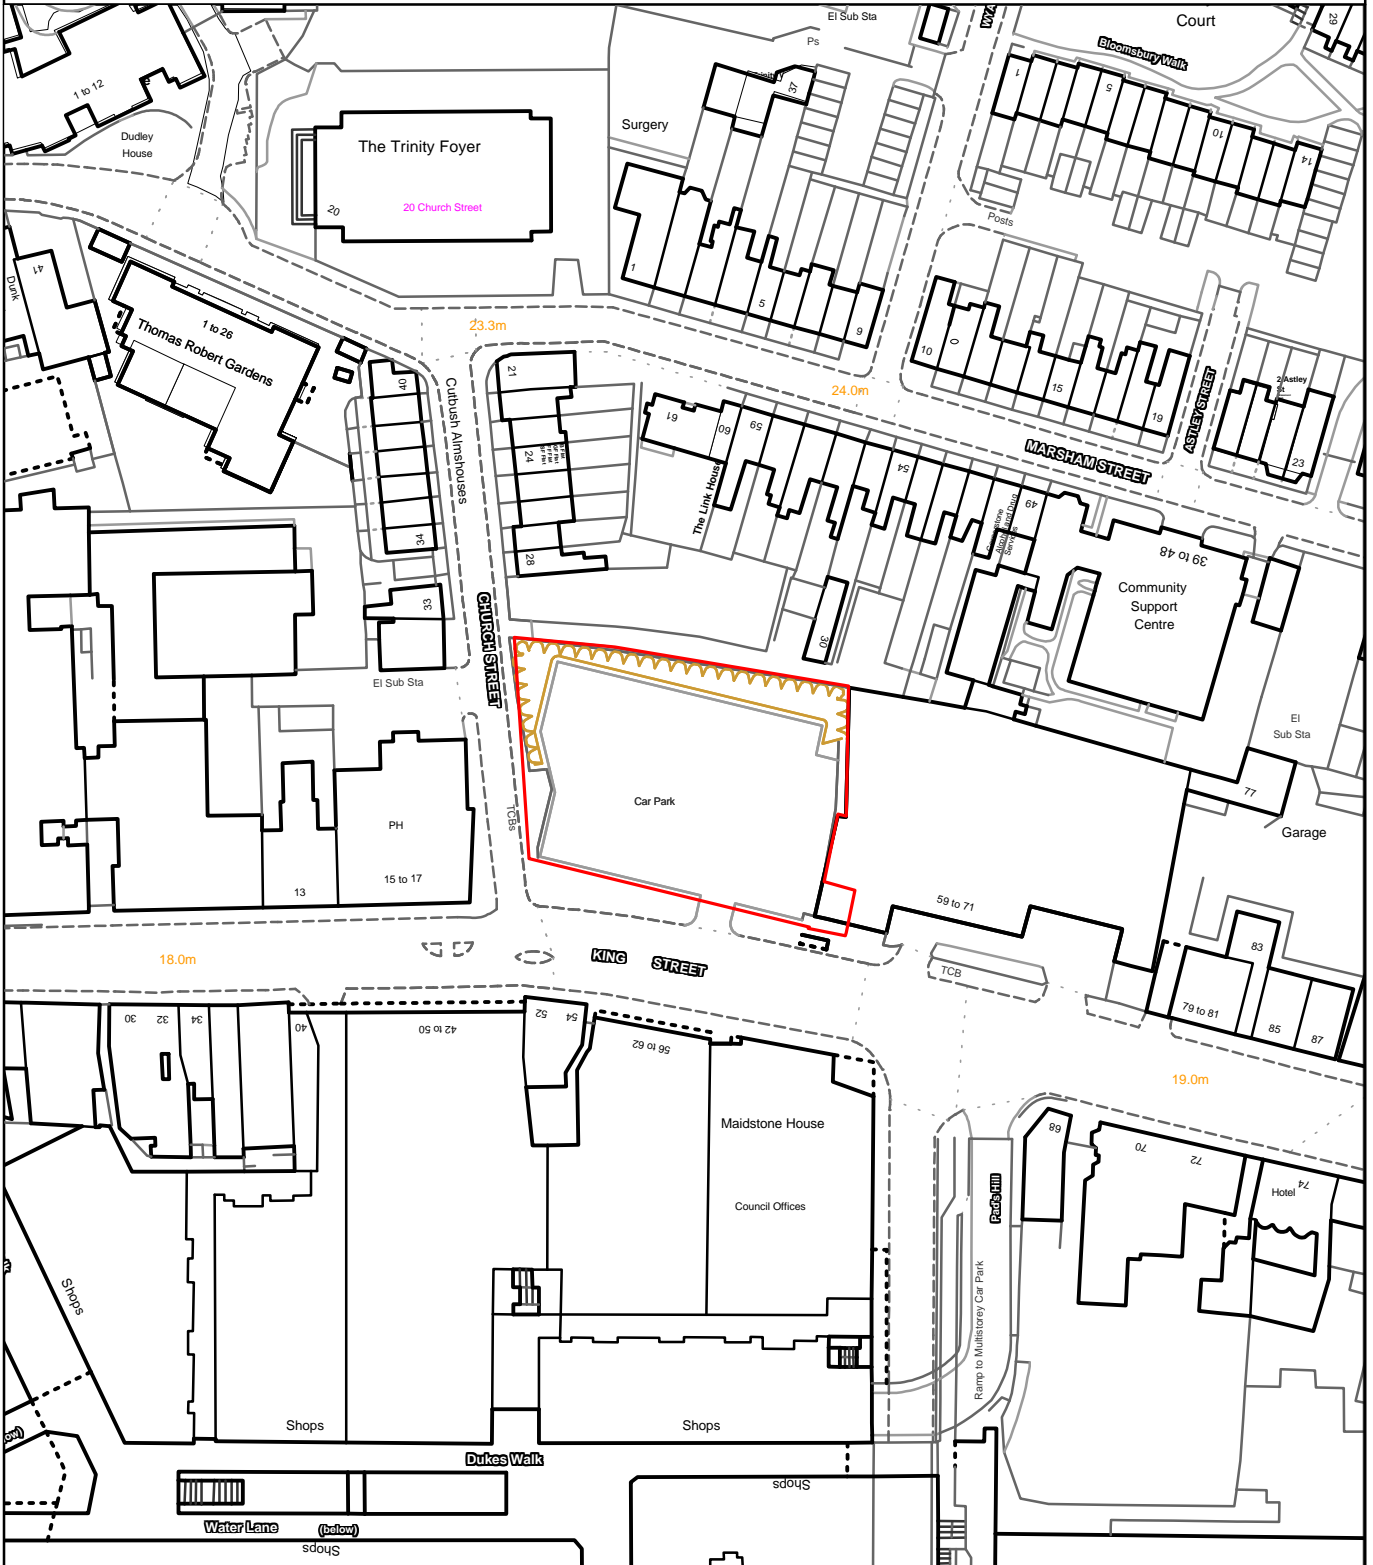

# THE MAIDSTONE BOROUGH COUNCIL

Car Park  
King Street  
Maidstone  
Kent  
ME14 1BH

MBC Ref: MA 14/0203

Reproduced from the Ordnance Survey mapping with the permission of the Controller of Her Majesty's Stationary Office ©Crown Copyright. Unauthorised reproduction infringes Crown Copyright and may lead to prosecution or civil proceedings. The Maidstone Borough Council Licence No. 100019636, 2014. Scale 1:1250