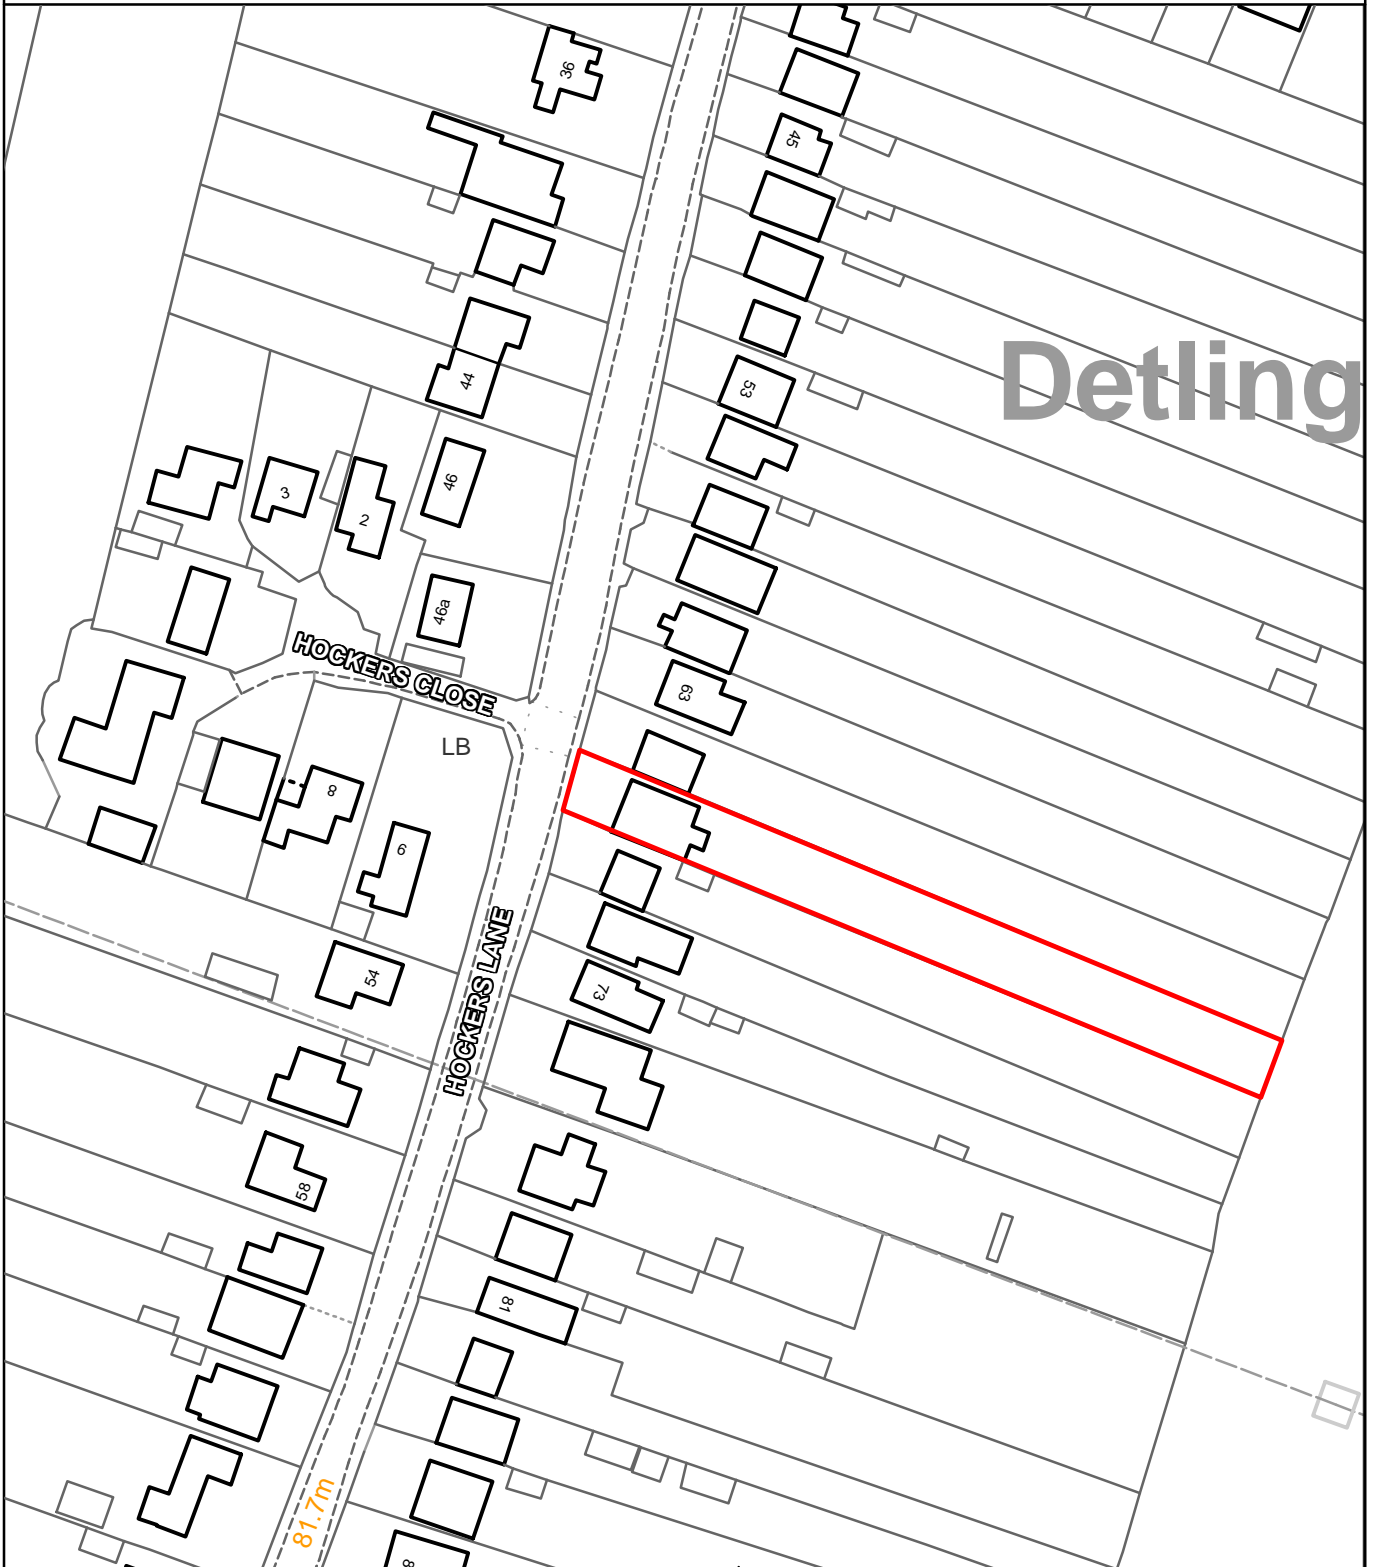

THE MAIDSTONE BOROUGH COUNCIL

67 Hockers Lane, Detling
Maidstone, ME14 3JW

MBC Ref: MA 14/0823

Reproduced from the Ordnance Survey mapping with the permission of the Controller of Her Majesty's Stationary Office ©Crown Copyright. Unauthorised reproduction infringes Crown Copyright and may lead to prosecution or civil proceedings. The Maidstone Borough Council Licence No. 100019636, 2014. Scale 1:1250