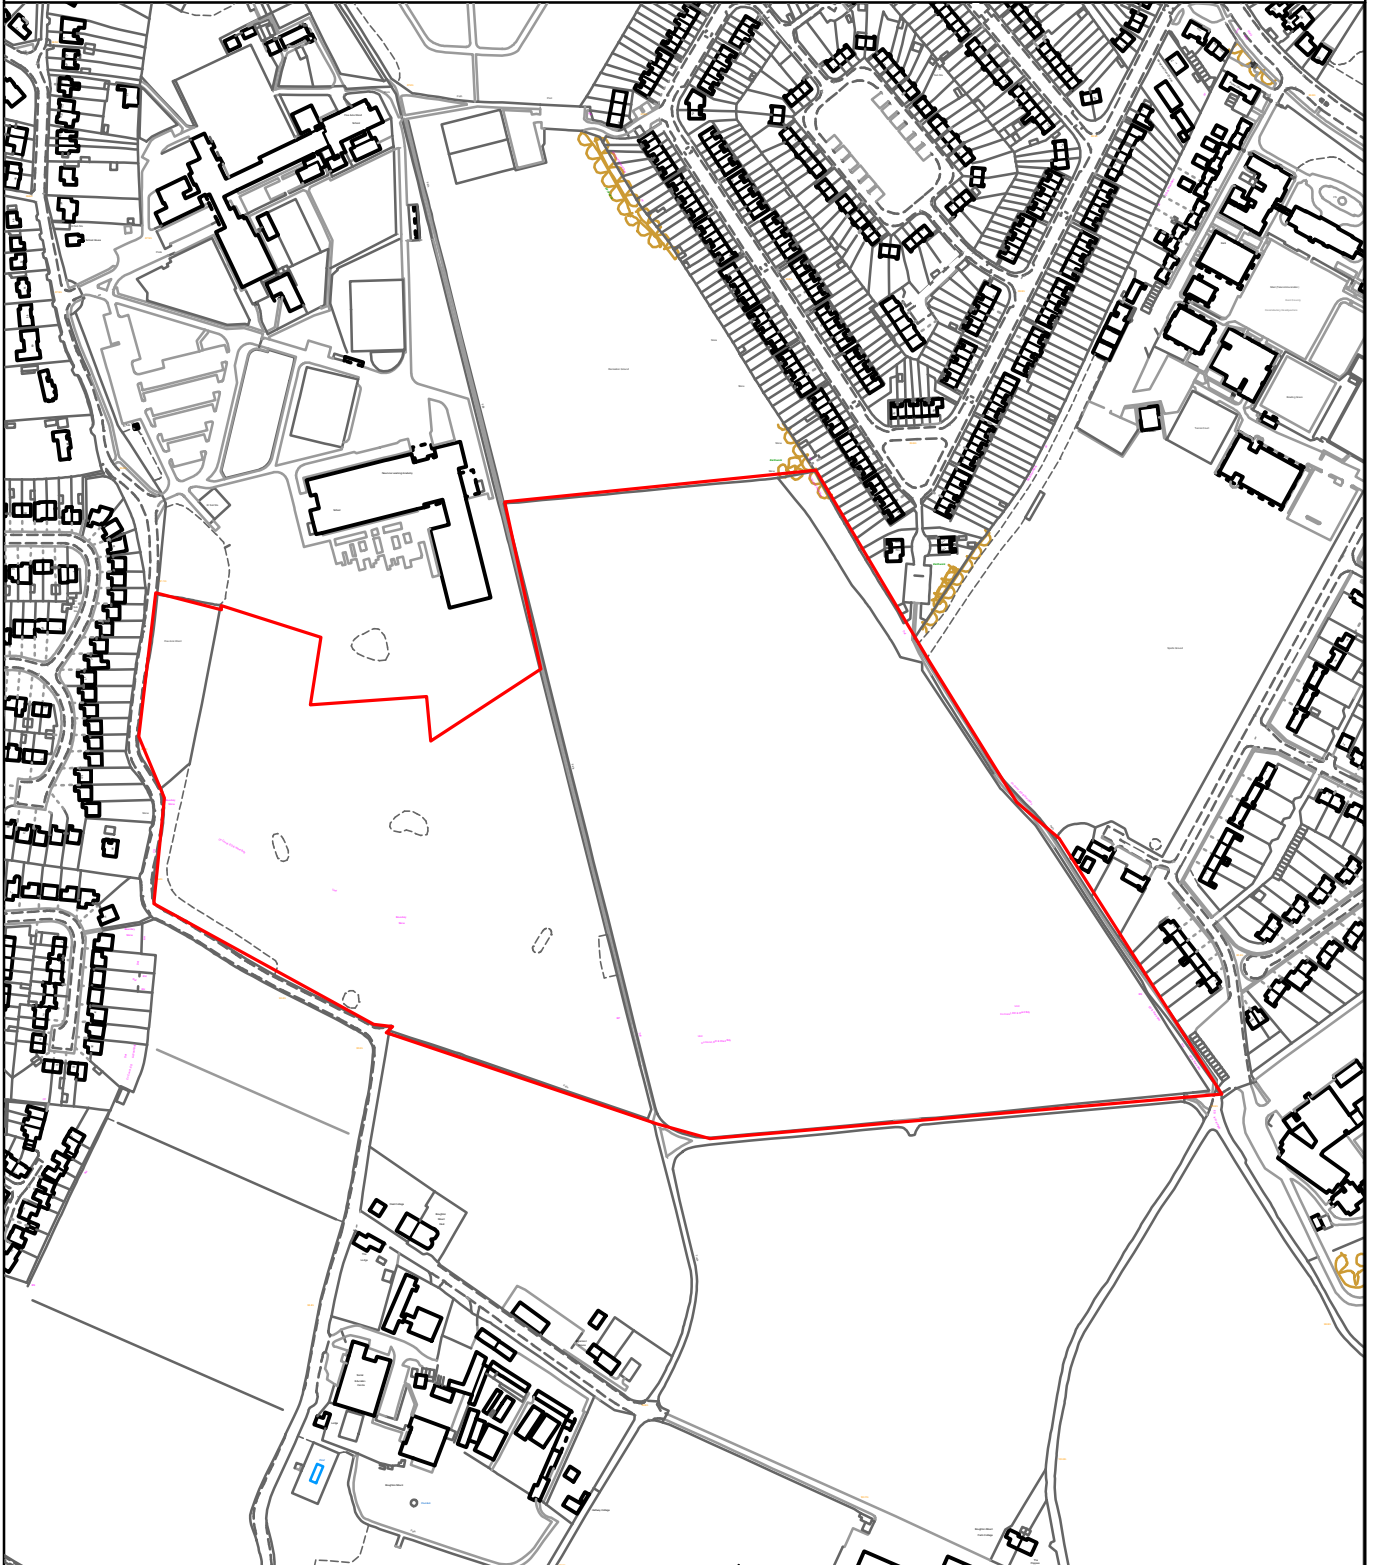

THE MAIDSTONE BOROUGH COUNCIL

Land at
Boughton Lane,
Maidstone.
Kent

MBC Ref: MA 13/2197

Reproduced from the Ordnance Survey mapping with the permission of the Controller of Her Majesty's Stationary Office ©Crown Copyright. Unauthorised reproduction infringes Crown Copyright and may lead to prosecution or civil proceedings. The Maidstone Borough Council Licence No. 100019636, 2014. Scale 1:5000