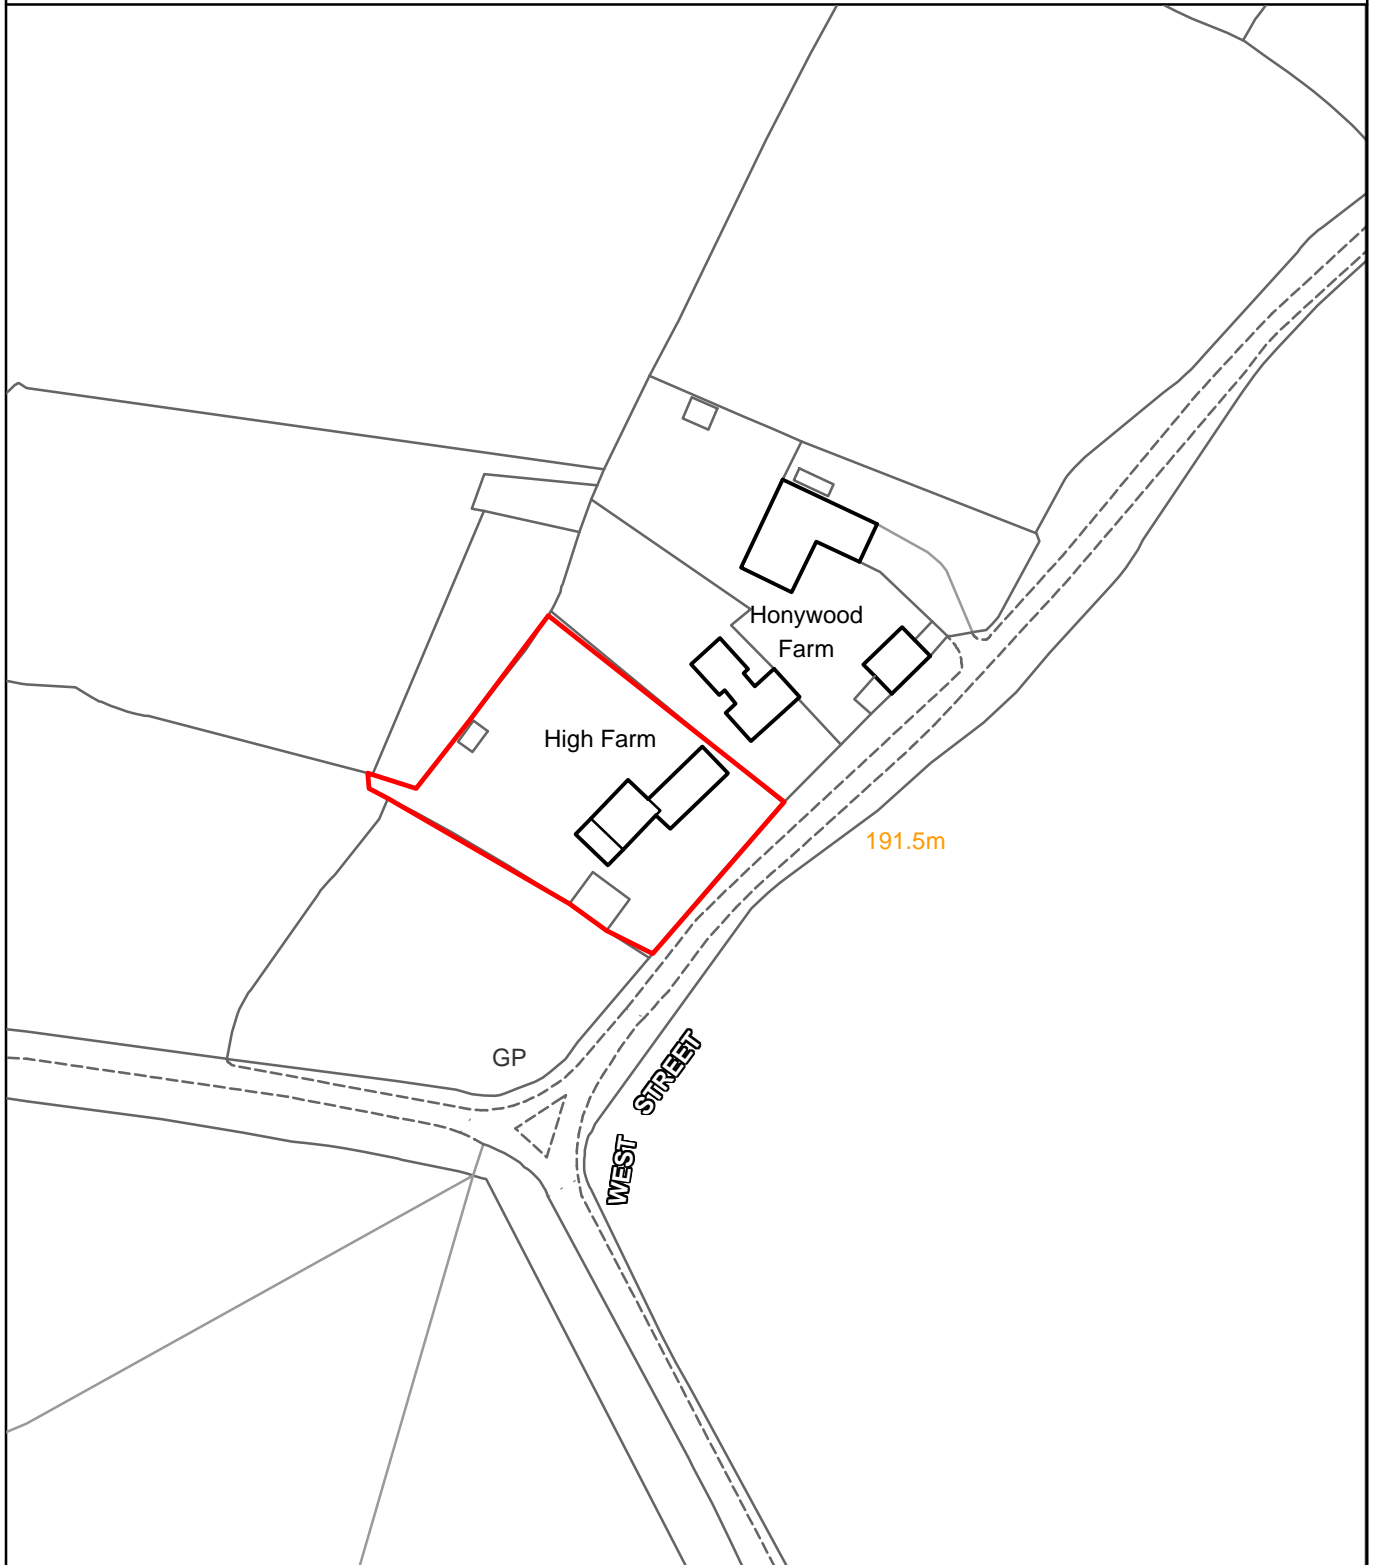

THE MAIDSTONE BOROUGH COUNCIL

High Farm, West Street
Lenham, Maidstone, ME17 2EP

MBC Ref: MA 14/0214

Reproduced from the Ordnance Survey mapping with the permission of the Controller of Her Majesty's Stationary Office ©Crown Copyright. Unauthorised reproduction infringes Crown Copyright and may lead to prosecution or civil proceedings. The Maidstone Borough Council Licence No. 100019636, 2014. Scale 1:1250