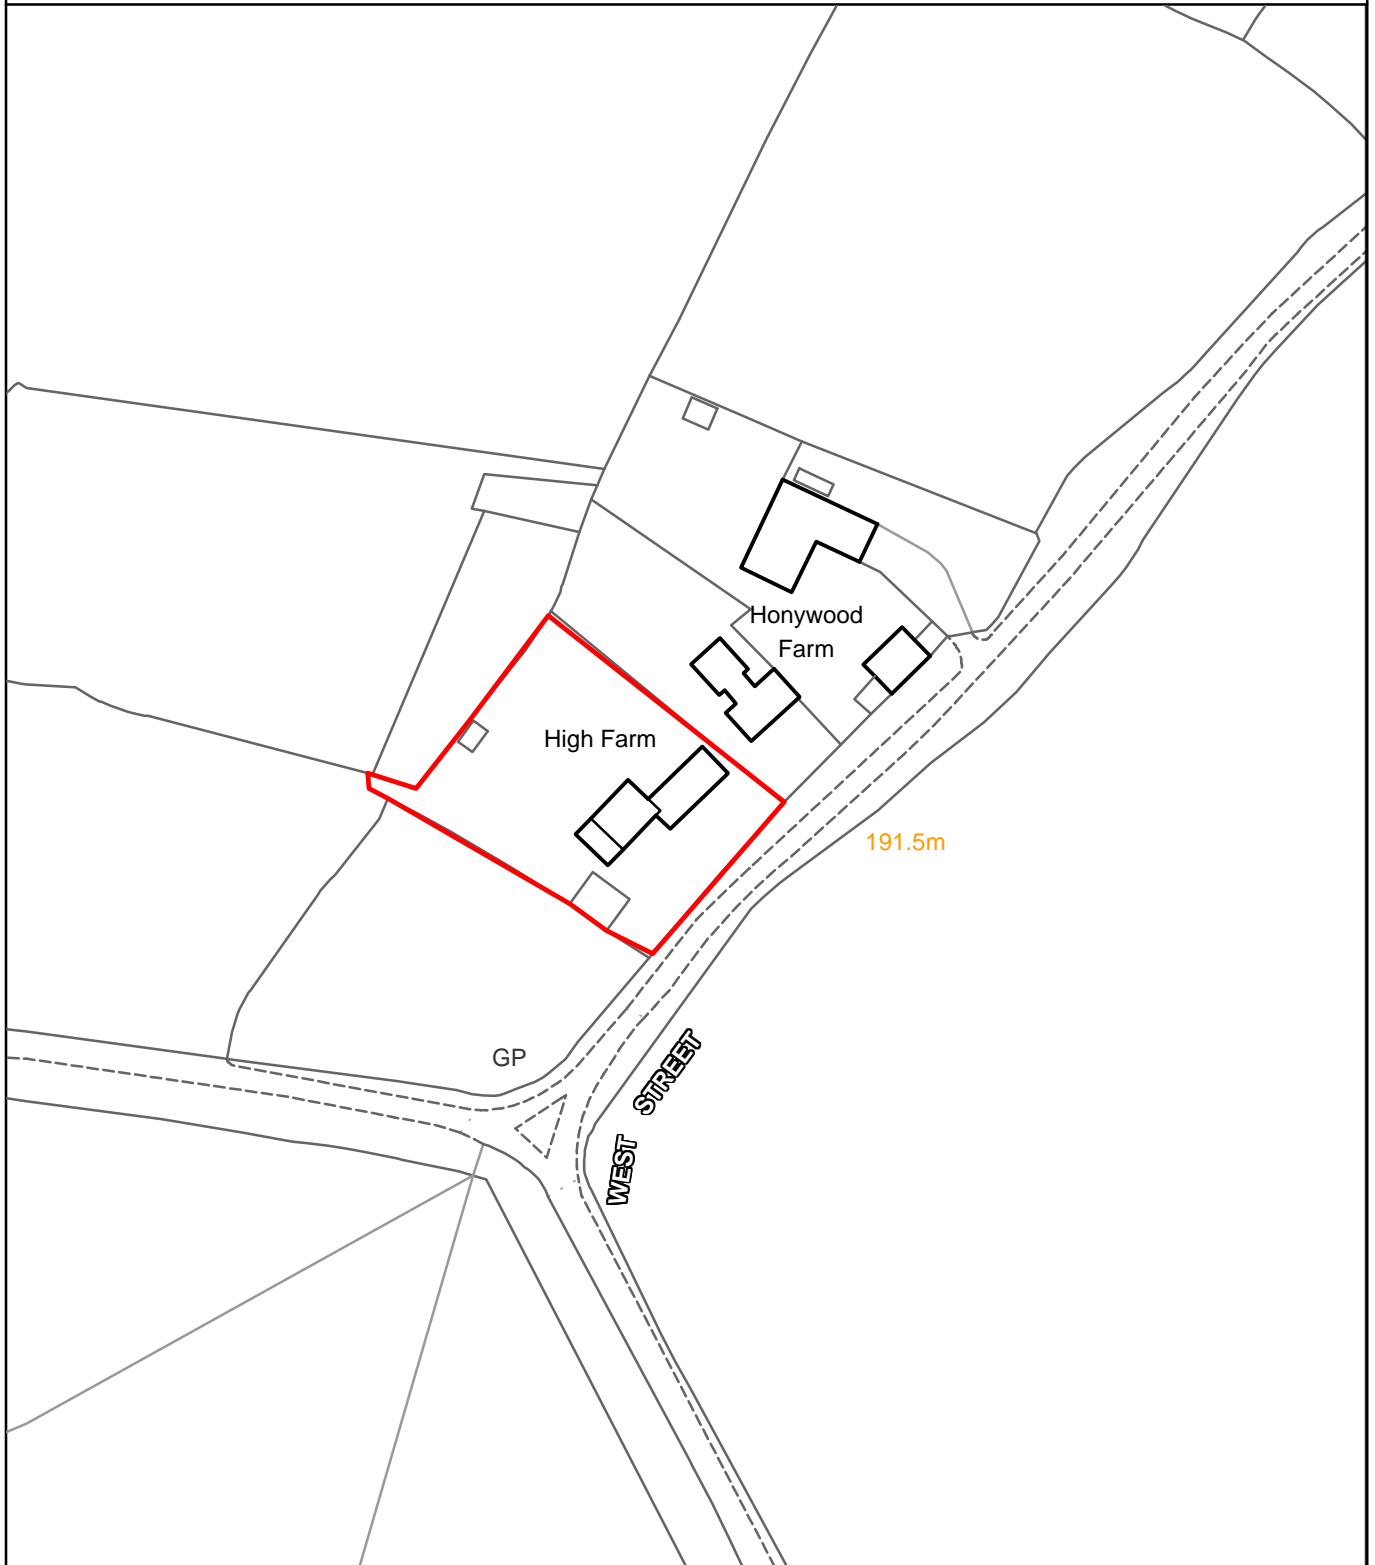

# THE MAIDSTONE BOROUGH COUNCIL

High Farm, West Street  
Lenham, Maidstone, ME17 2EP

MBC Ref: MA 14/0215

Reproduced from the Ordnance Survey mapping with the permission of the Controller of Her Majesty's Stationary Office ©Crown Copyright. Unauthorised reproduction infringes Crown Copyright and may lead to prosecution or civil proceedings. The Maidstone Borough Council Licence No. 100019636, 2014. Scale 1:1250

||

**Rob Jarman**  
**Head of Planning**