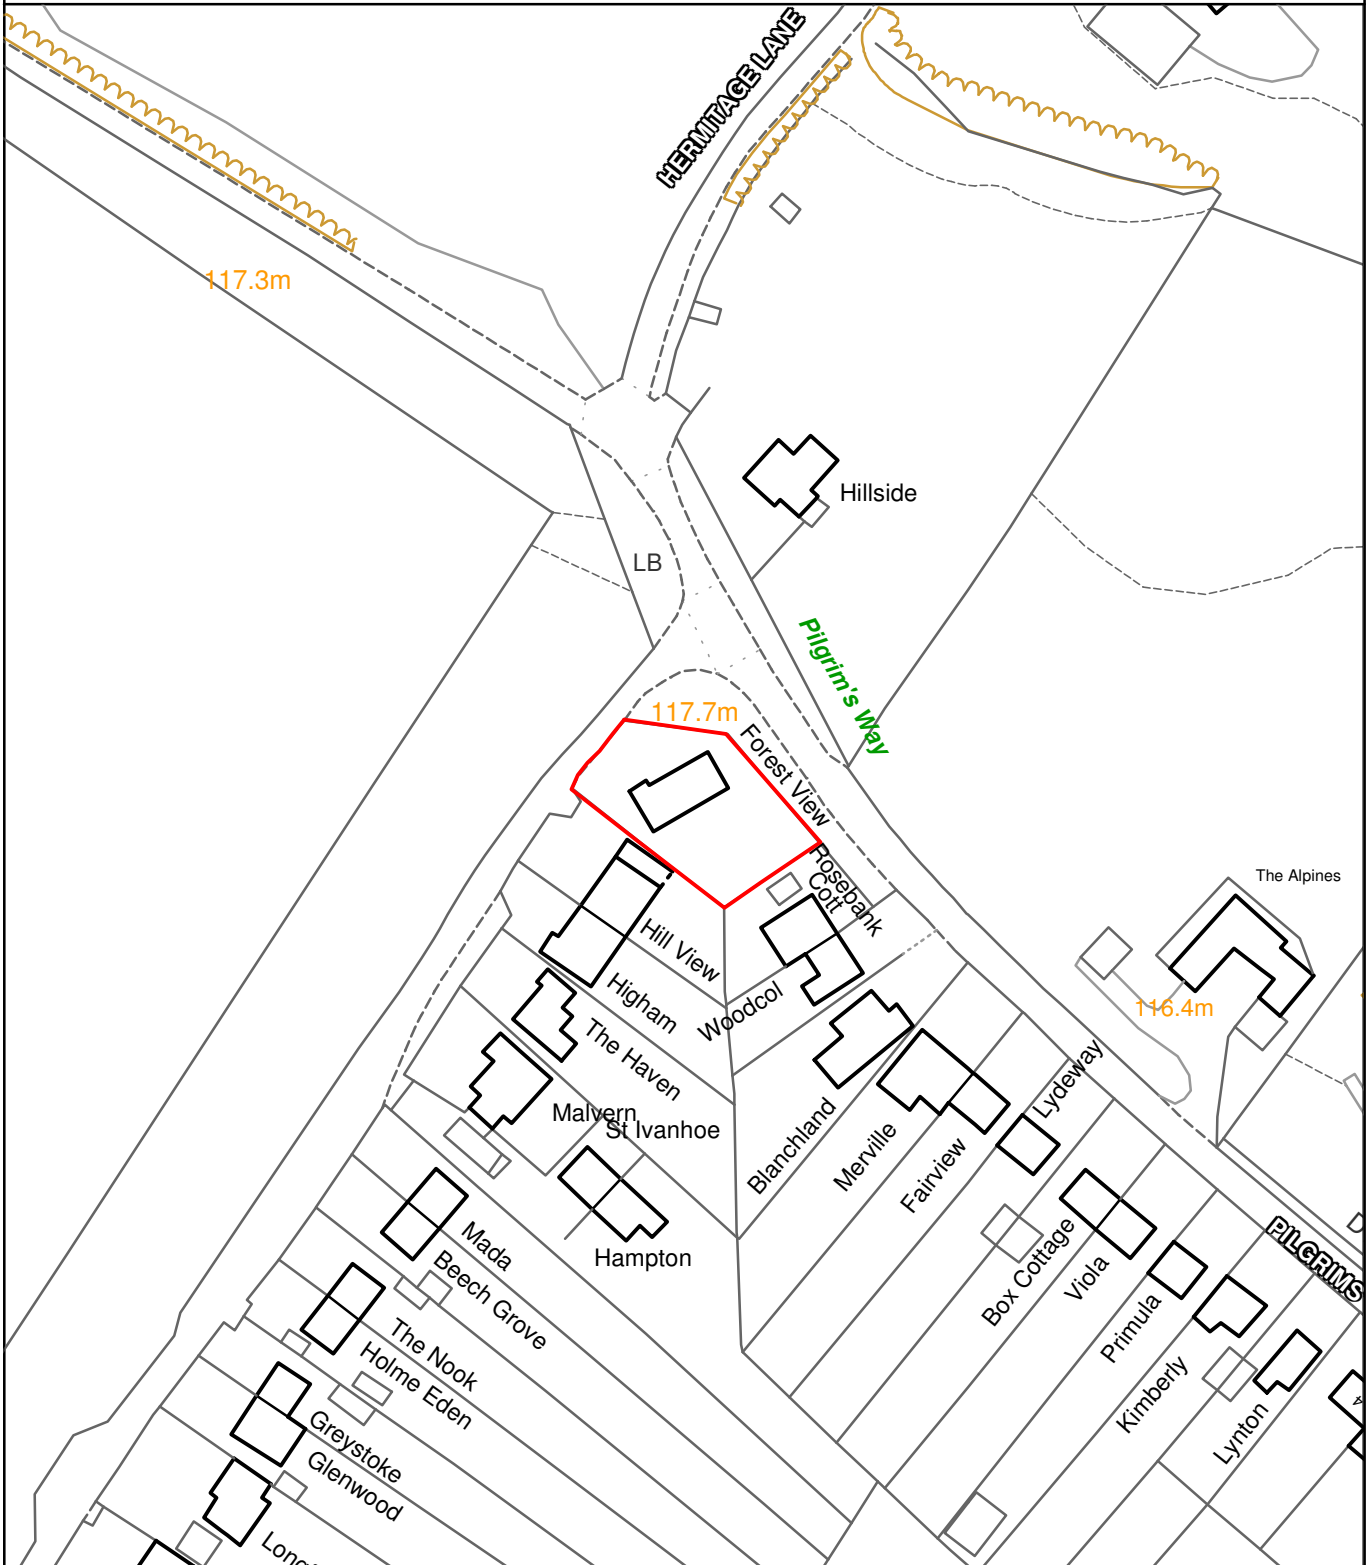

THE MAIDSTONE BOROUGH COUNCIL

Forest View,
Harple Lane,
Detling,
Kent

MBC Ref: 14/501184

Reproduced from the Ordnance Survey mapping with the permission of the Controller of Her Majesty's Stationary Office ©Crown Copyright. Unauthorised reproduction infringes Crown Copyright and may lead to prosecution or civil proceedings. The Maidstone Borough Council Licence No. 100019636, 2014. Scale 1:1250