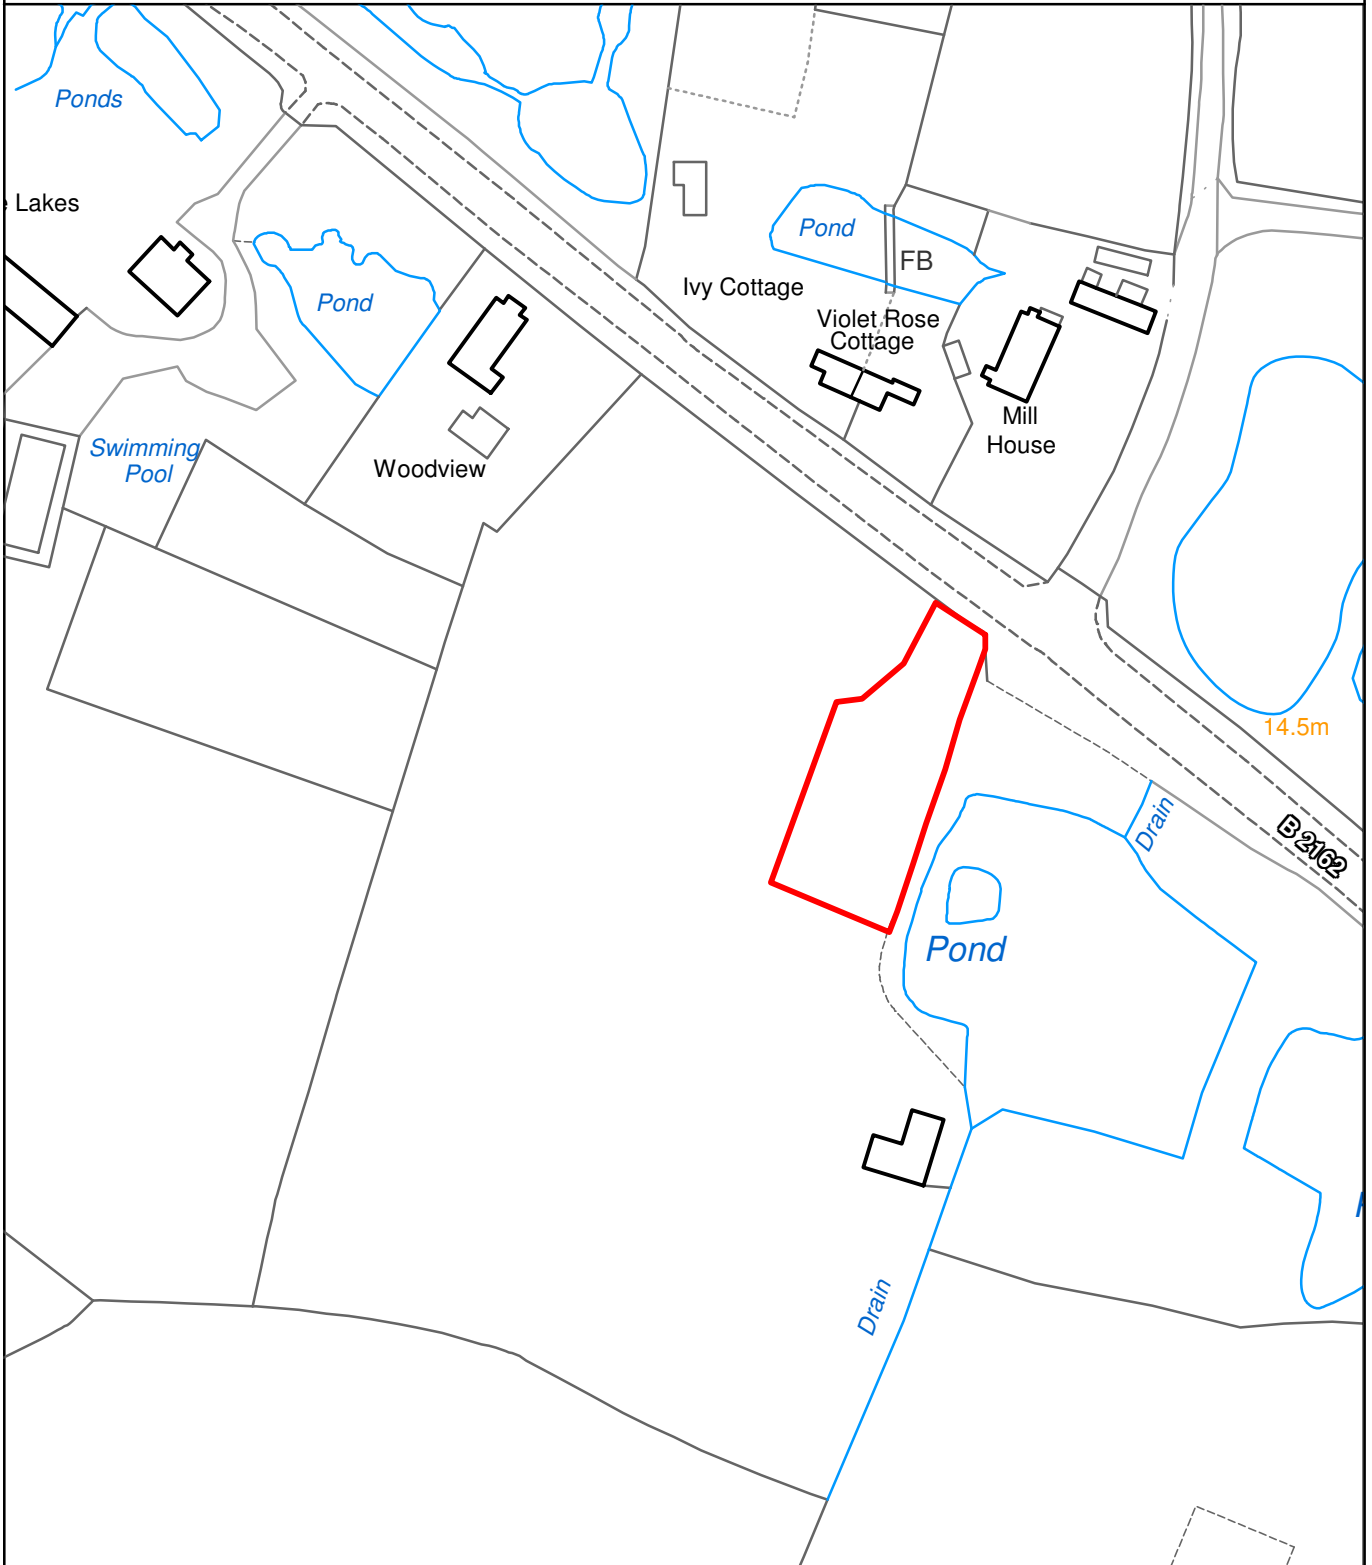

THE MAIDSTONE BOROUGH COUNCIL

The Orchard Place
Benover Road
Yalding
Kent

MBC Ref: 14/0059

Reproduced from the Ordnance Survey mapping with the permission of the Controller of Her Majesty's Stationary Office ©Crown Copyright. Unauthorised reproduction infringes Crown Copyright and may lead to prosecution or civil proceedings. The Maidstone Borough Council Licence No. 100019636, 2014. Scale 1:1250