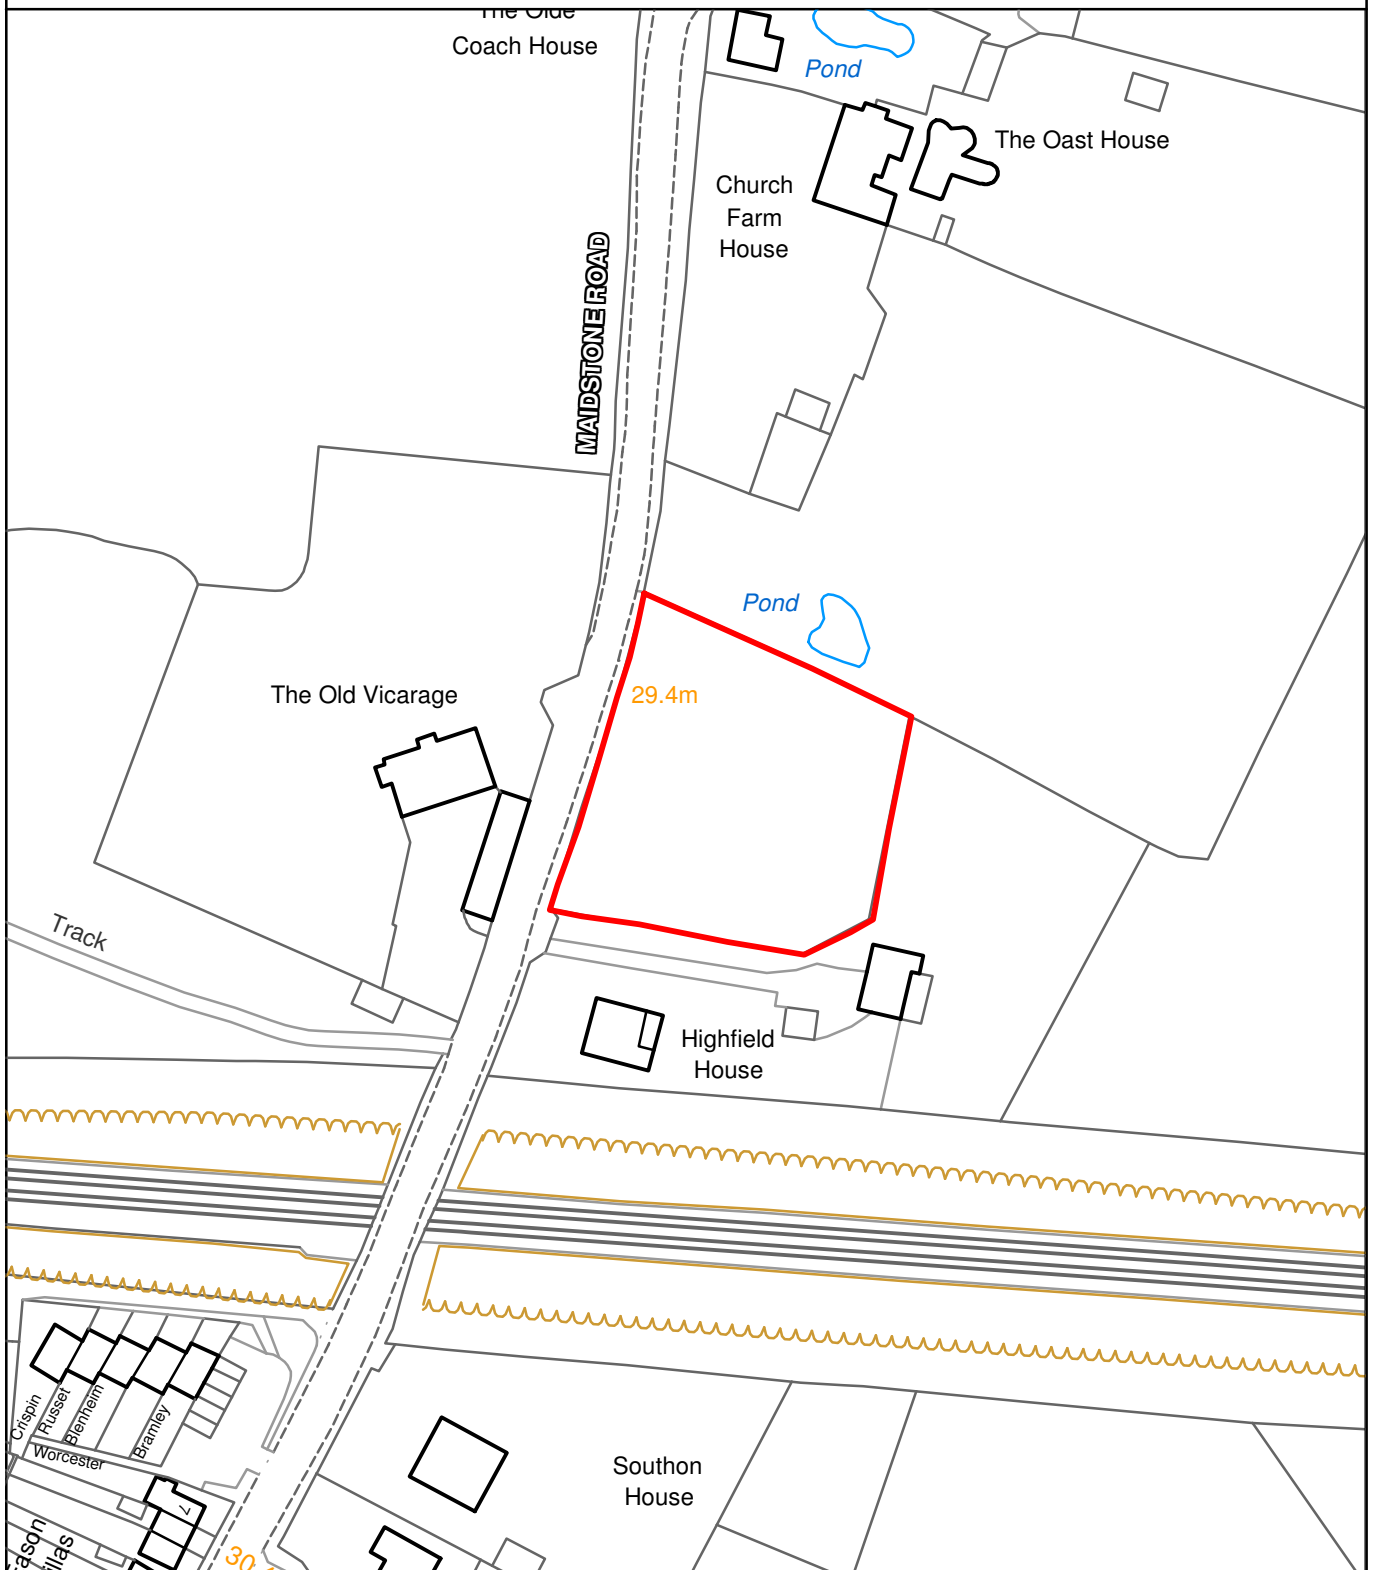

THE MAIDSTONE BOROUGH COUNCIL

Land Adj. Highfield House
Maidstone Road, Marden
Maidstone, Kent
TN12 9AG

MBC Ref: 14/0679

Reproduced from the Ordnance Survey mapping with the permission of the Controller of Her Majesty's Stationary Office ©Crown Copyright. Unauthorised reproduction infringes Crown Copyright and may lead to prosecution or civil proceedings. The Maidstone Borough Council Licence No. 100019636, 2014. Scale 1:1250