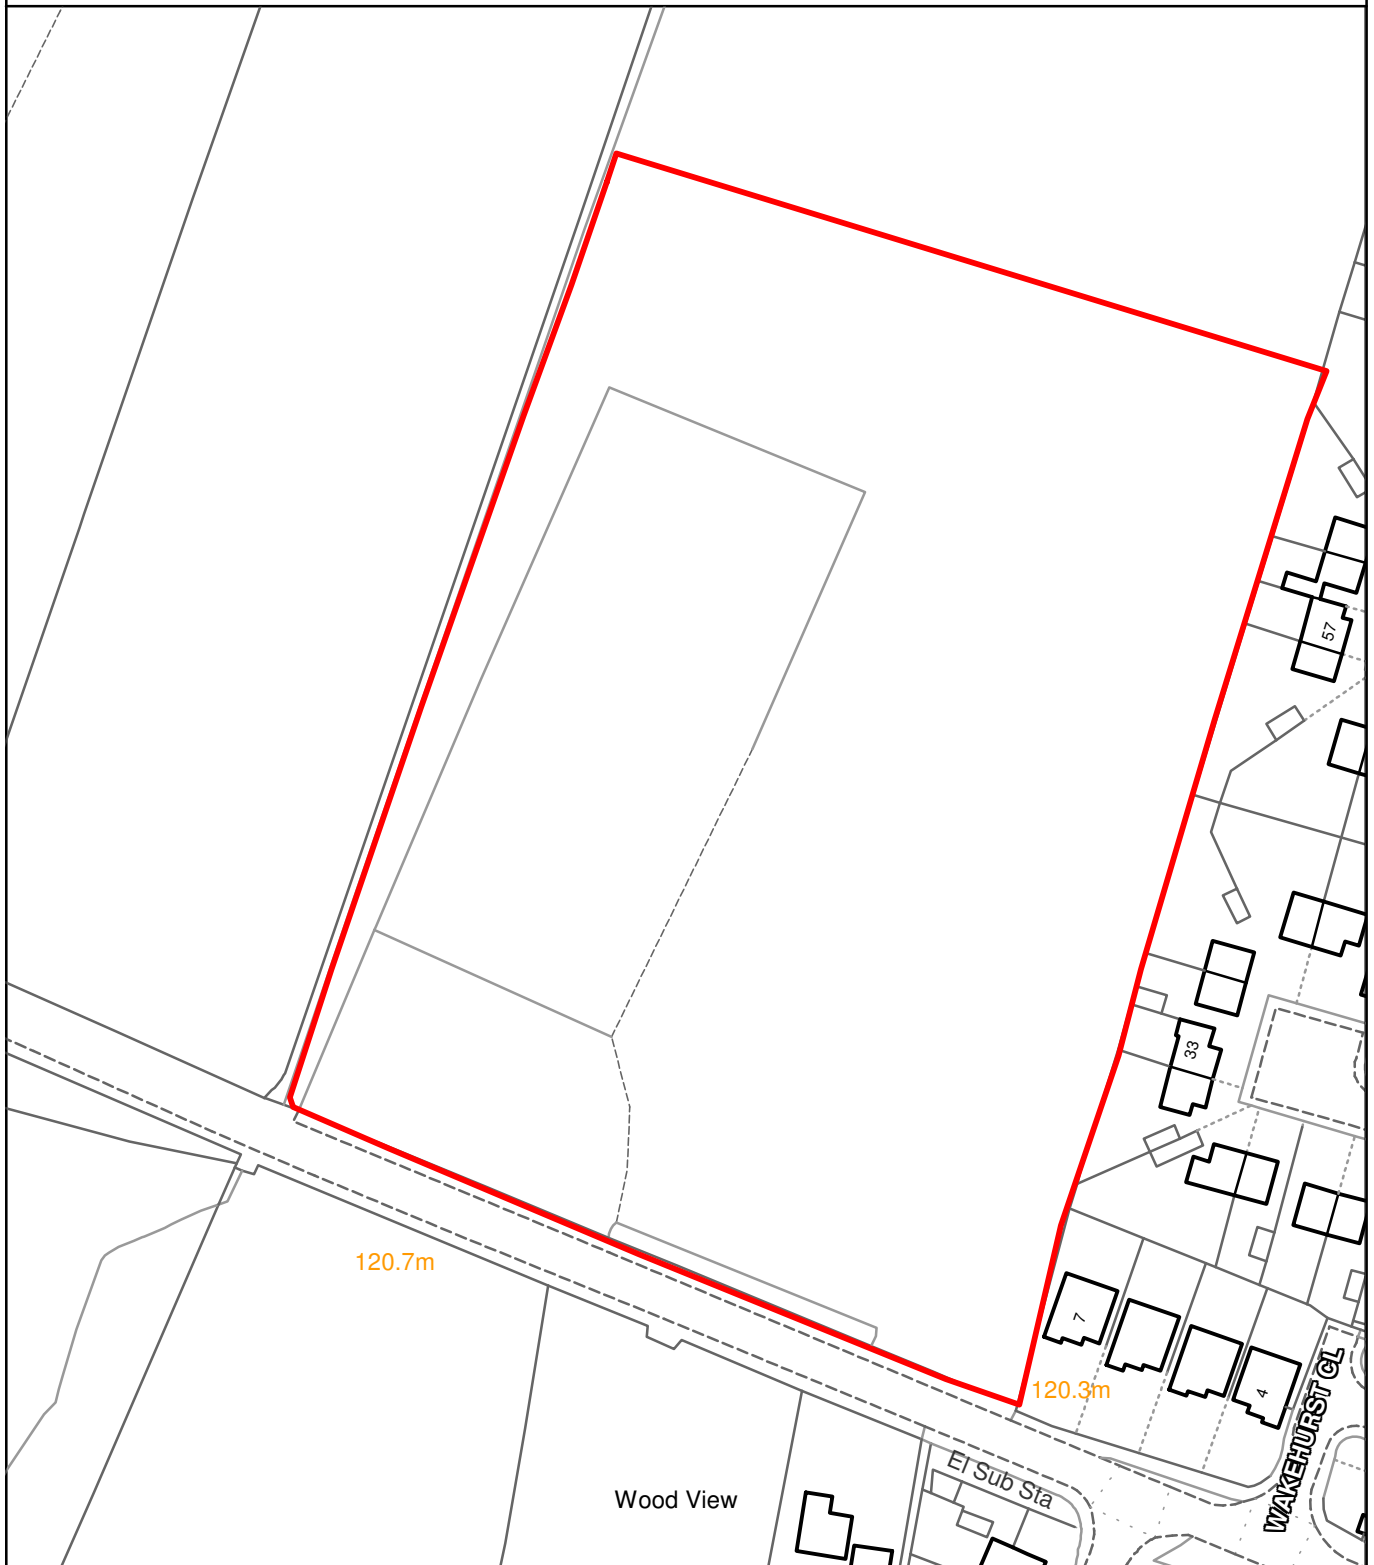

THE MAIDSTONE BOROUGH COUNCIL

Land North of,
Heath Road, Coxheath,
Maidstone, Kent,
ME17 4TB

MBC Ref: 13/1979

Reproduced from the Ordnance Survey mapping with the permission of the Controller of Her Majesty's Stationary Office ©Crown Copyright. Unauthorised reproduction infringes Crown Copyright and may lead to prosecution or civil proceedings. The Maidstone Borough Council Licence No. 100019636, 2014. Scale 1:1250