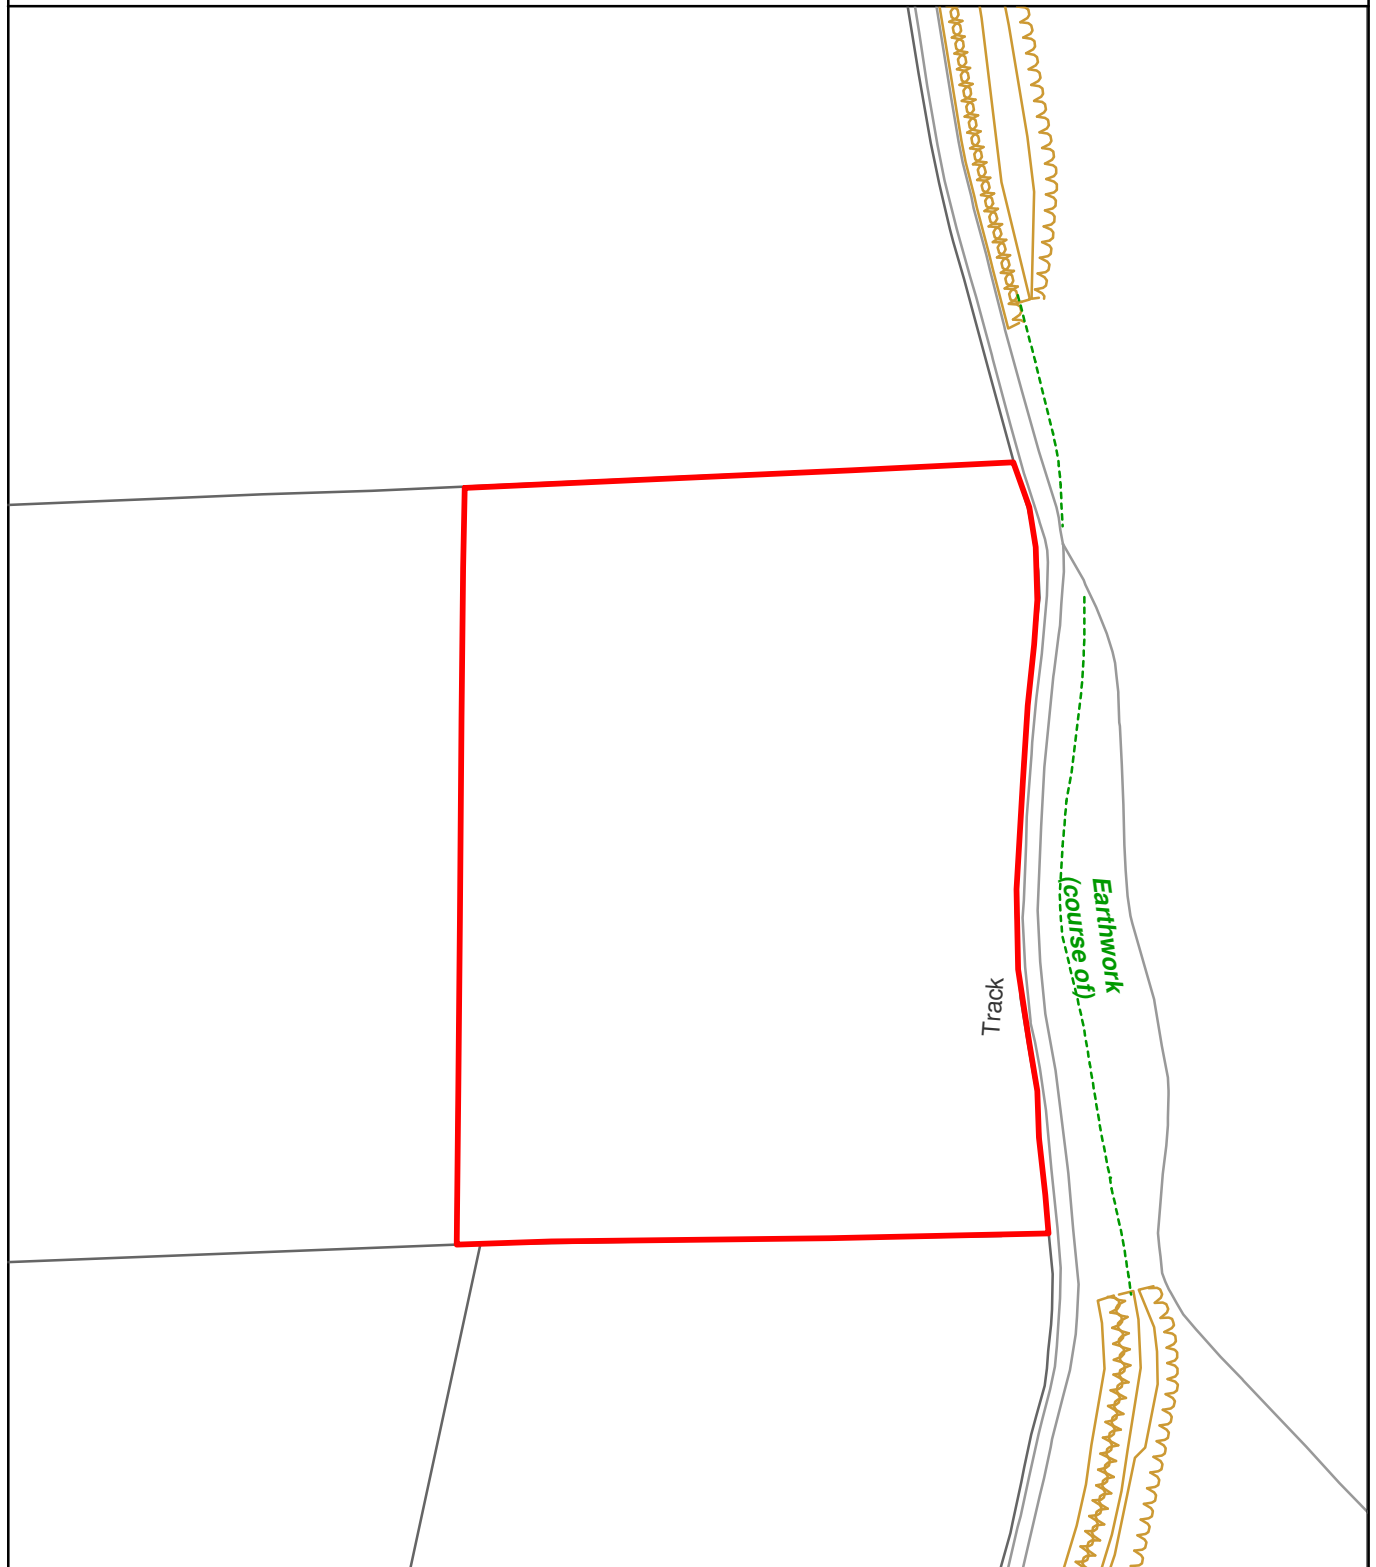

THE MAIDSTONE BOROUGH COUNCIL

The Orchards Snowey Track
Off Park Lane
Boughton Monchelsea
Kent, ME17 4JJ

MBC Ref: 14/502411

Reproduced from the Ordnance Survey mapping with the permission of the Controller of Her Majesty's Stationary Office ©Crown Copyright. Unauthorised reproduction infringes Crown Copyright and may lead to prosecution or civil proceedings. The Maidstone Borough Council Licence No. 100019636, 2014. Scale 1:1250