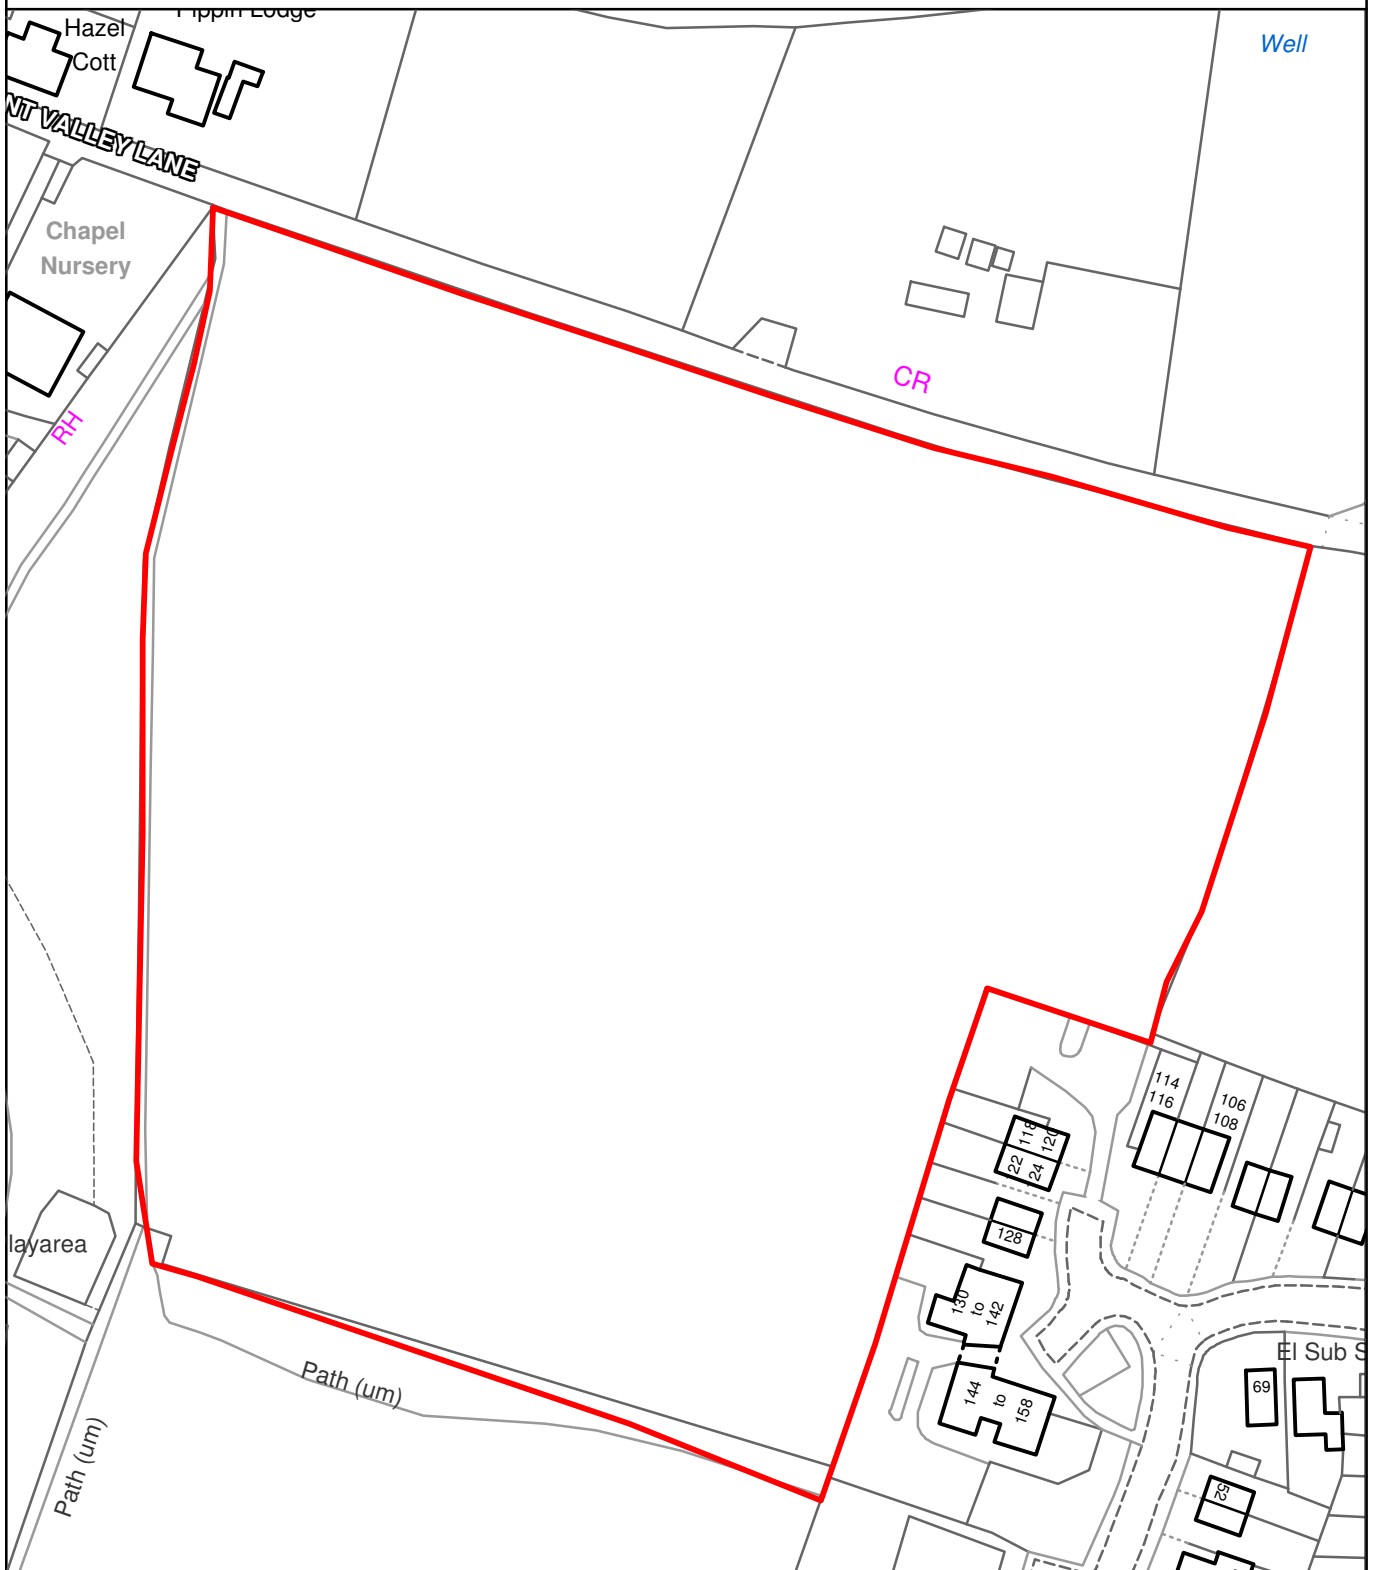

THE MAIDSTONE BOROUGH COUNCIL

Land South of Pleasant Valley Lane,
Pleasant Valley Lane
East Farleigh
Kent

MBC Ref: 13/1999

Reproduced from the Ordnance Survey mapping with the permission of the Controller of Her Majesty's Stationary Office ©Crown Copyright. Unauthorised reproduction infringes Crown Copyright and may lead to prosecution or civil proceedings. The Maidstone Borough Council Licence No. 100019636, 2014. Scale 1:1250