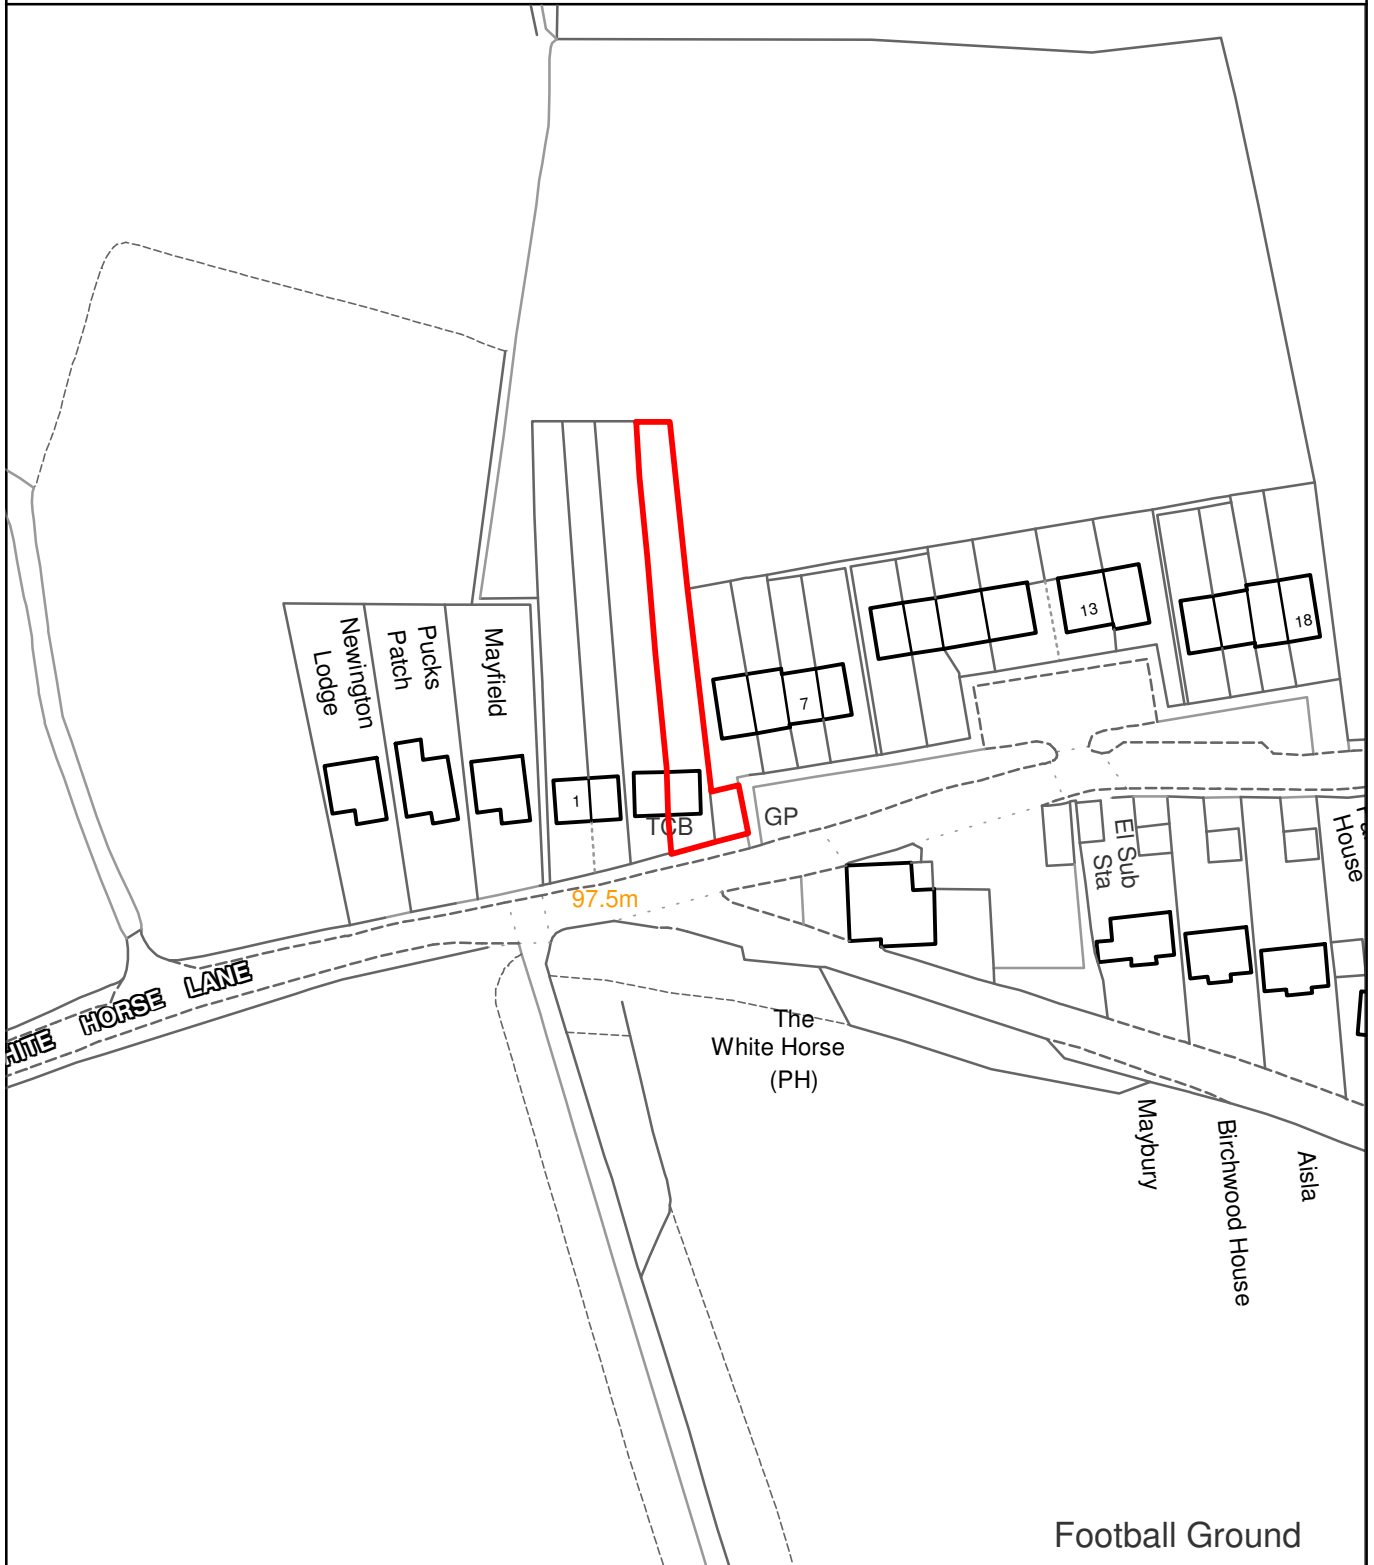

THE MAIDSTONE BOROUGH COUNCIL

4 Three Tees
White Horse Lane
Otham, Kent
ME15 8RG

MBC Ref: 14/500420

Reproduced from the Ordnance Survey mapping with the permission of the Controller of Her Majesty's Stationary Office ©Crown Copyright. Unauthorised reproduction infringes Crown Copyright and may lead to prosecution or civil proceedings. The Maidstone Borough Council Licence No. 100019636, 2014. Scale 1:1250