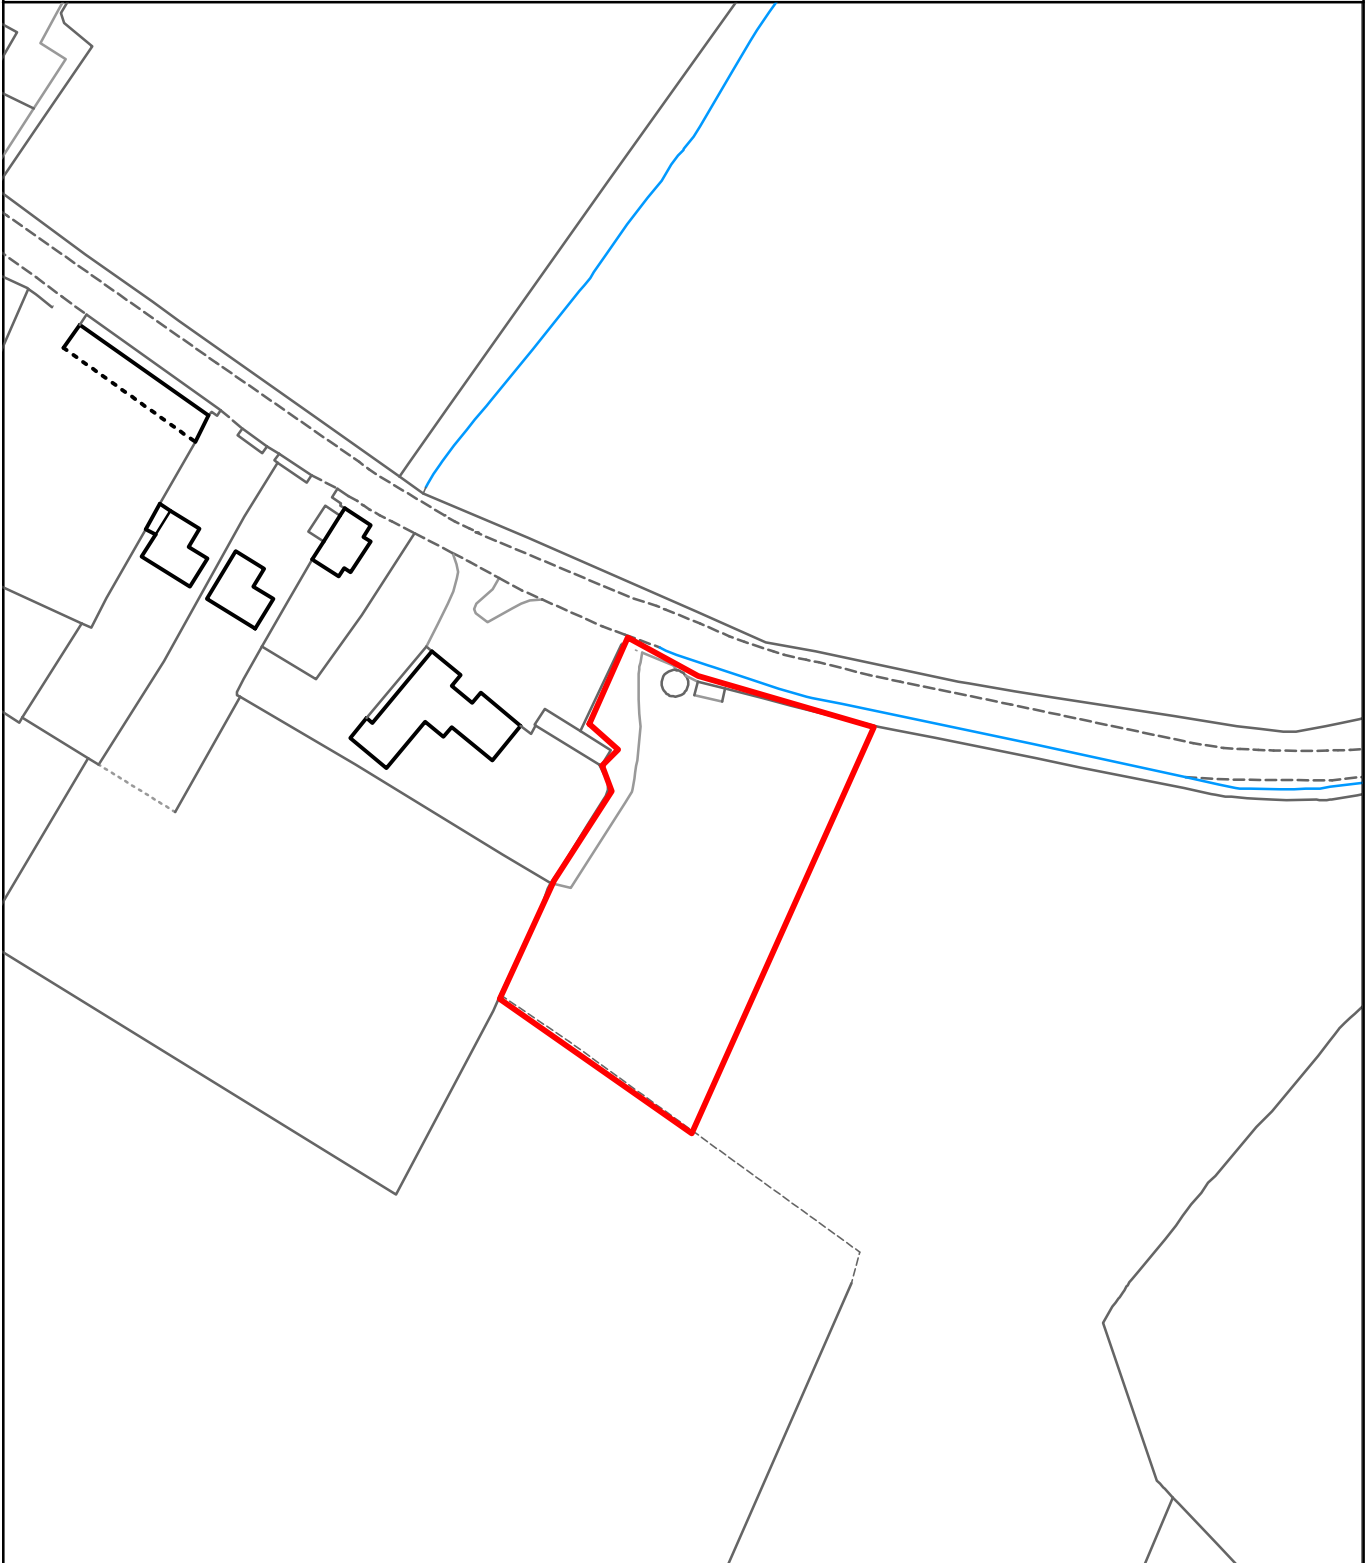

THE MAIDSTONE BOROUGH COUNCIL

Gudgeon Oast
West Street
Hunton
kent

MBC Ref: 14/503905

Reproduced from the Ordnance Survey mapping with the permission of the Controller of Her Majesty's Stationary Office ©Crown Copyright. Unauthorised reproduction infringes Crown Copyright and may lead to prosecution or civil proceedings. The Maidstone Borough Council Licence No. 100019636, 2014. Scale 1:1250