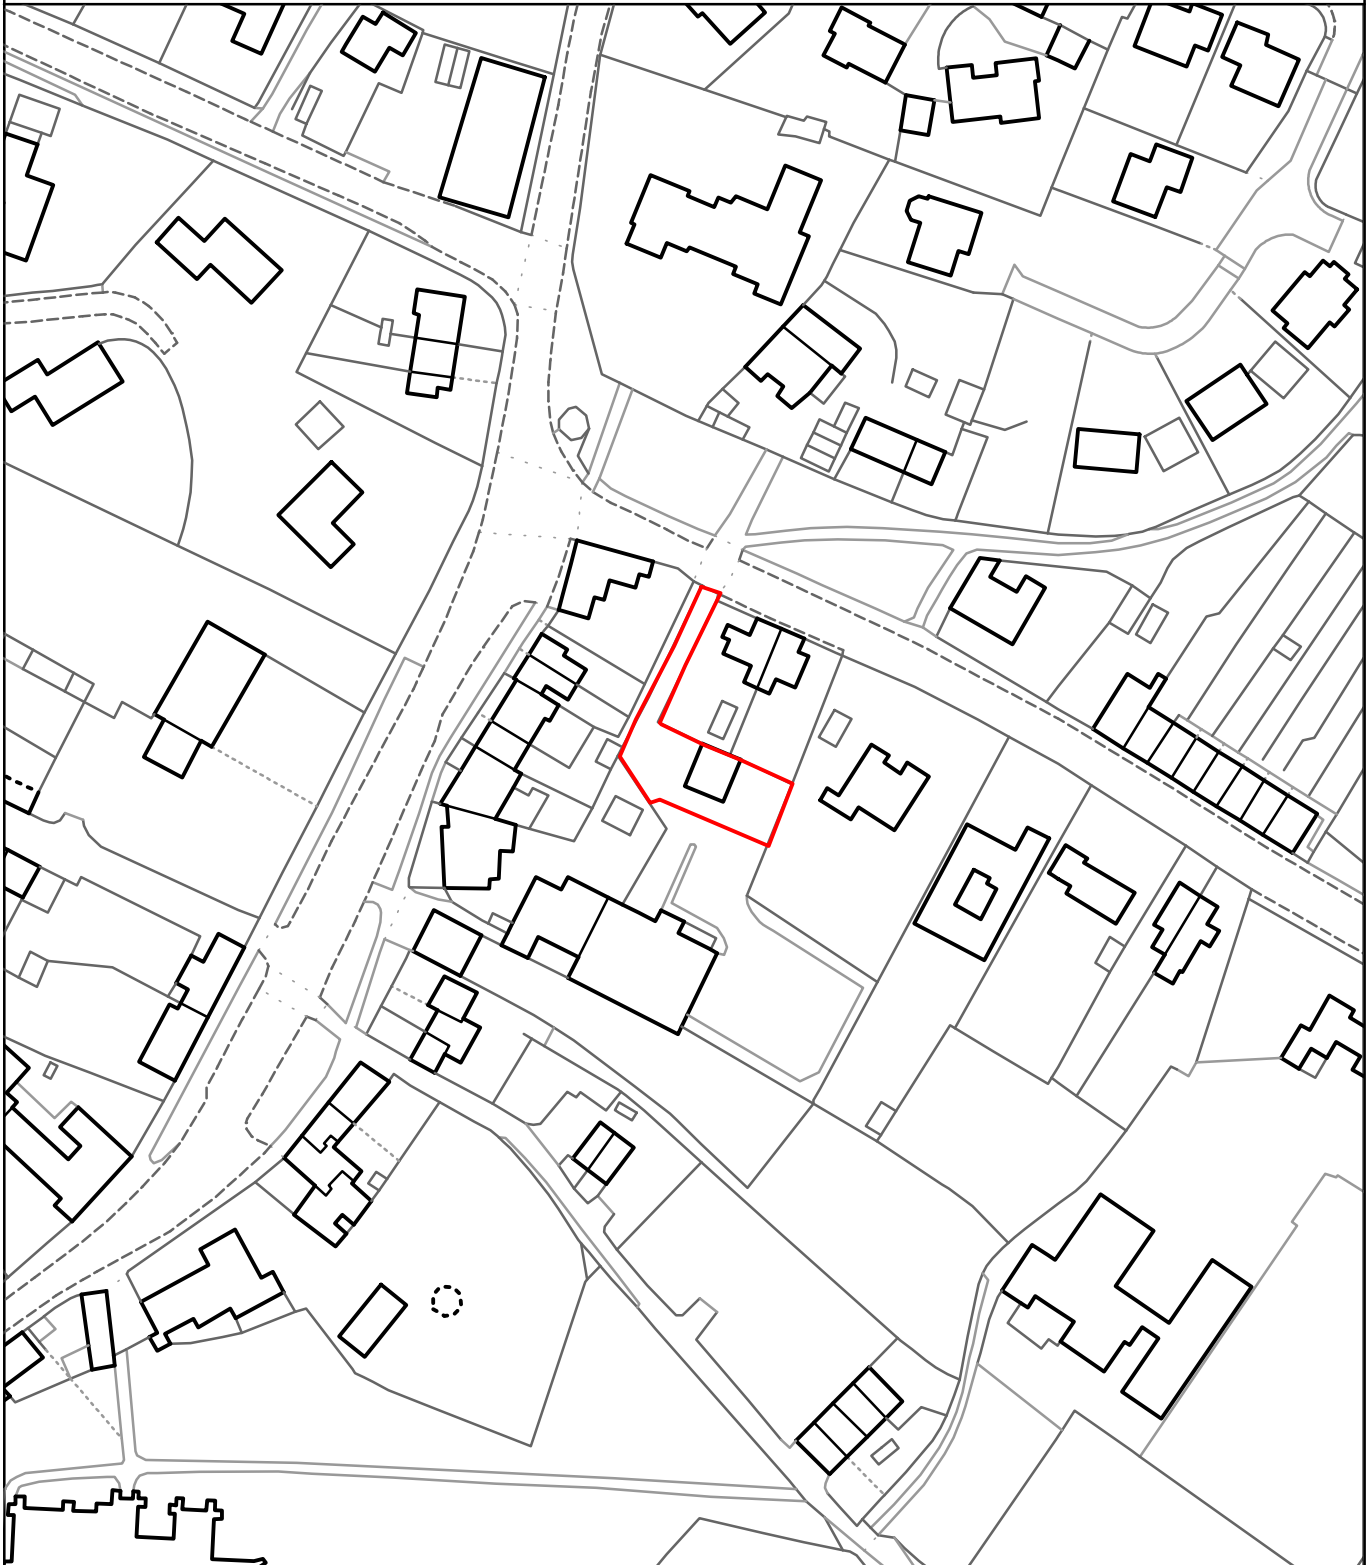

THE MAIDSTONE BOROUGH COUNCIL

Eden Barn
Vicarage Road
Yalding, Kent
ME18 6DW

MBC Ref: 14/505603

Reproduced from the Ordnance Survey mapping with the permission of the Controller of Her Majesty's Stationary Office ©Crown Copyright. Unauthorised reproduction infringes Crown Copyright and may lead to prosecution or civil proceedings. The Maidstone Borough Council Licence No. 100019636, 2014. Scale 1:1250