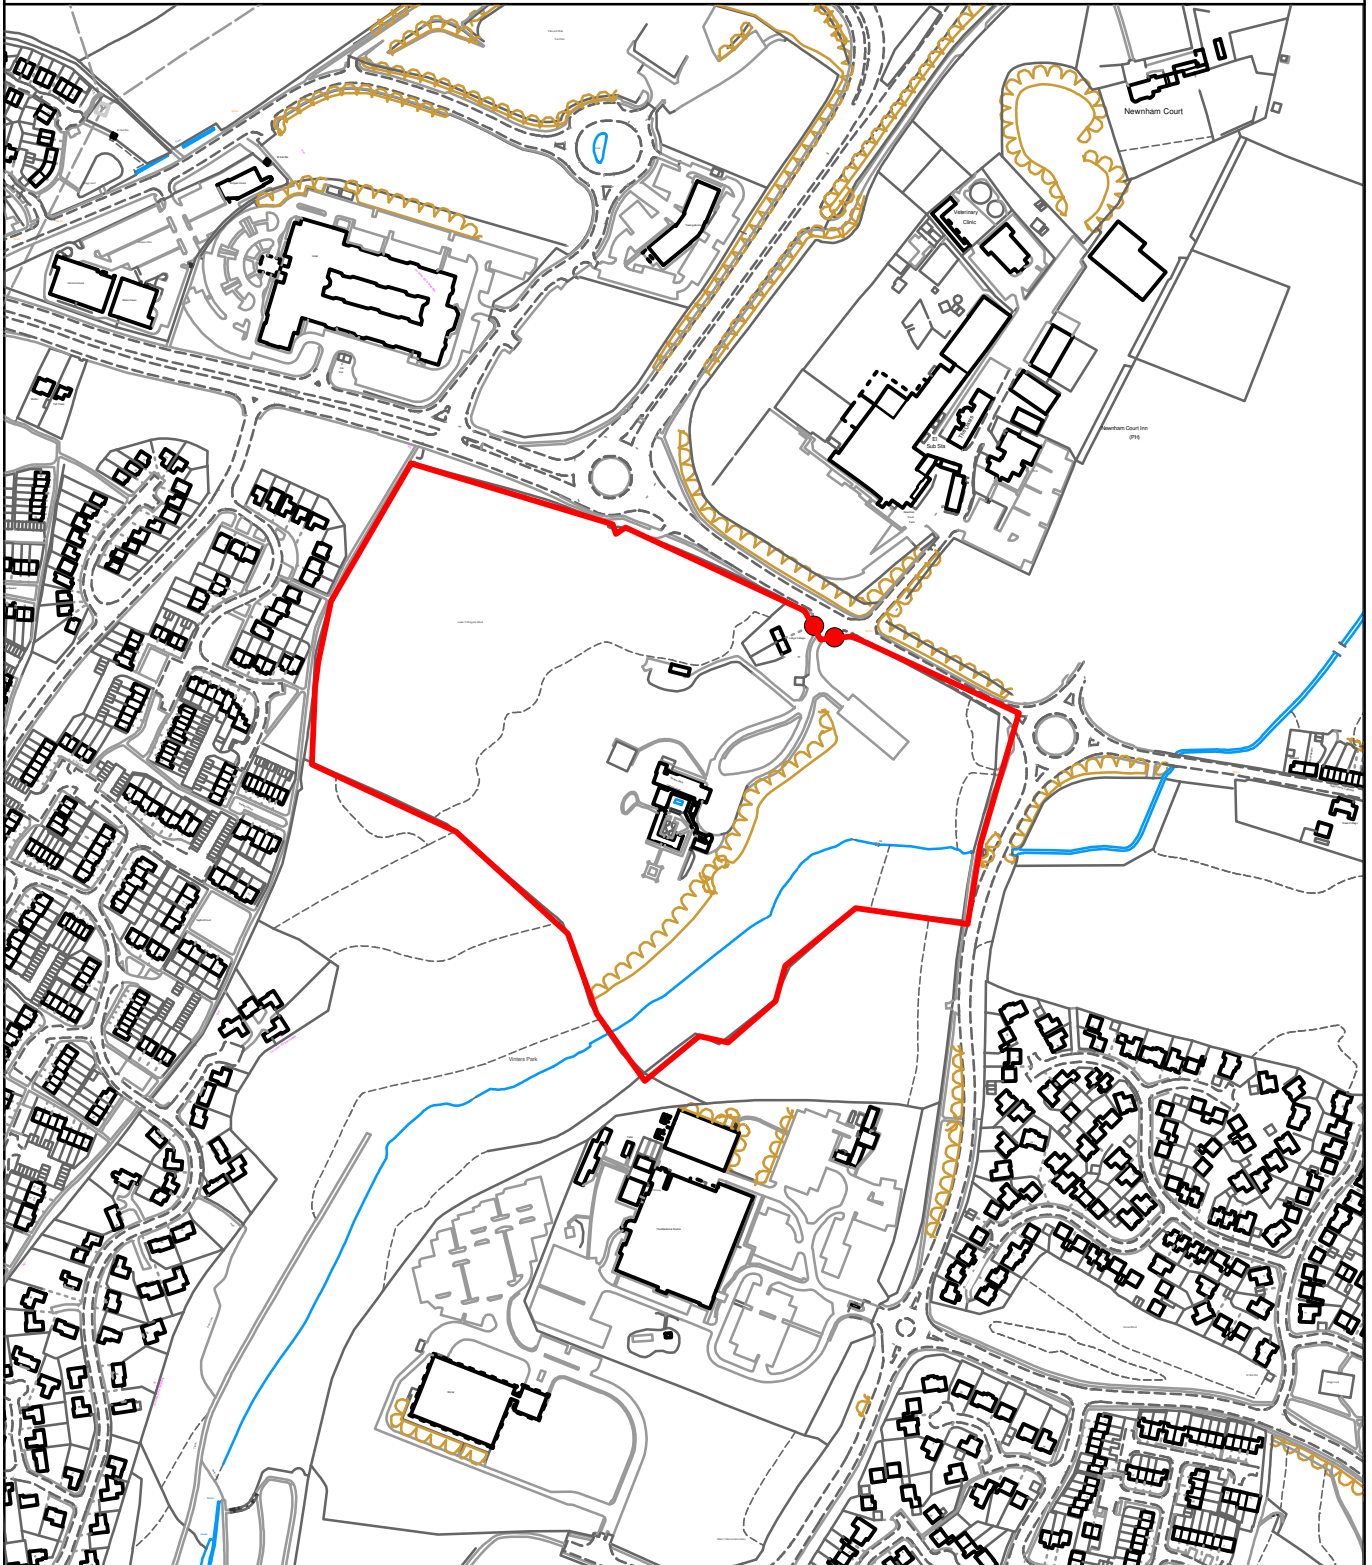

THE MAIDSTONE BOROUGH COUNCIL

Vinters Park Crematorium
Bearsted Road
Weaving

MBC Ref: 14/506527

Reproduced from the Ordnance Survey mapping with the permission of the Controller of Her Majesty's Stationary Office ©Crown Copyright. Unauthorised reproduction infringes Crown Copyright and may lead to prosecution or civil proceedings. The Maidstone Borough Council Licence No. 100019636, 2014. Scale 1:15000