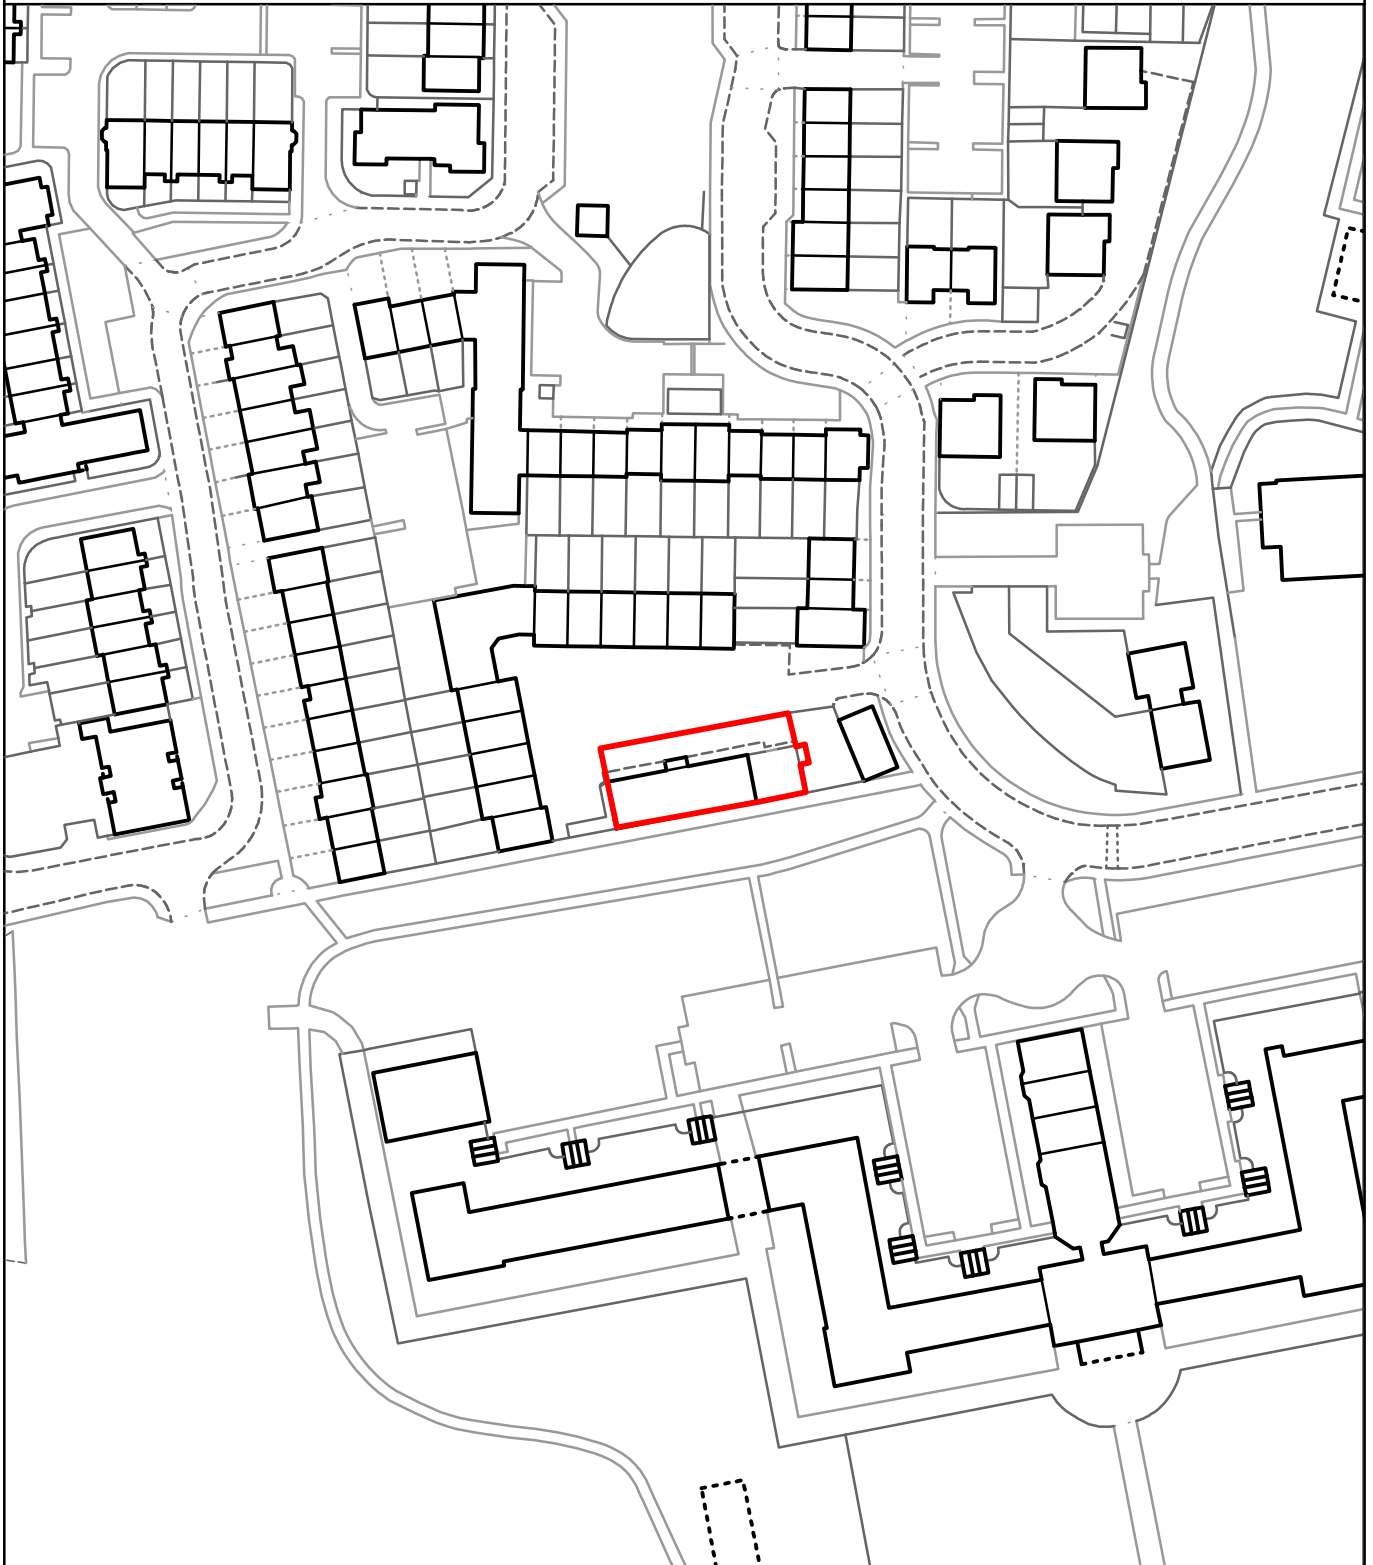

THE MAIDSTONE BOROUGH COUNCIL

Harrietsham House
Burdock Court
Maidstone, Kent
ME16 0GN

MBC Ref: 14/502595

Reproduced from the Ordnance Survey mapping with the permission of the Controller of Her Majesty's Stationary Office ©Crown Copyright. Unauthorised reproduction infringes Crown Copyright and may lead to prosecution or civil proceedings. The Maidstone Borough Council Licence No. 100019636, 2014. Scale 1:1250