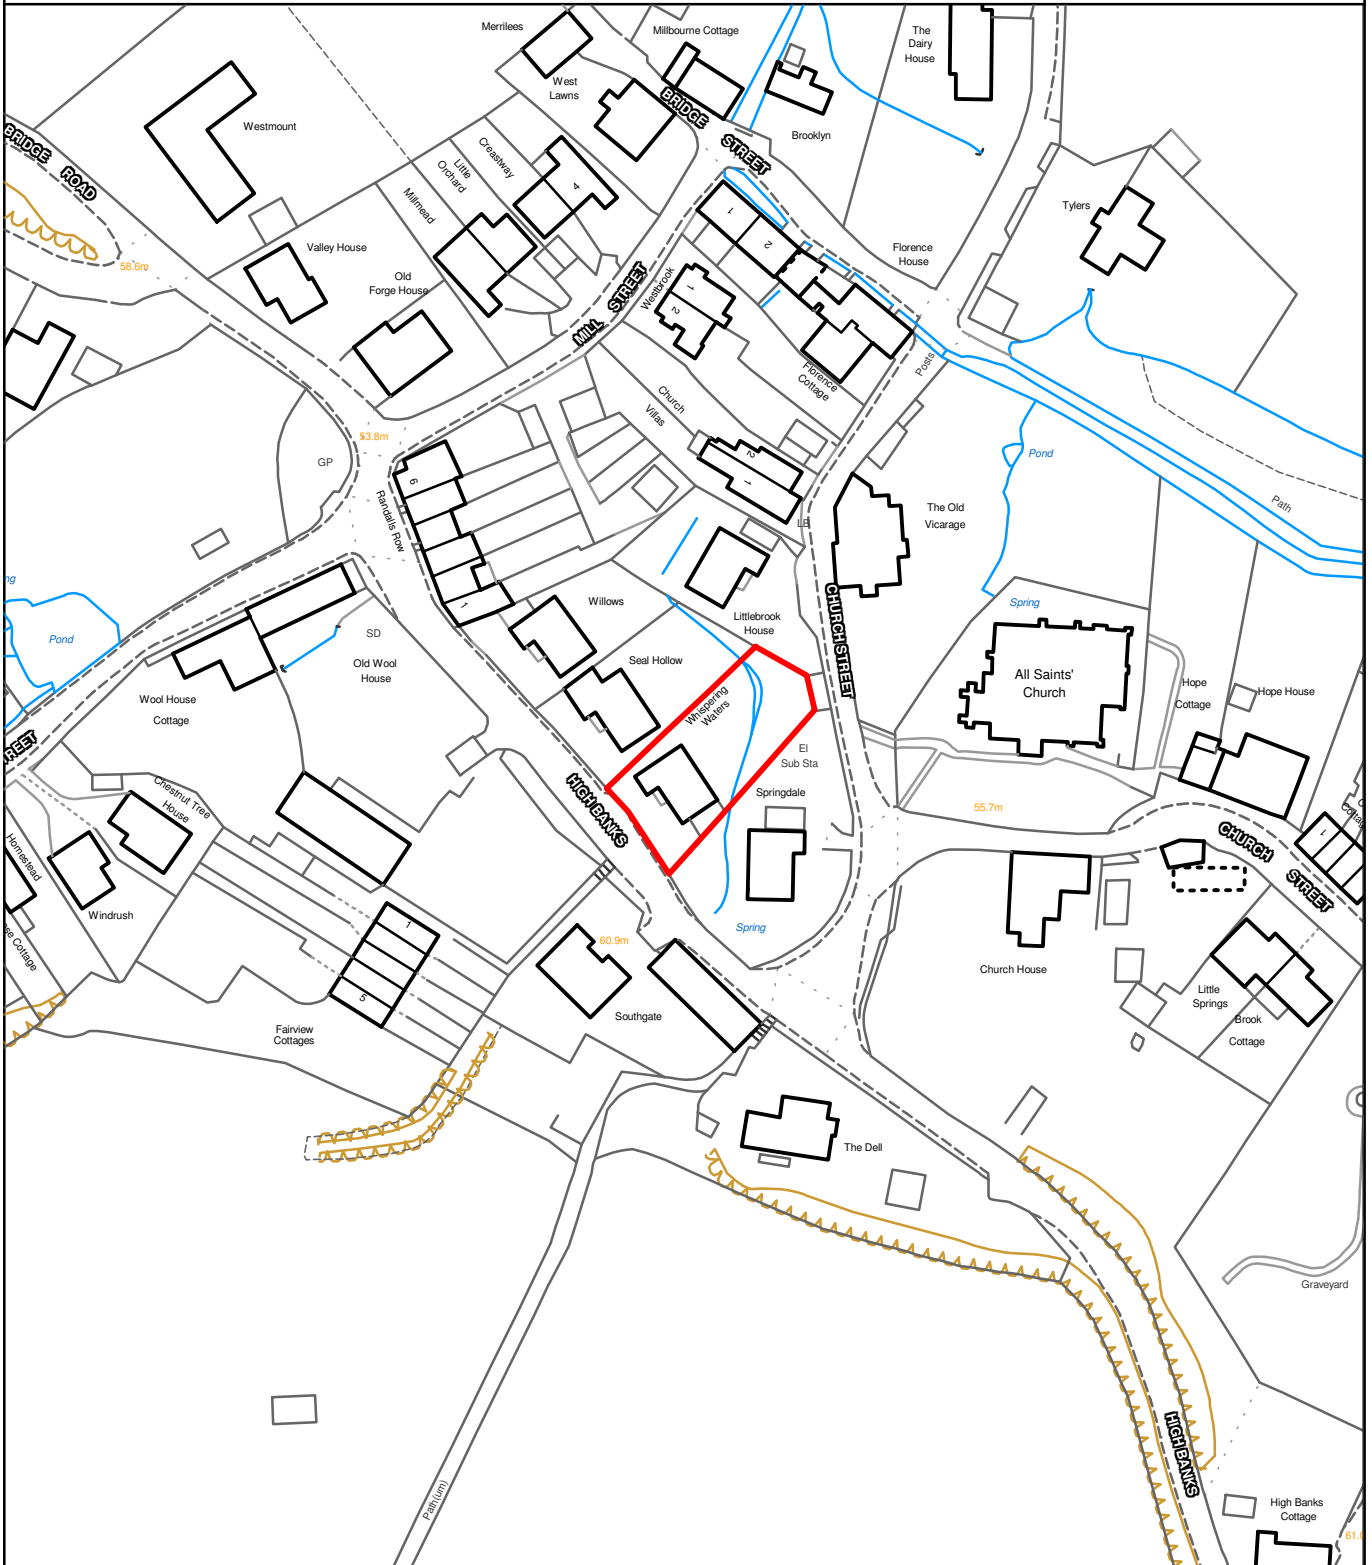

THE MAIDSTONE BOROUGH COUNCIL

Whispering Waters
High Banks
Loose, Kent
ME15 0EG

MBC Ref: 14/502766

Reproduced from the Ordnance Survey mapping with the permission of the Controller of Her Majesty's Stationary Office ©Crown Copyright. Unauthorised reproduction infringes Crown Copyright and may lead to prosecution or civil proceedings. The Maidstone Borough Council Licence No. 100019636, 2014. Scale 1:2500