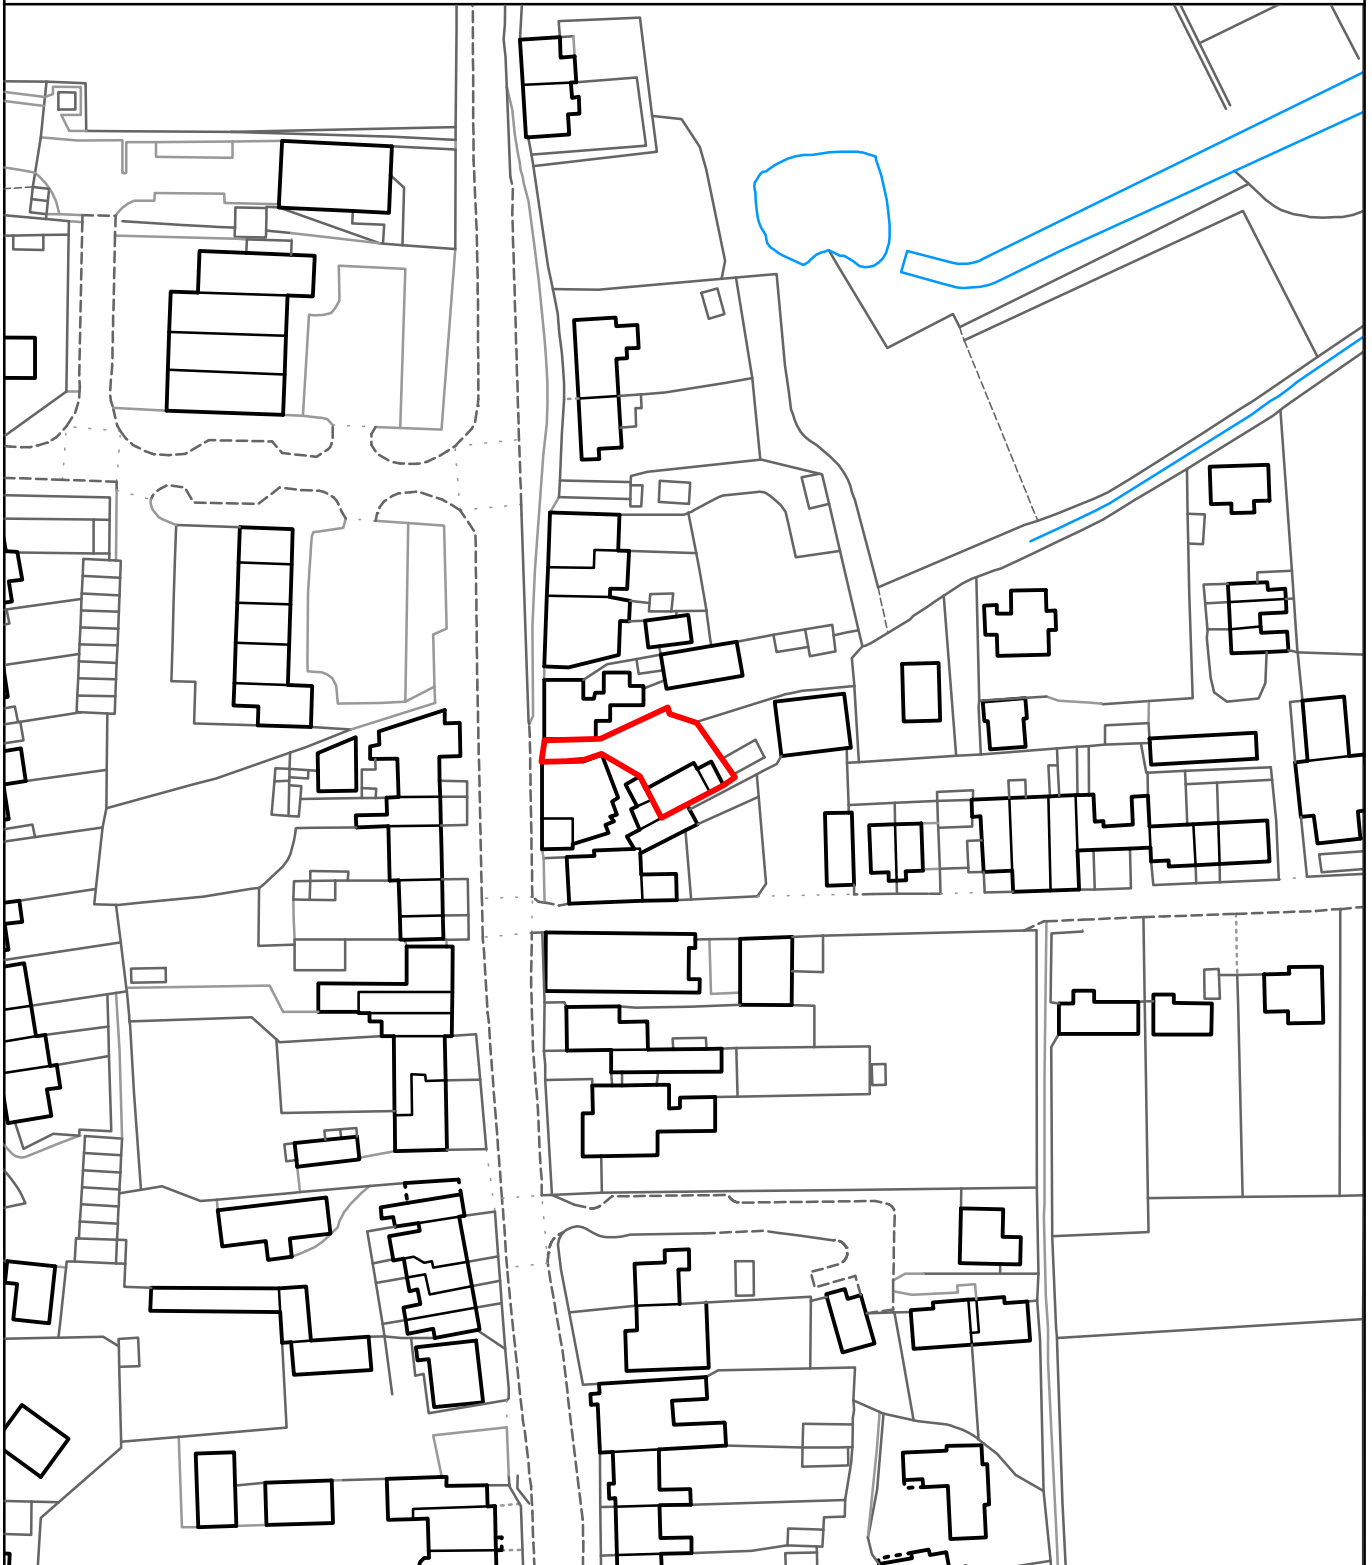

THE MAIDSTONE BOROUGH COUNCIL

Klh House
High Street
Staplehurst
Kent
TN12 0AH

MBC Ref: 14/504649

Reproduced from the Ordnance Survey mapping with the permission of the Controller of Her Majesty's Stationary Office ©Crown Copyright. Unauthorised reproduction infringes Crown Copyright and may lead to prosecution or civil proceedings. The Maidstone Borough Council Licence No. 100019636, 2014. Scale 1:1250