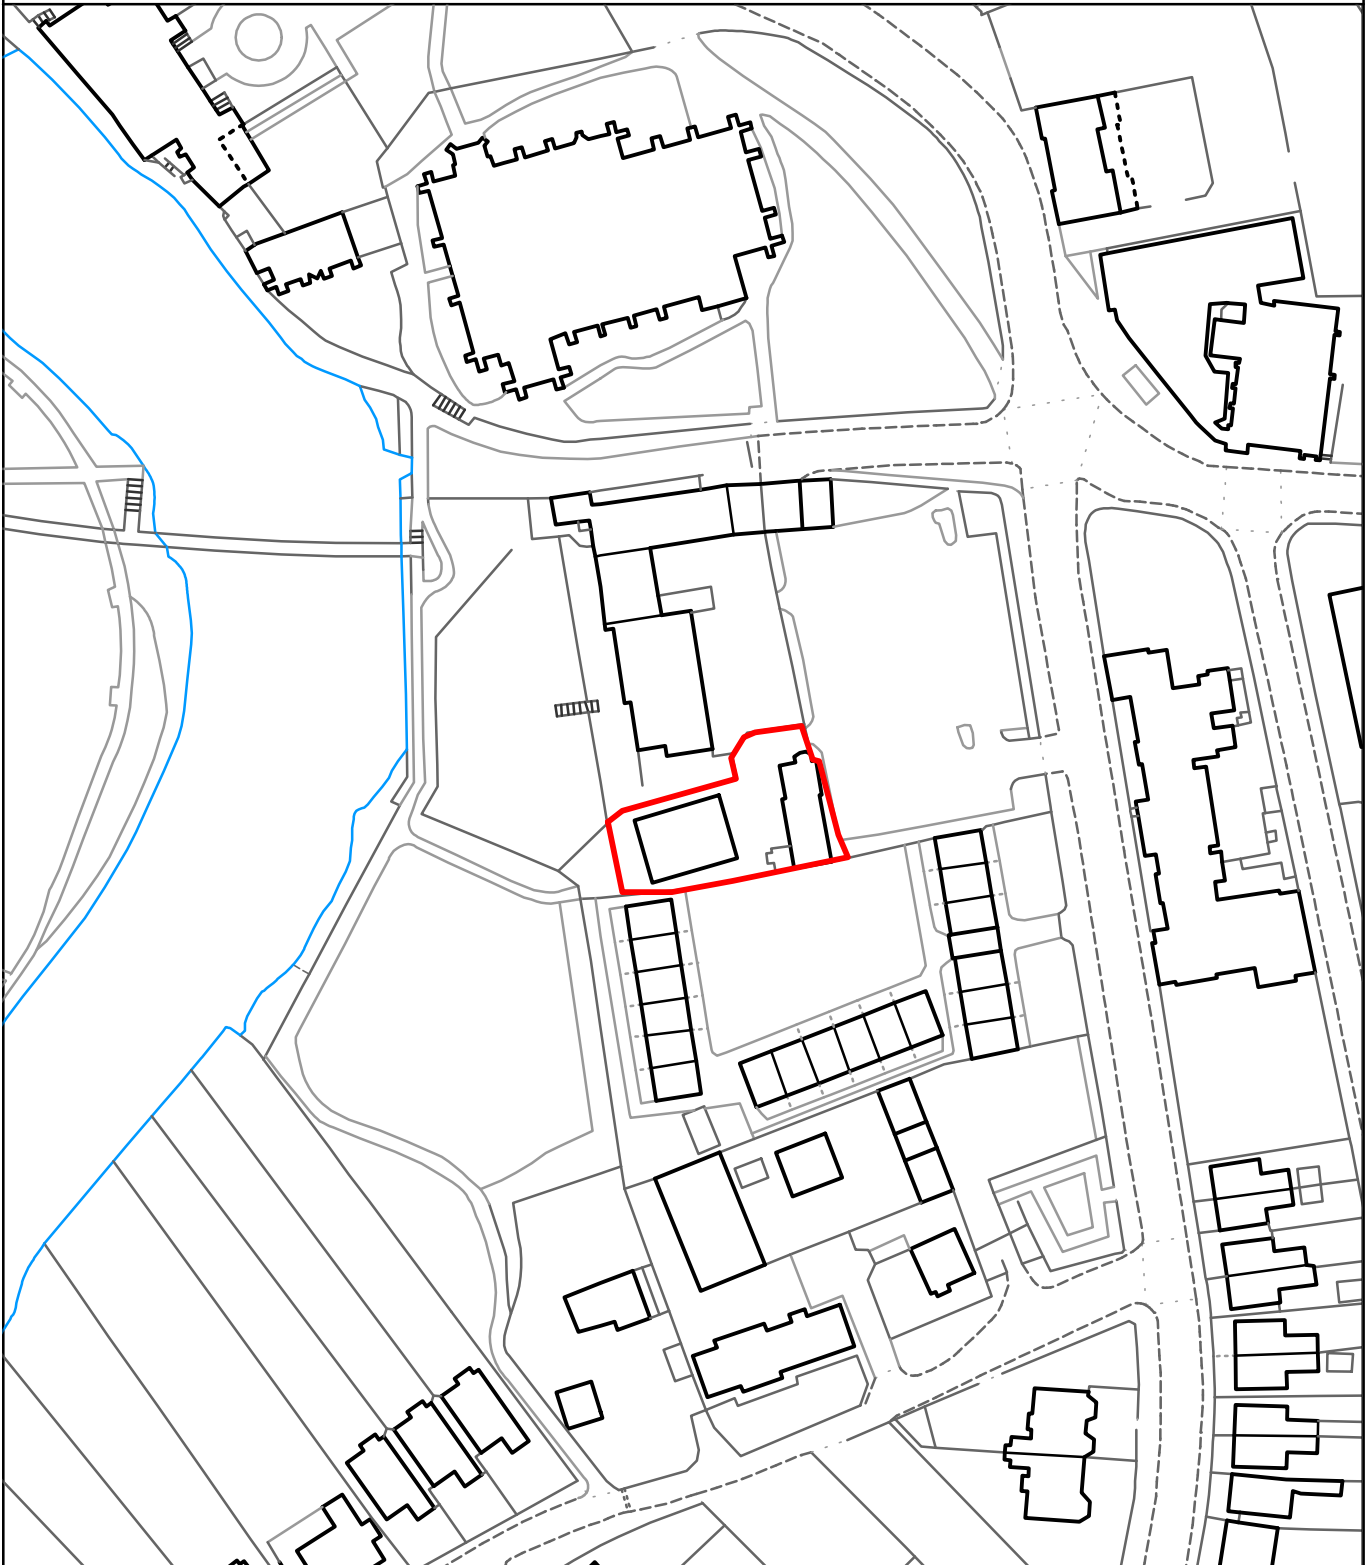

THE MAIDSTONE BOROUGH COUNCIL

Masters Tower
The Old College
College Road
Maidstone, Kent
ME15 9YQ

MBC Ref: 14/506681

Reproduced from the Ordnance Survey mapping with the permission of the Controller of Her Majesty's Stationary Office ©Crown Copyright. Unauthorised reproduction infringes Crown Copyright and may lead to prosecution or civil proceedings. The Maidstone Borough Council Licence No. 100019636, 2014. Scale 1:1250