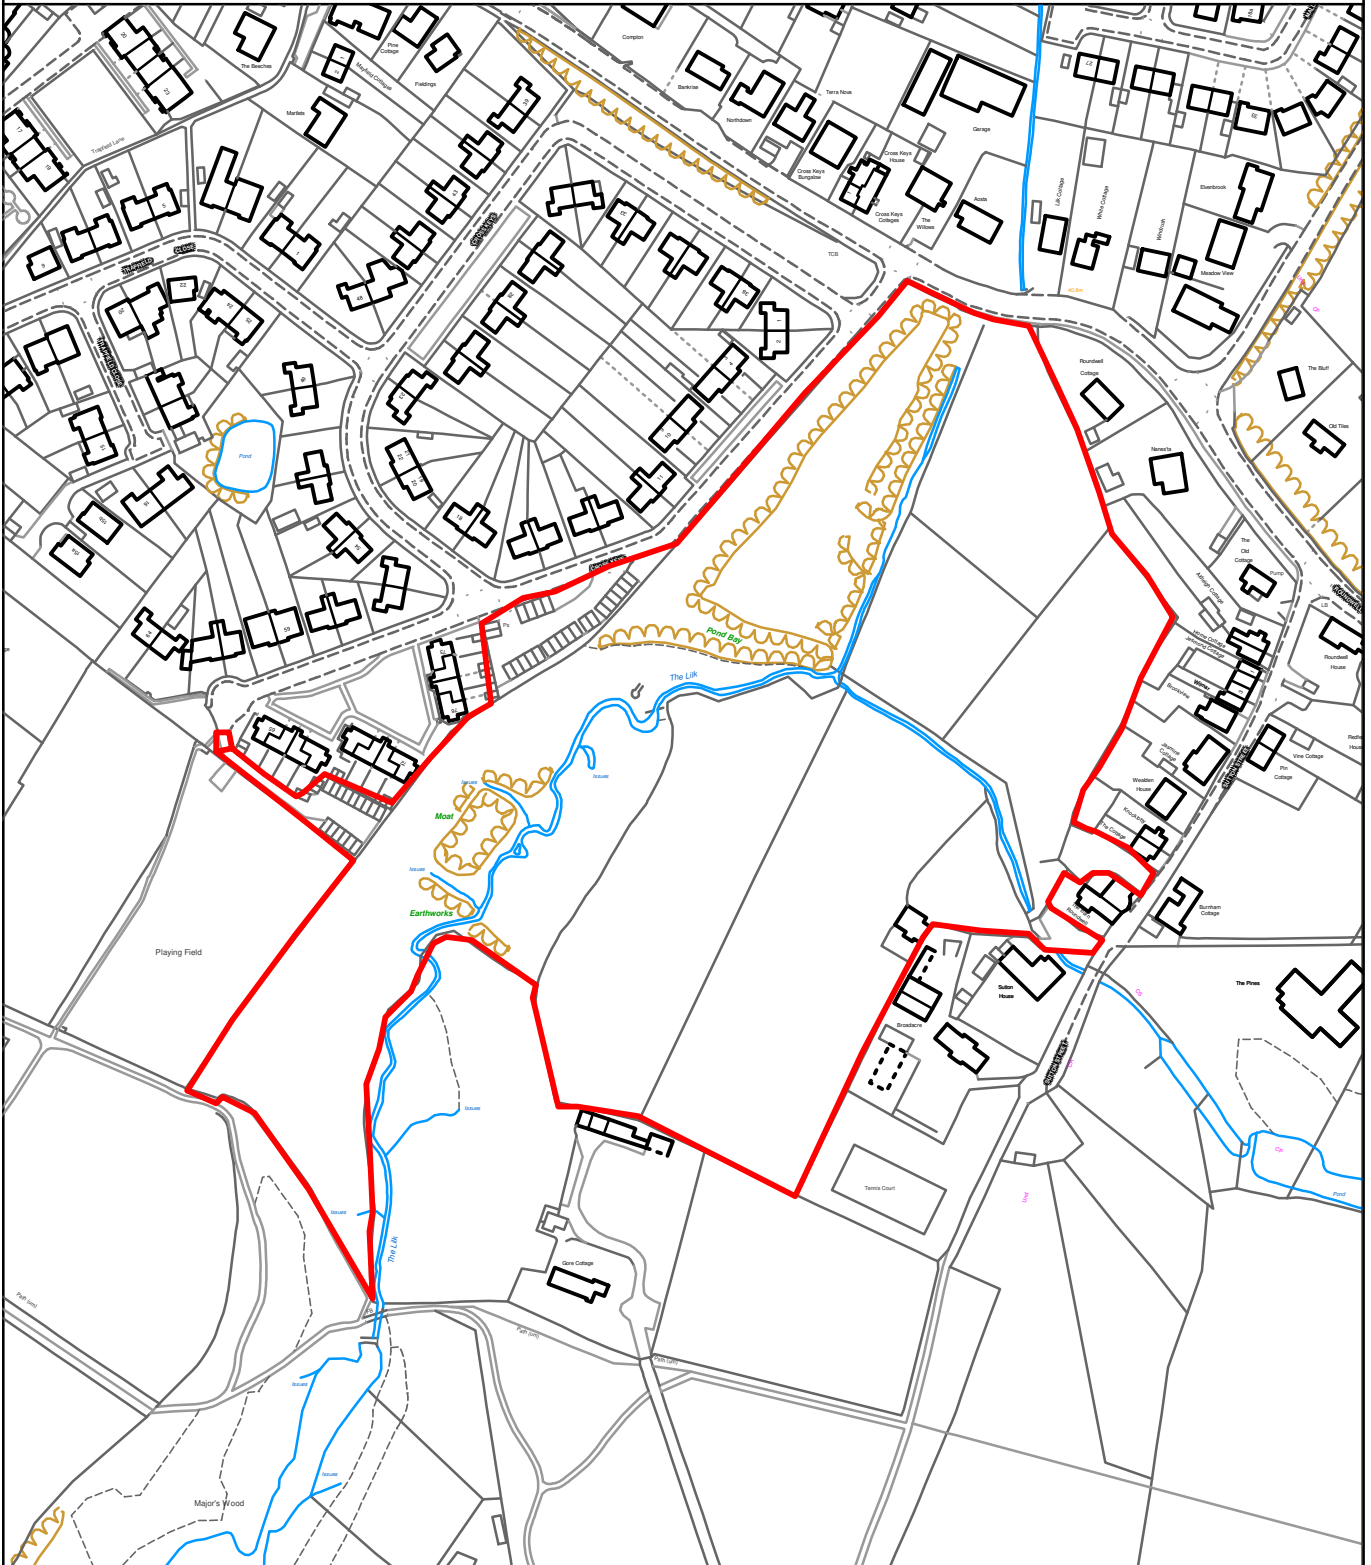

THE MAIDSTONE BOROUGH COUNCIL

Land To The South Of
Cross Keys
Bearsted
Kent

MBC Ref: 14/504795

Reproduced from the Ordnance Survey mapping with the permission of the Controller of Her Majesty's Stationary Office ©Crown Copyright. Unauthorised reproduction infringes Crown Copyright and may lead to prosecution or civil proceedings. The Maidstone Borough Council Licence No. 100019636, 2014. Scale 1:2500