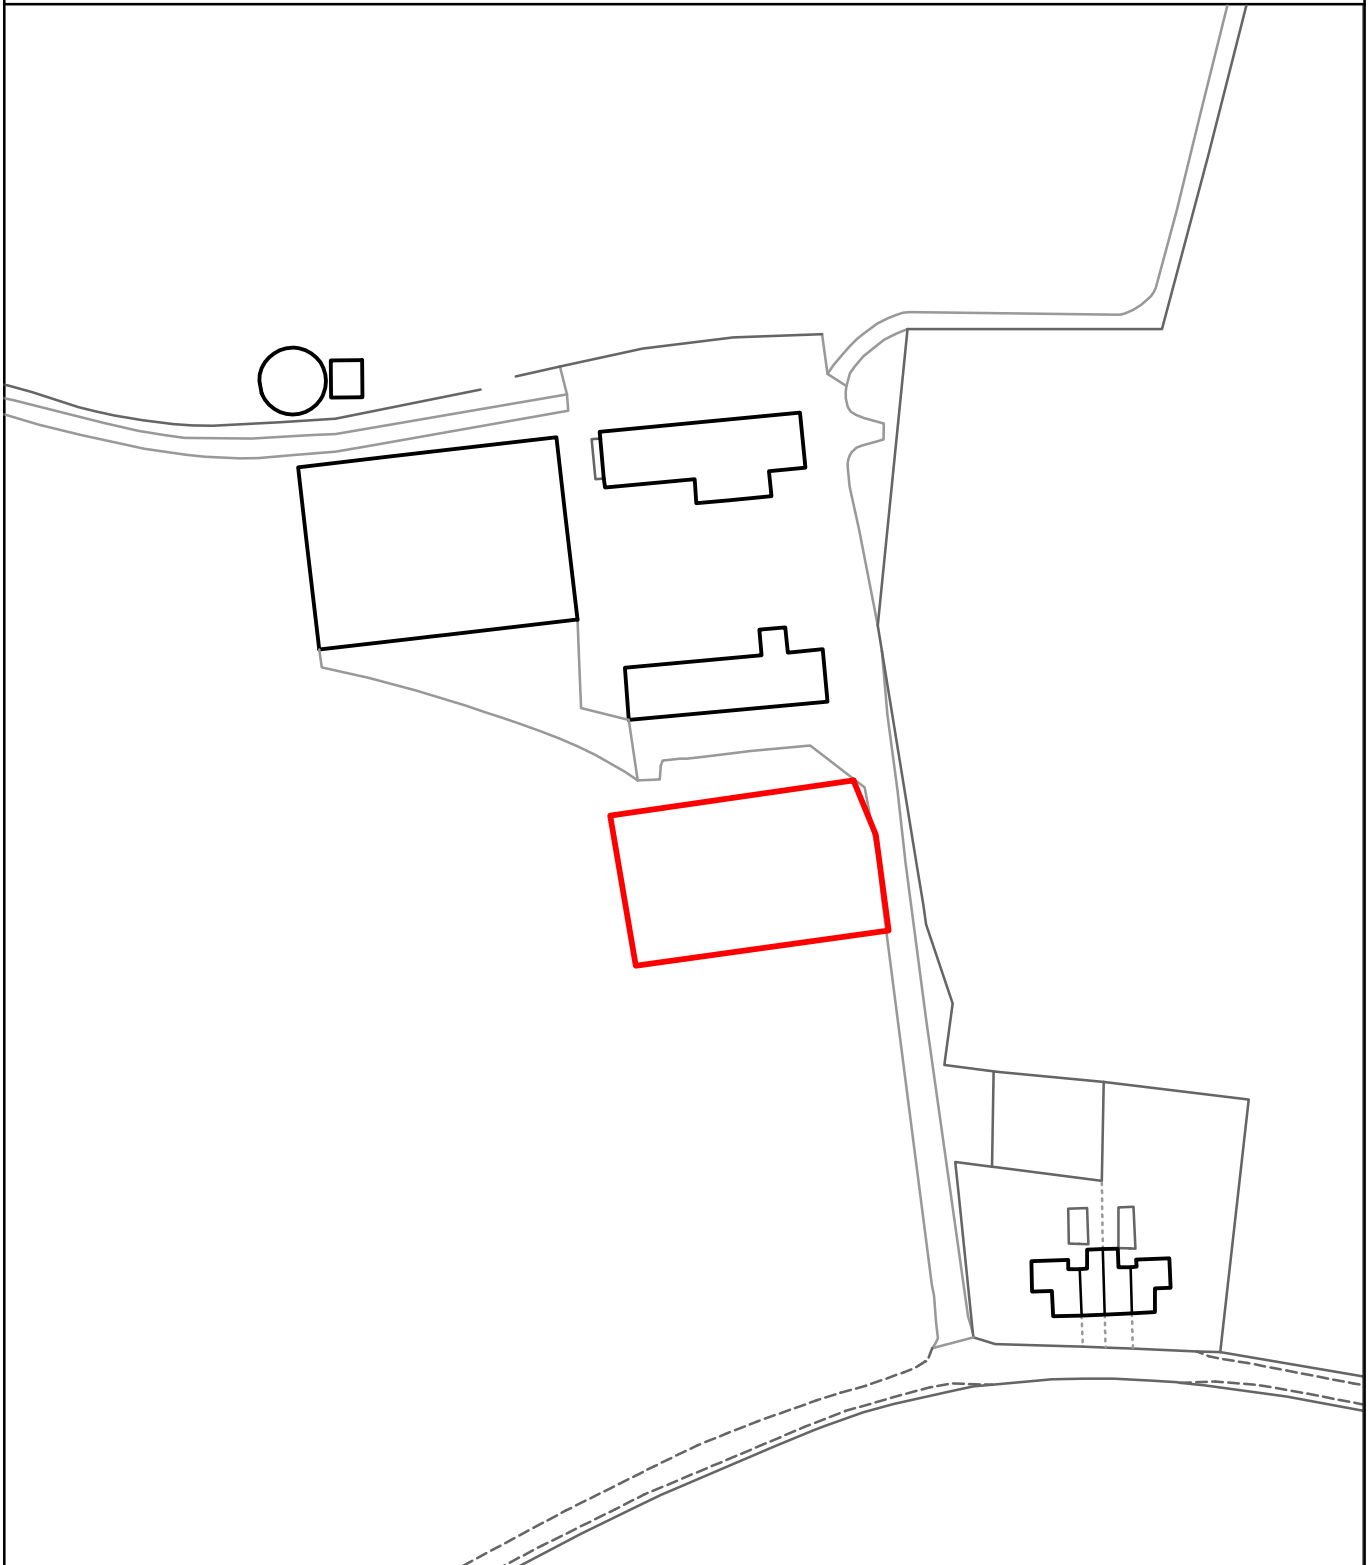

THE MAIDSTONE BOROUGH COUNCIL

Warnhams Farm
Hunt Street
West Farleigh, Kent
ME15 0ND

MBC Ref: 14/504905

Reproduced from the Ordnance Survey mapping with the permission of the Controller of Her Majesty's Stationary Office ©Crown Copyright. Unauthorised reproduction infringes Crown Copyright and may lead to prosecution or civil proceedings. The Maidstone Borough Council Licence No. 100019636, 2014. Scale 1:1250