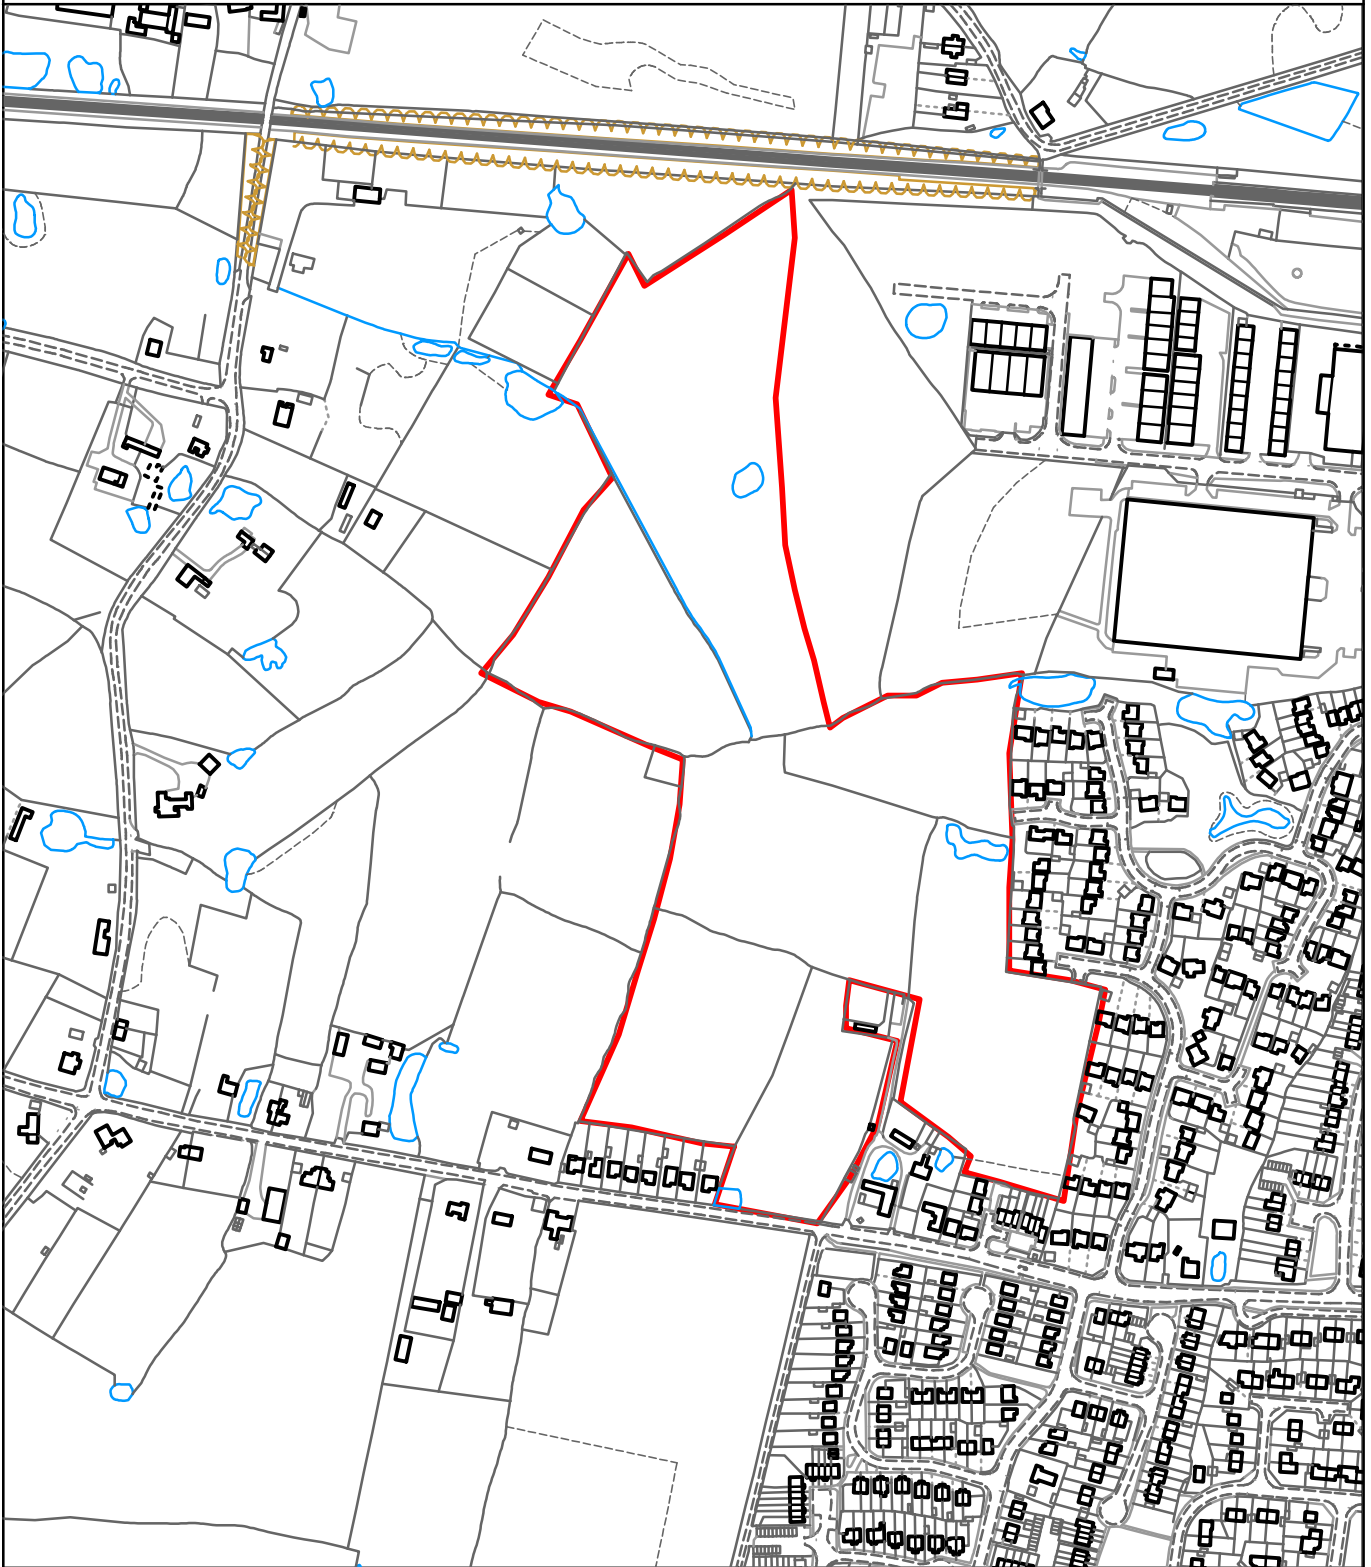

THE MAIDSTONE BOROUGH COUNCIL

Hen And Duckhurst Farm
Marden Road
Staplehurst, Kent
TN12 0PD

MBC Ref: 14/502010

Reproduced from the Ordnance Survey mapping with the permission of the Controller of Her Majesty's Stationary Office ©Crown Copyright. Unauthorised reproduction infringes Crown Copyright and may lead to prosecution or civil proceedings. The Maidstone Borough Council Licence No. 100019636, 2014. Scale 1:5000