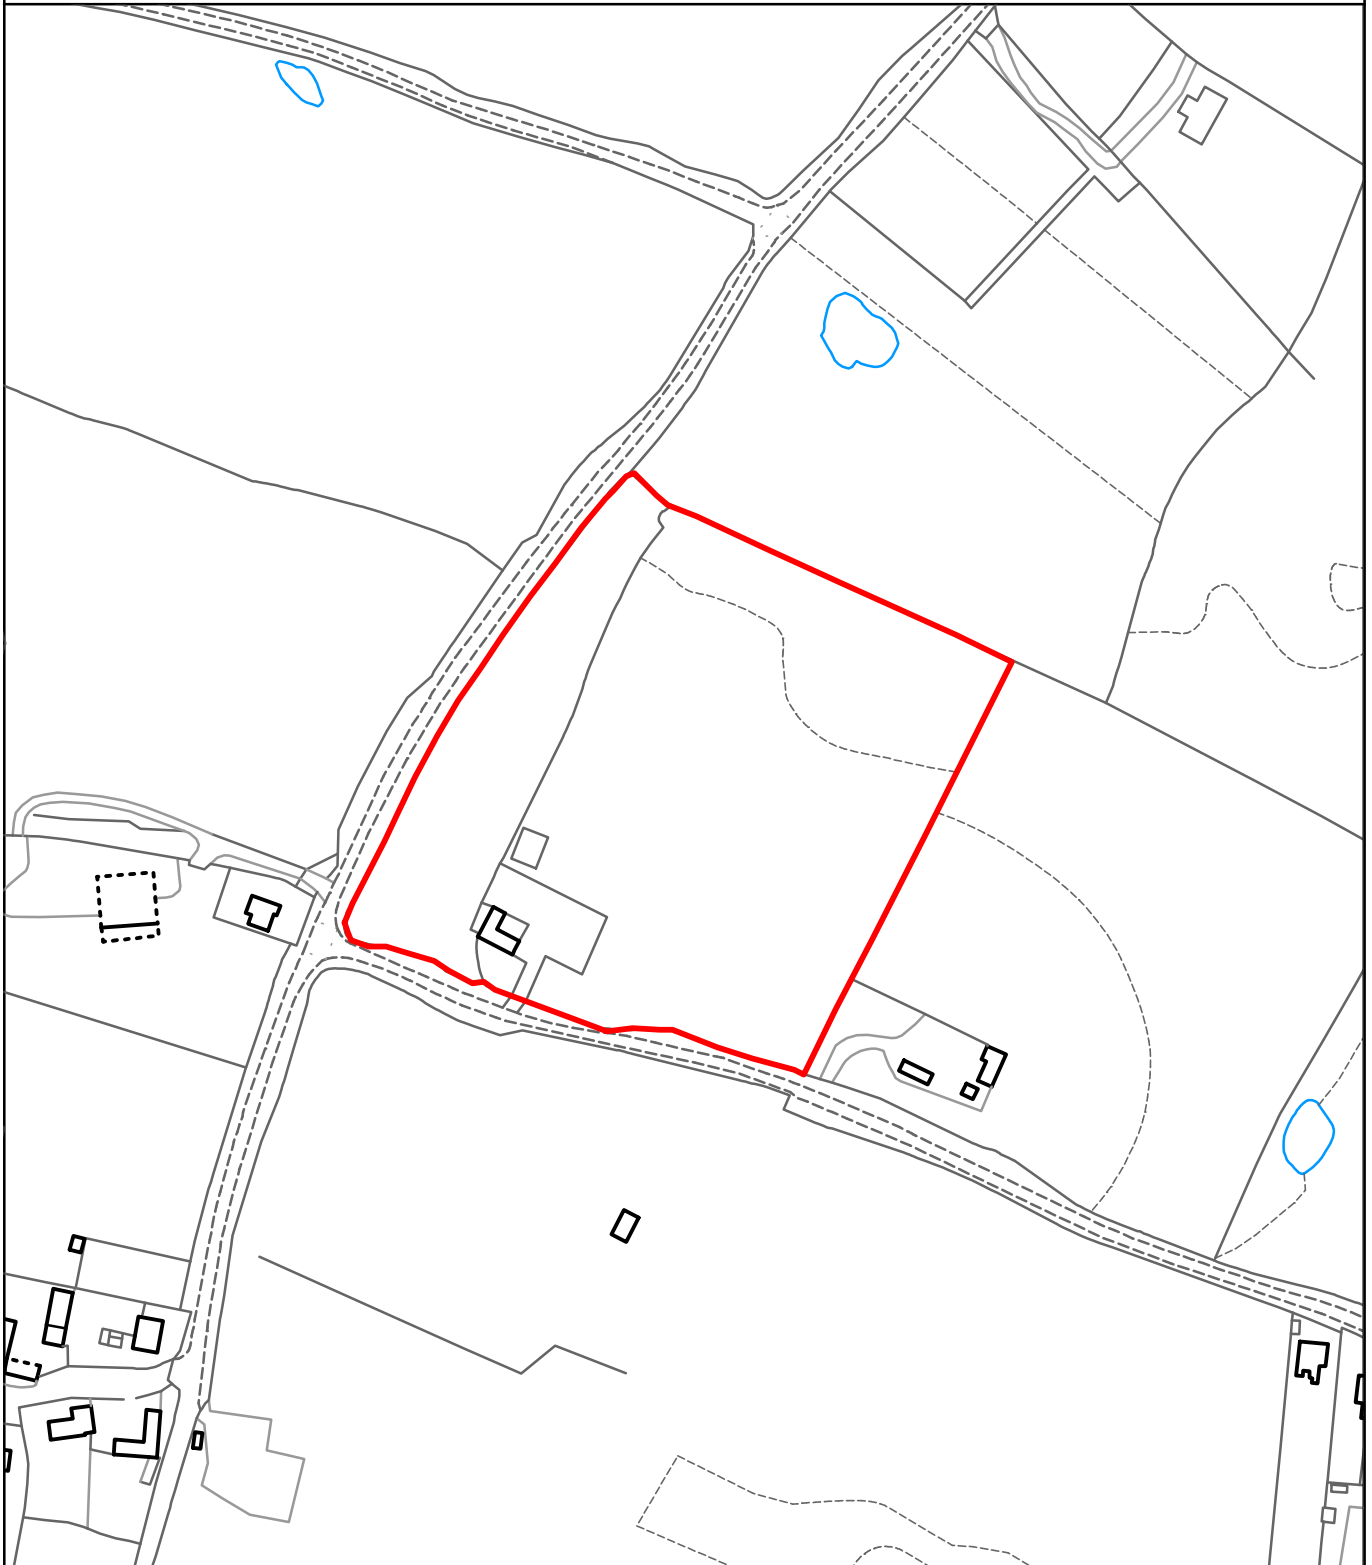

THE MAIDSTONE BOROUGH COUNCIL

Land Off, Clapper Lane
Staplehurst
Kent
TN12 0RB

MBC Ref: 13/1453

Reproduced from the Ordnance Survey mapping with the permission of the Controller of Her Majesty's Stationary Office ©Crown Copyright. Unauthorised reproduction infringes Crown Copyright and may lead to prosecution or civil proceedings. The Maidstone Borough Council Licence No. 100019636, 2014. Scale 1:2500