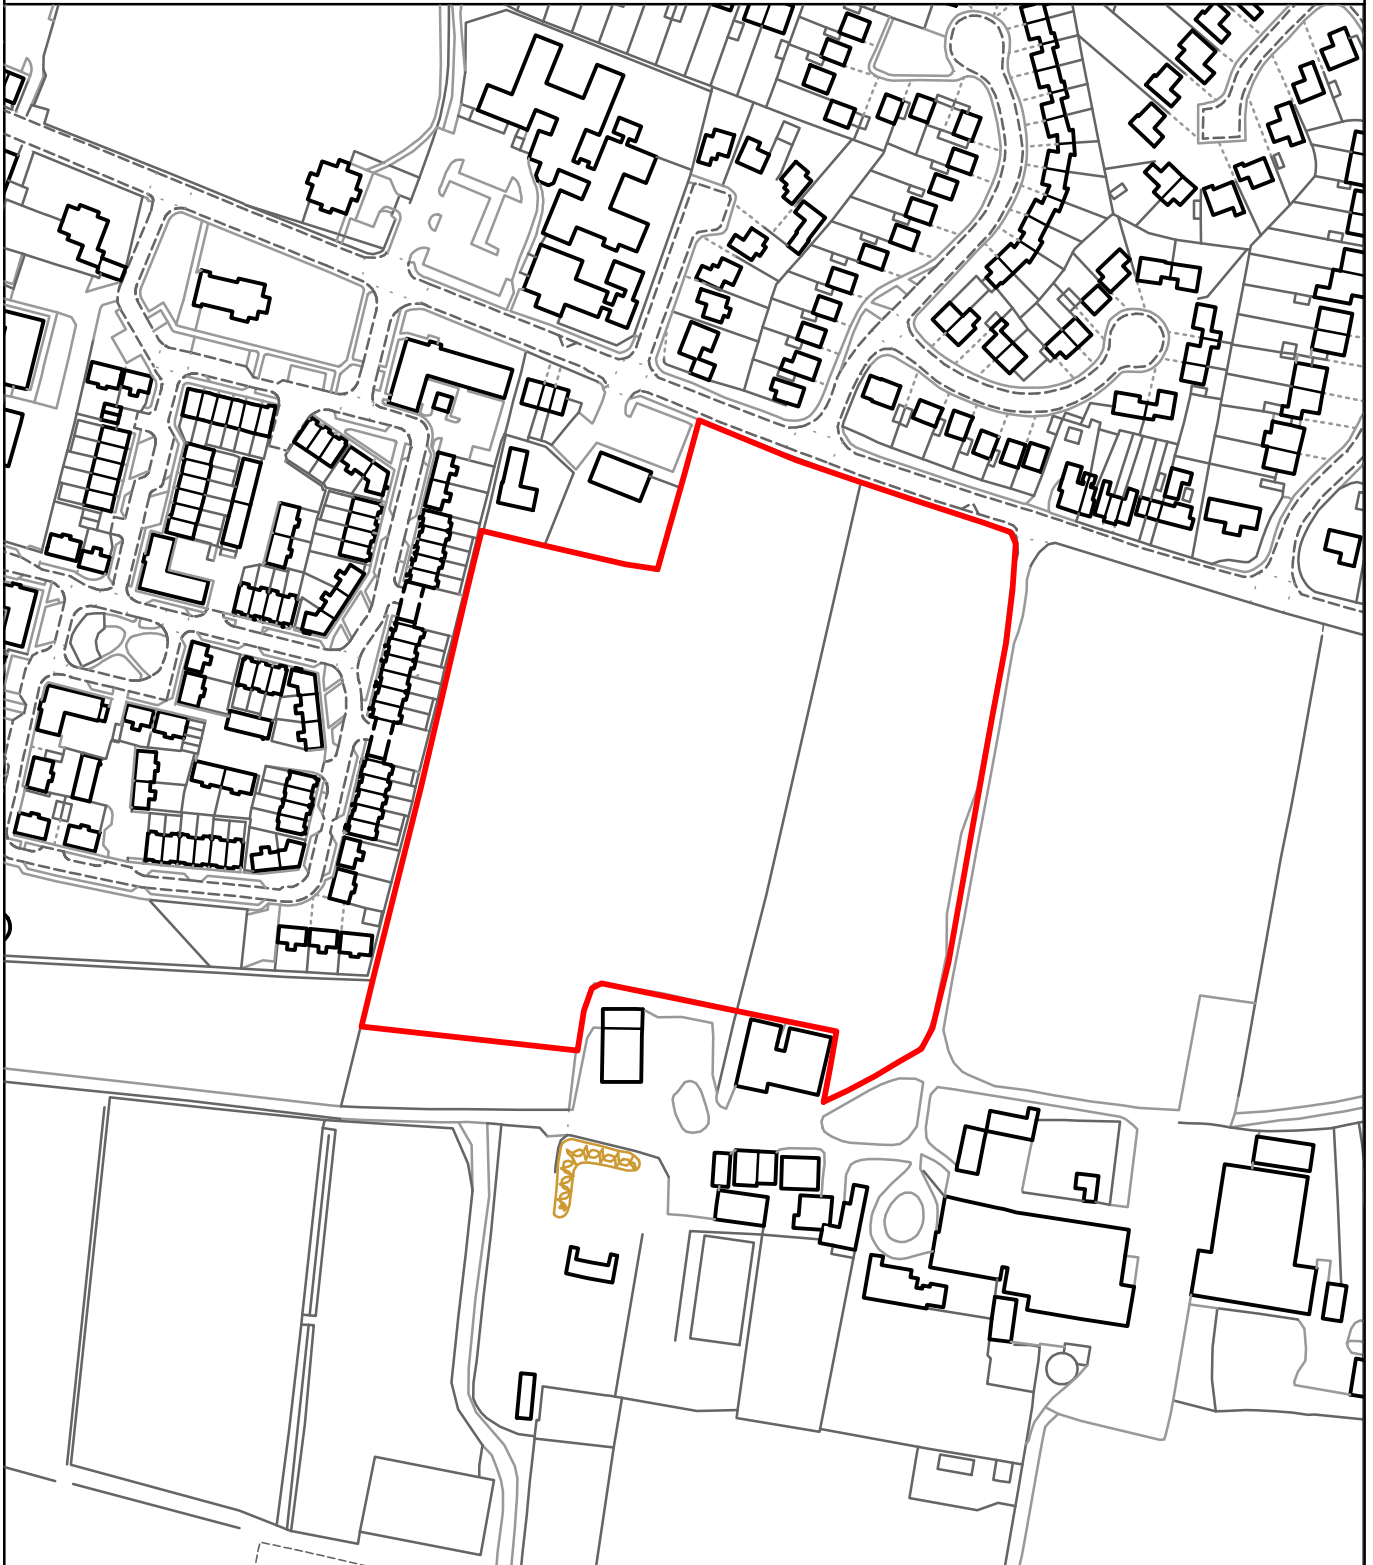

# THE MAIDSTONE BOROUGH COUNCIL

Land South Of  
Heath Road  
Coxheath, Kent  
ME17 4PB

MBC Ref: 14/0566

Reproduced from the Ordnance Survey mapping with the permission of the Controller of Her Majesty's Stationary Office ©Crown Copyright. Unauthorised reproduction infringes Crown Copyright and may lead to prosecution or civil proceedings. The Maidstone Borough Council Licence No. 100019636, 2014. Scale 1:2500