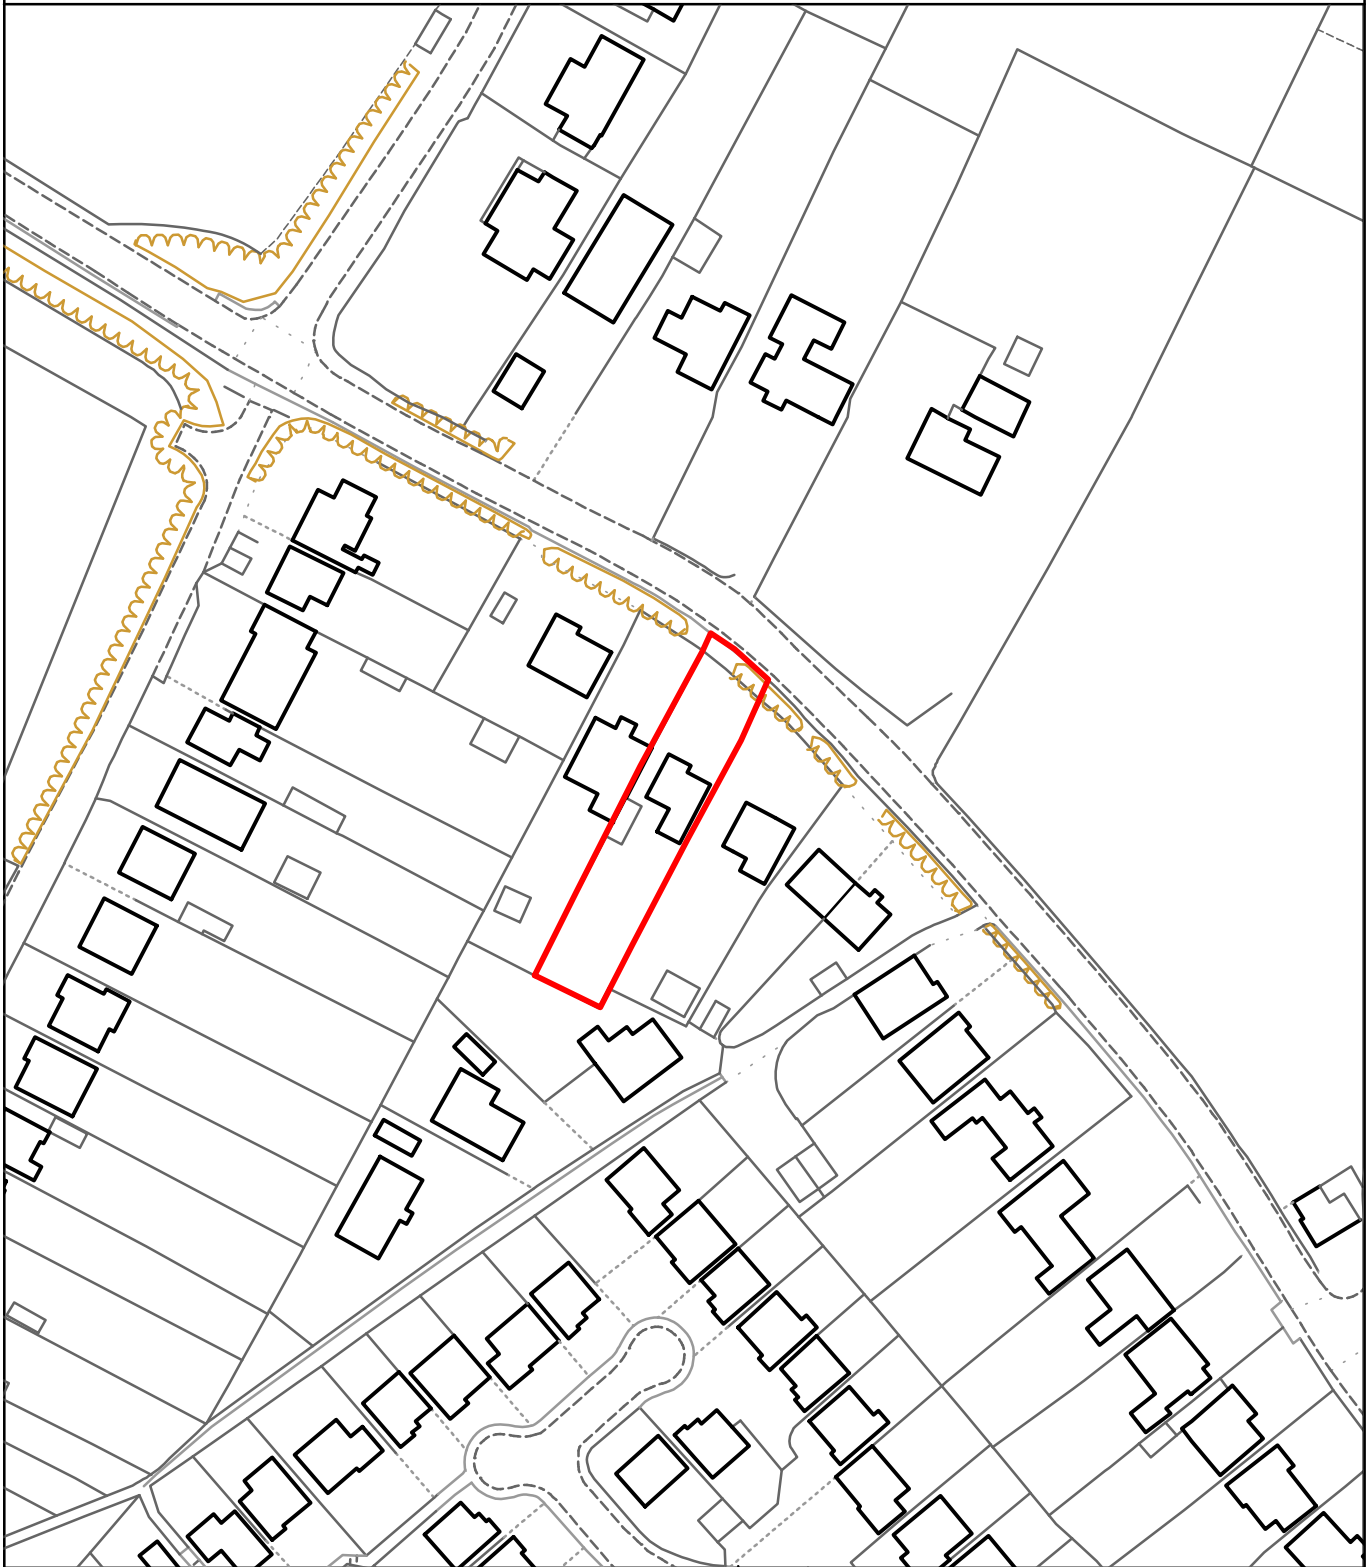

THE MAIDSTONE BOROUGH COUNCIL

Little Birling
Ware Street
Weaving
Kent
ME14 5LA

MBC Ref: 14/504538

Reproduced from the Ordnance Survey mapping with the permission of the Controller of Her Majesty's Stationary Office ©Crown Copyright. Unauthorised reproduction infringes Crown Copyright and may lead to prosecution or civil proceedings. The Maidstone Borough Council Licence No. 100019636, 2014. Scale 1:1250