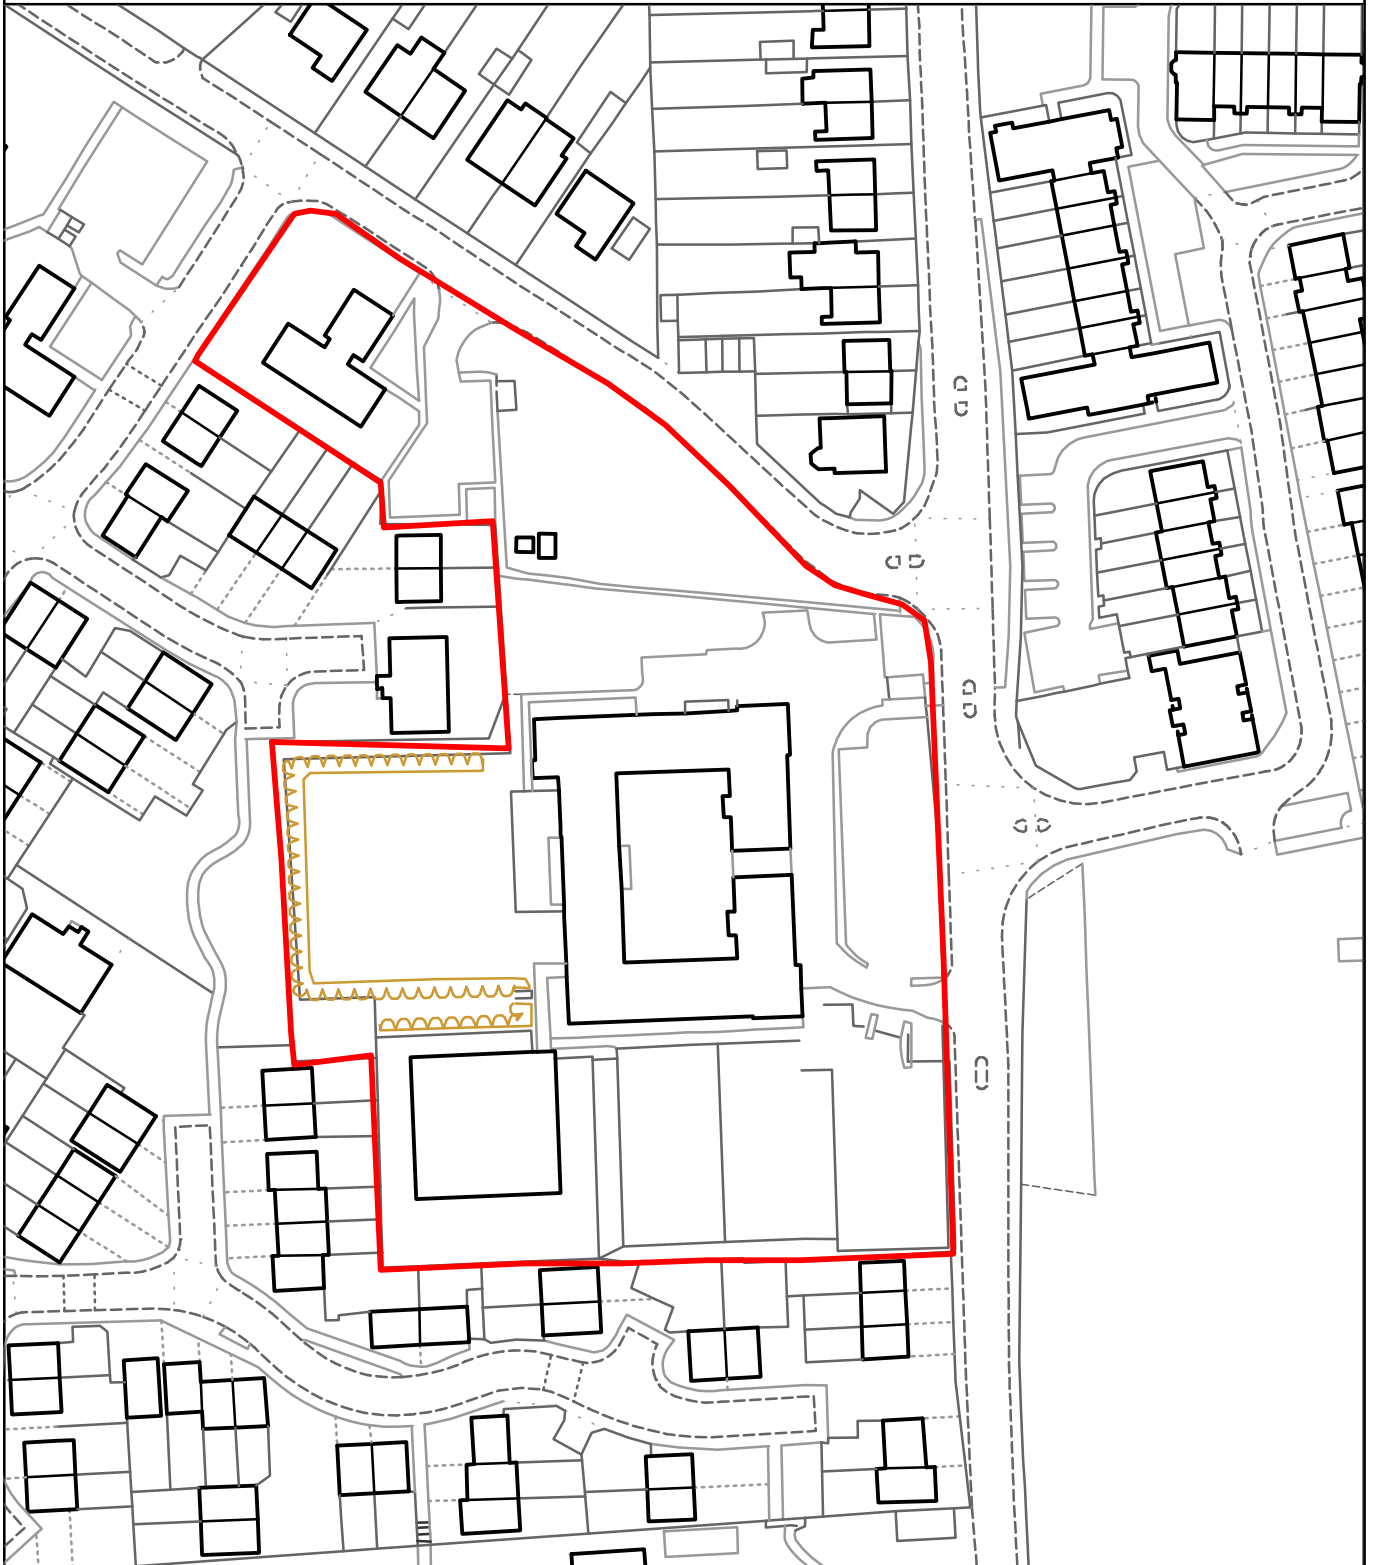

THE MAIDSTONE BOROUGH COUNCIL

Land At Oakapple Lane And
Hermitage Lane
Maidstone
Kent

MBC Ref: 14/500412

Reproduced from the Ordnance Survey mapping with the permission of the Controller of Her Majesty's Stationary Office ©Crown Copyright. Unauthorised reproduction infringes Crown Copyright and may lead to prosecution or civil proceedings. The Maidstone Borough Council Licence No. 100019636, 2014. Scale 1:2500

Rob Jarman
Head of Planning