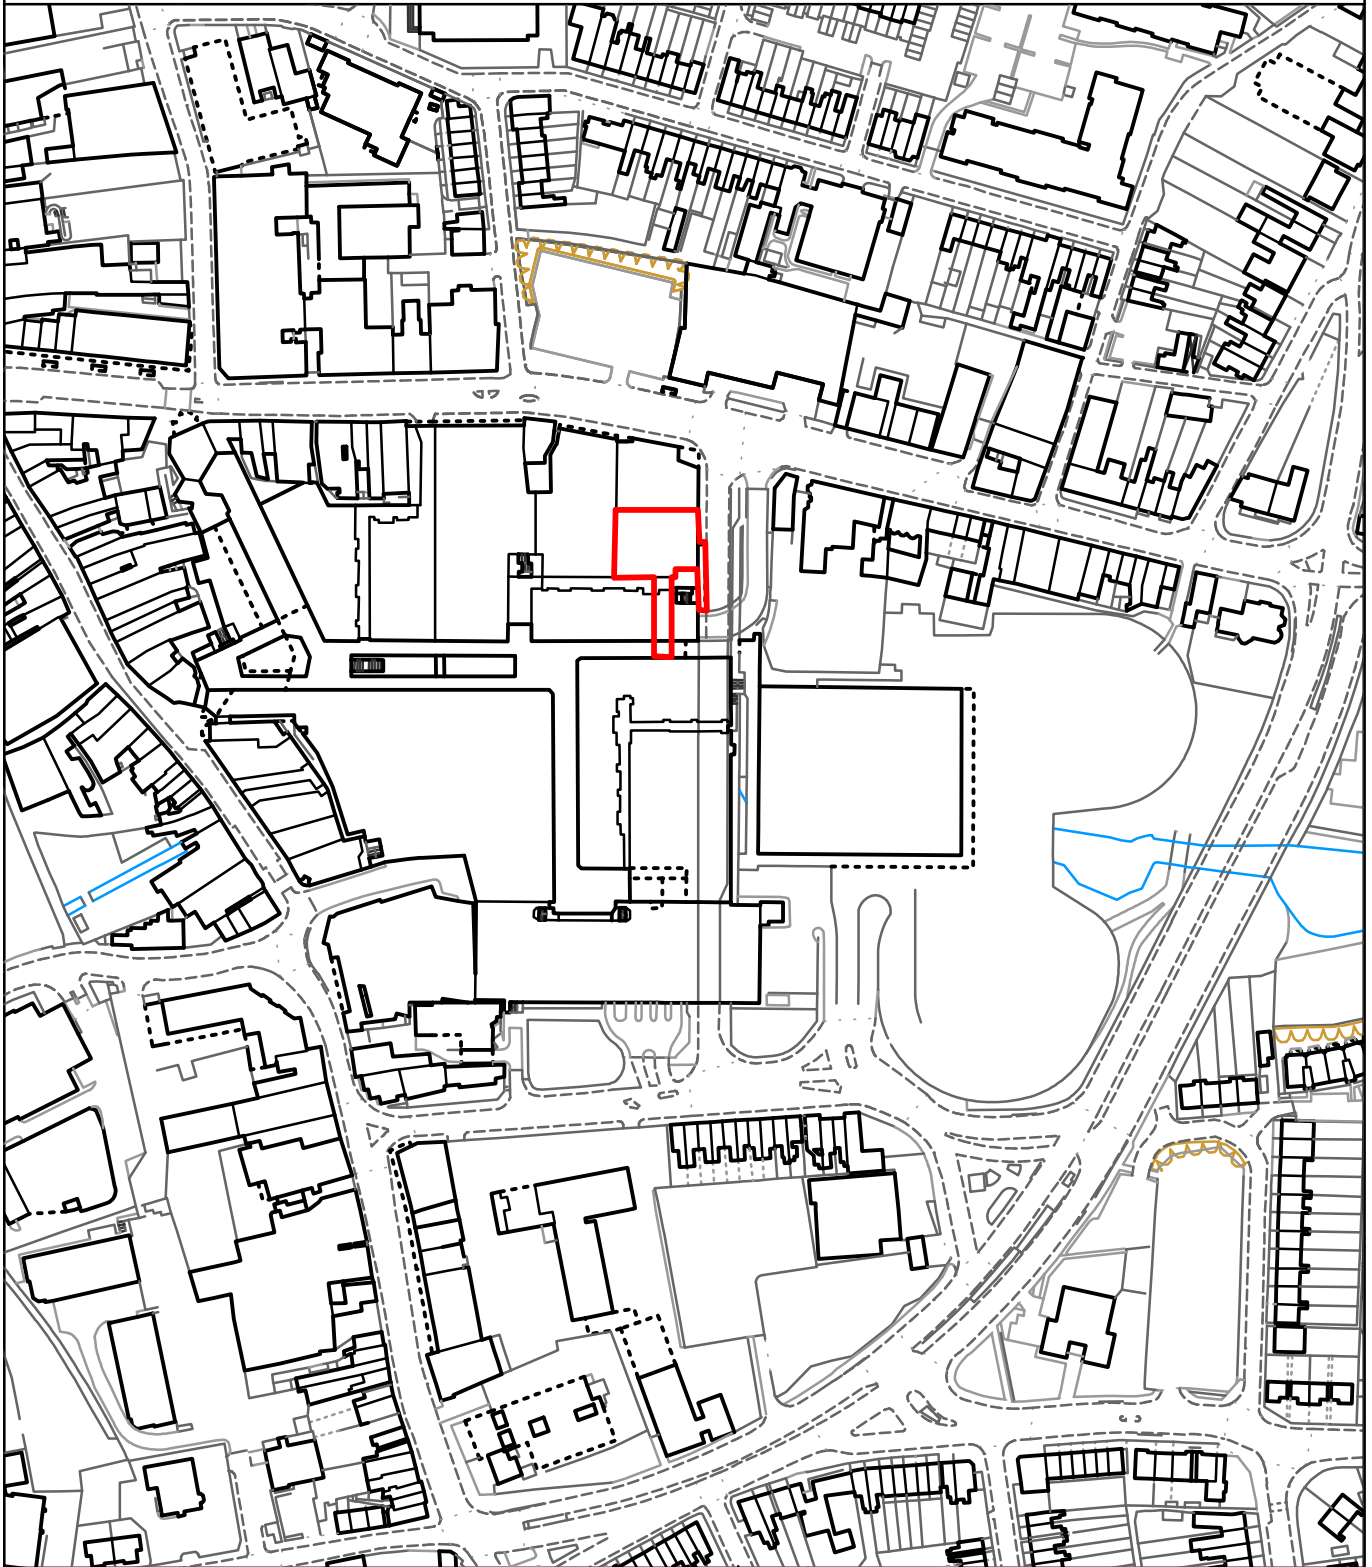

# THE MAIDSTONE BOROUGH COUNCIL

Maidstone Borough Council  
Maidstone House  
King Street  
Maidstone, Kent  
ME15 6JQ

MBC Ref: 15/503305

Reproduced from the Ordnance Survey mapping with the permission of the Controller of Her Majesty's Stationary Office ©Crown Copyright. Unauthorised reproduction infringes Crown Copyright and may lead to prosecution or civil proceedings. The Maidstone Borough Council Licence No. 100019636, 2014. Scale 1:2500

**Rob Jarman**  
Head of Planning