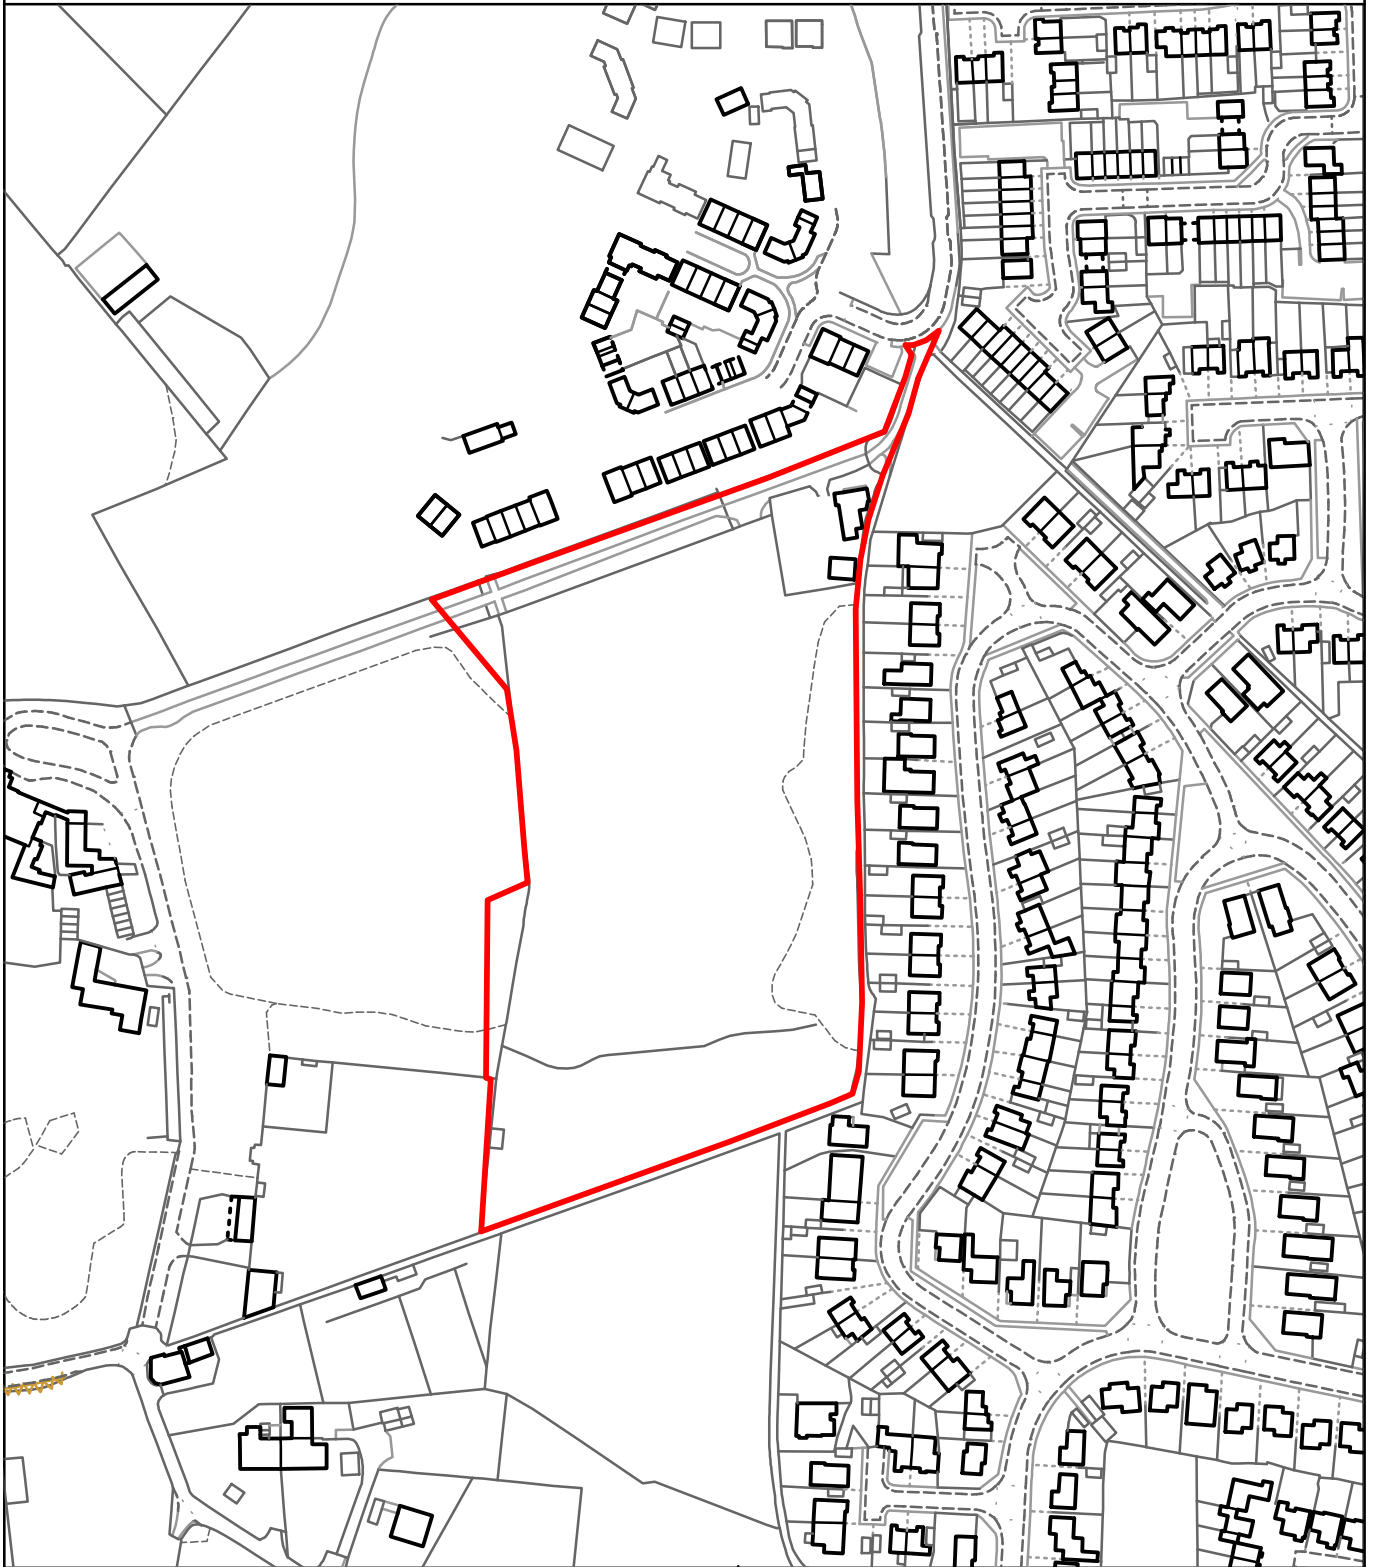

# THE MAIDSTONE BOROUGH COUNCIL

Land At Postley Road  
Maidstone  
Kent  
ME15 6RH

MBC Ref: 13/2038

Reproduced from the Ordnance Survey mapping with the permission of the Controller of Her Majesty's Stationary Office ©Crown Copyright. Unauthorised reproduction infringes Crown Copyright and may lead to prosecution or civil proceedings. The Maidstone Borough Council Licence No. 100019636, 2014. Scale 1:2500