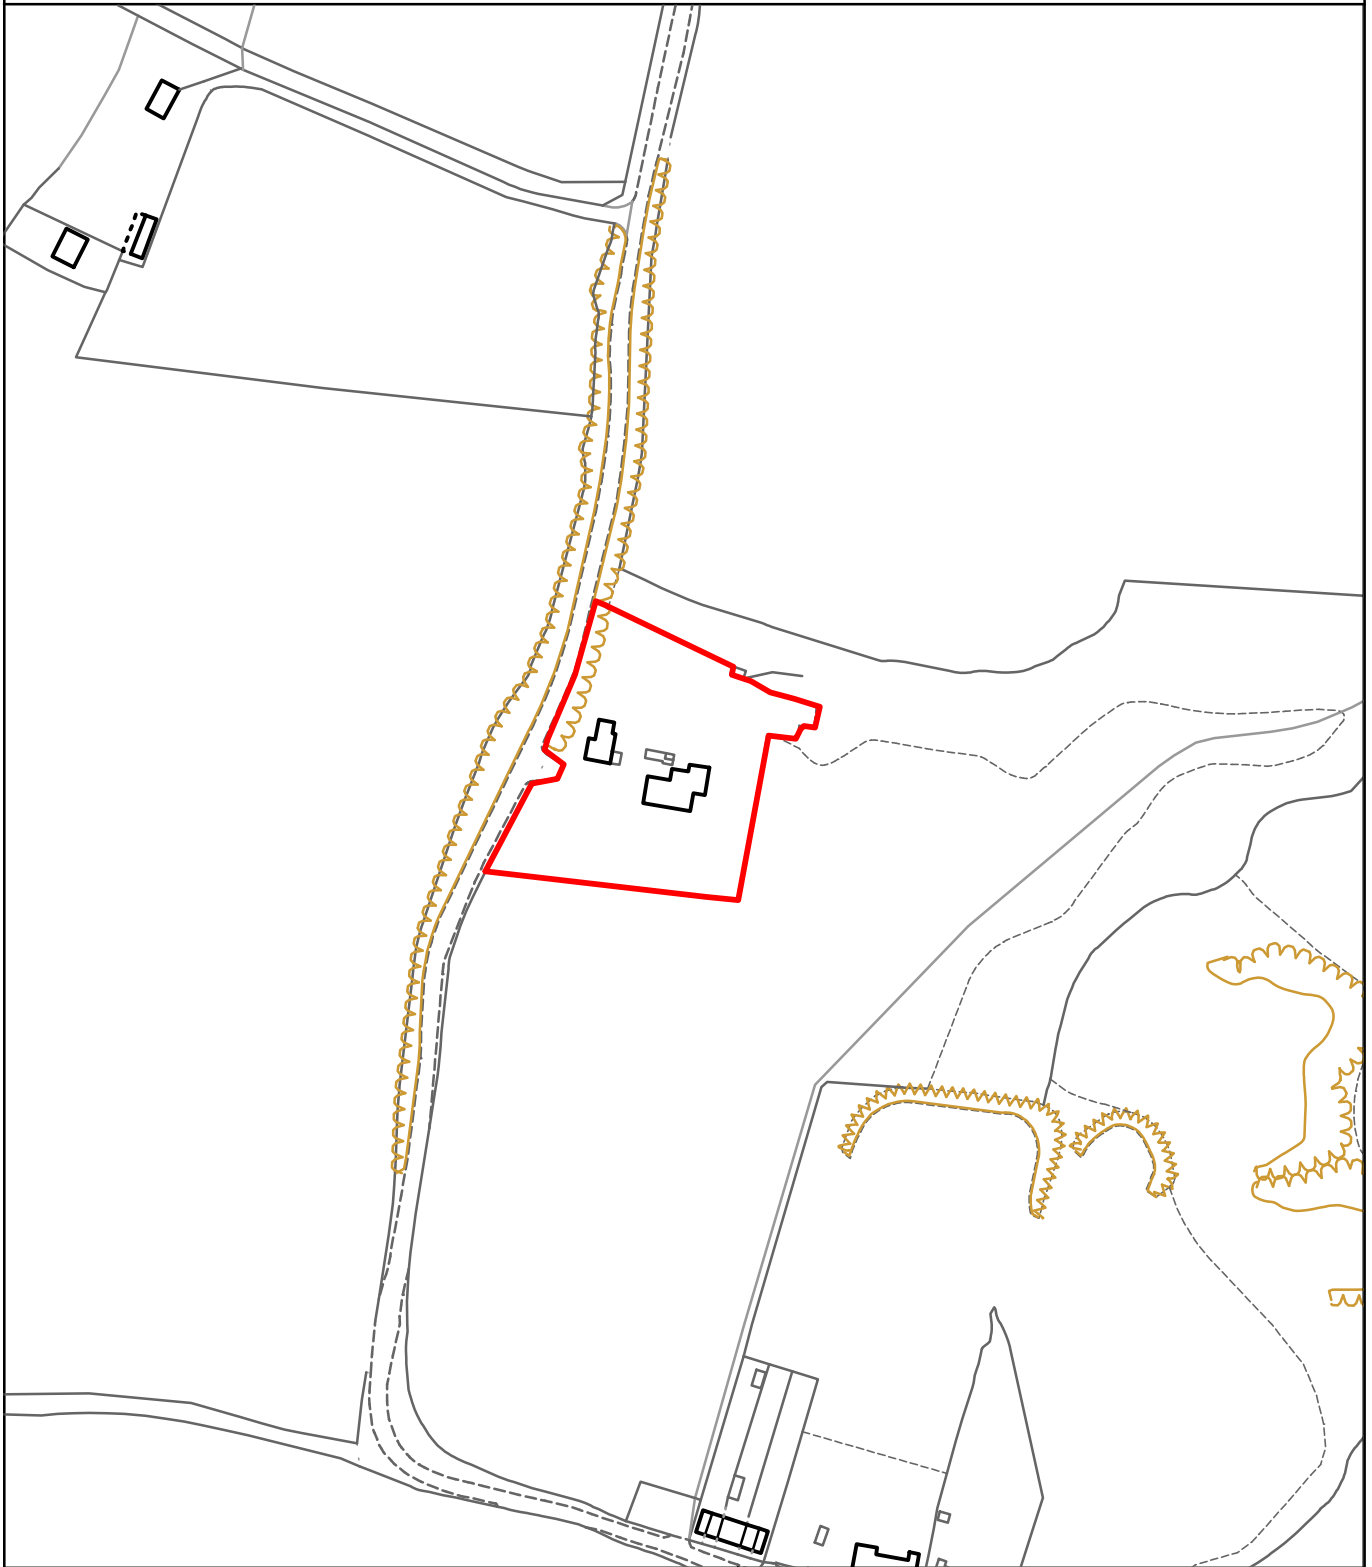

# THE MAIDSTONE BOROUGH COUNCIL

Highfield  
Faversham Road  
Lenham  
Kent  
ME17 2EX

MBC Ref: 14/504944

Reproduced from the Ordnance Survey mapping with the permission of the Controller of Her Majesty's Stationary Office ©Crown Copyright. Unauthorised reproduction infringes Crown Copyright and may lead to prosecution or civil proceedings. The Maidstone Borough Council Licence No. 100019636, 2014. Scale 1:1250