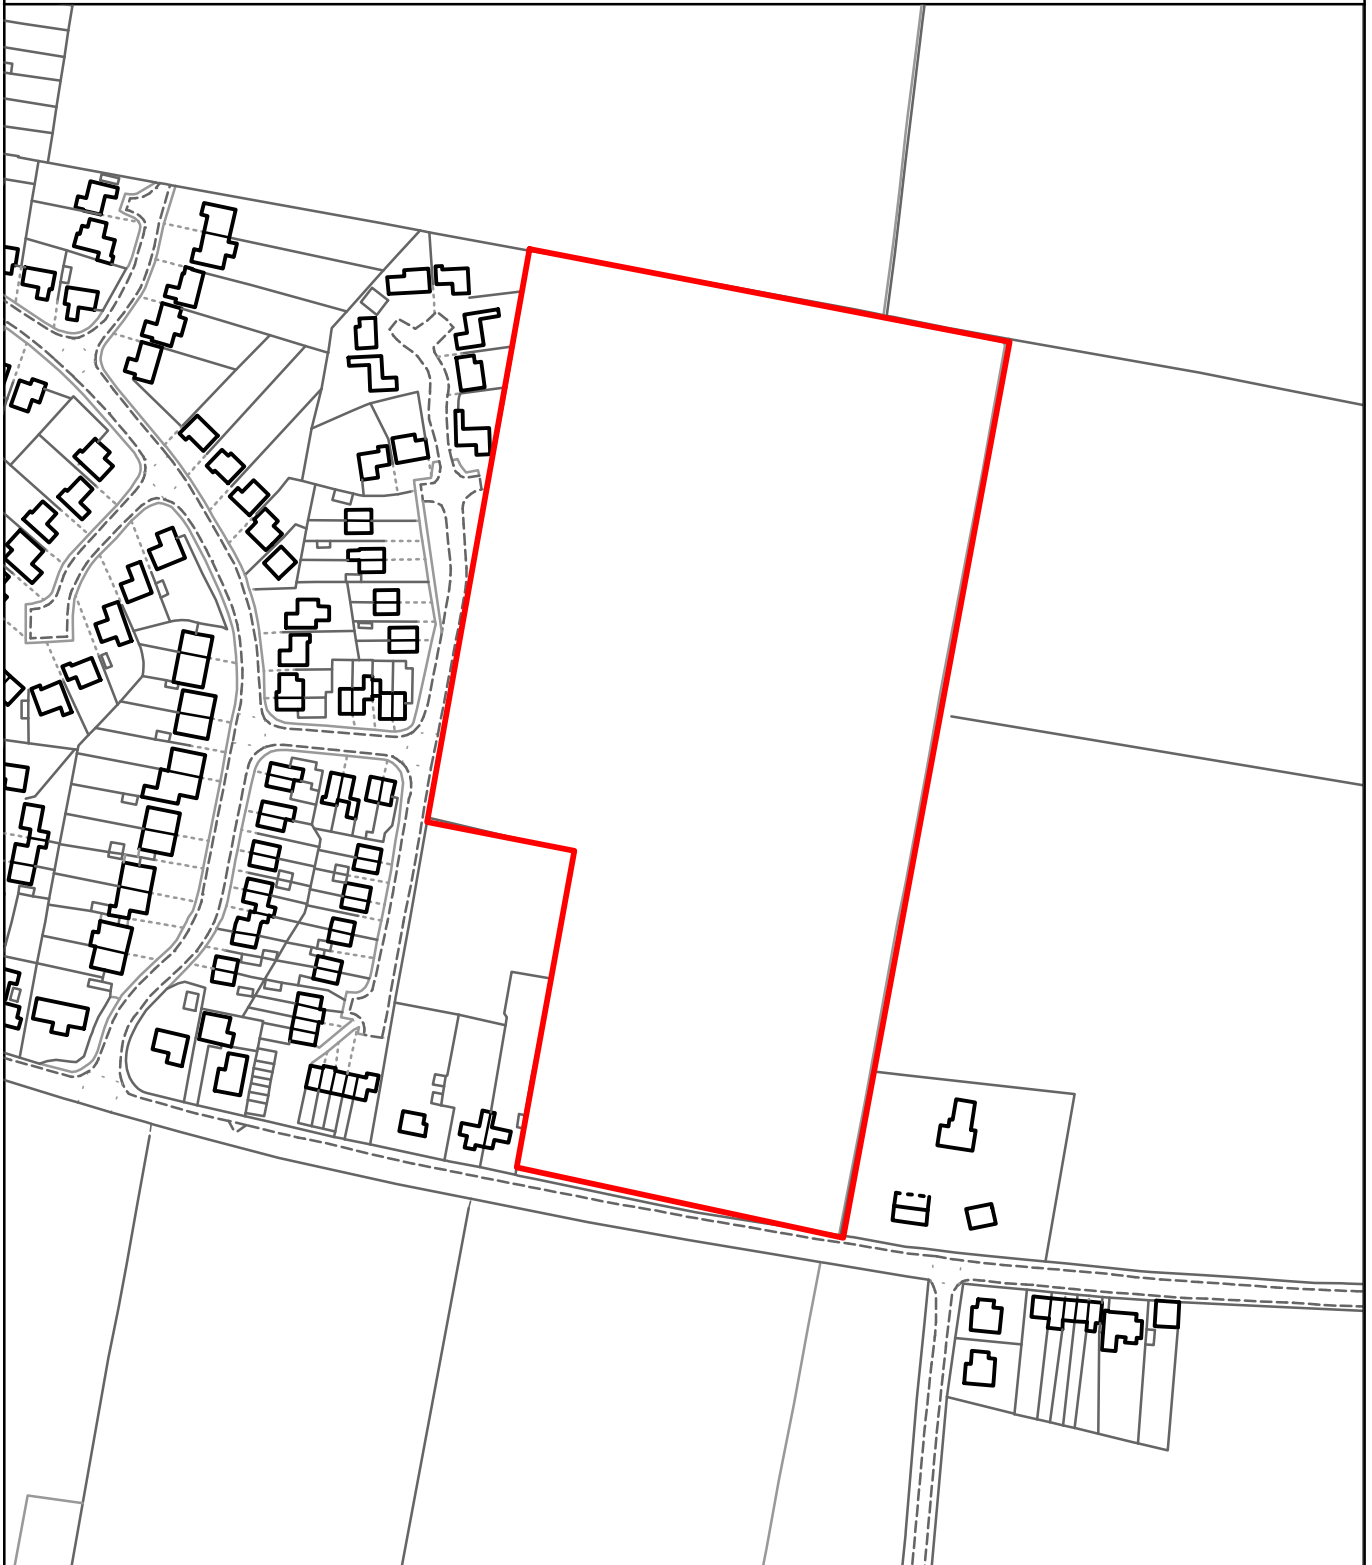

# THE MAIDSTONE BOROUGH COUNCIL

Land North Of,  
Heath Road,  
Coxheath,  
Kent

MBC Ref: 14/0836

Reproduced from the Ordnance Survey mapping with the permission of the Controller of Her Majesty's Stationary Office ©Crown Copyright. Unauthorised reproduction infringes Crown Copyright and may lead to prosecution or civil proceedings. The Maidstone Borough Council Licence No. 100019636, 2014. Scale 1:2500