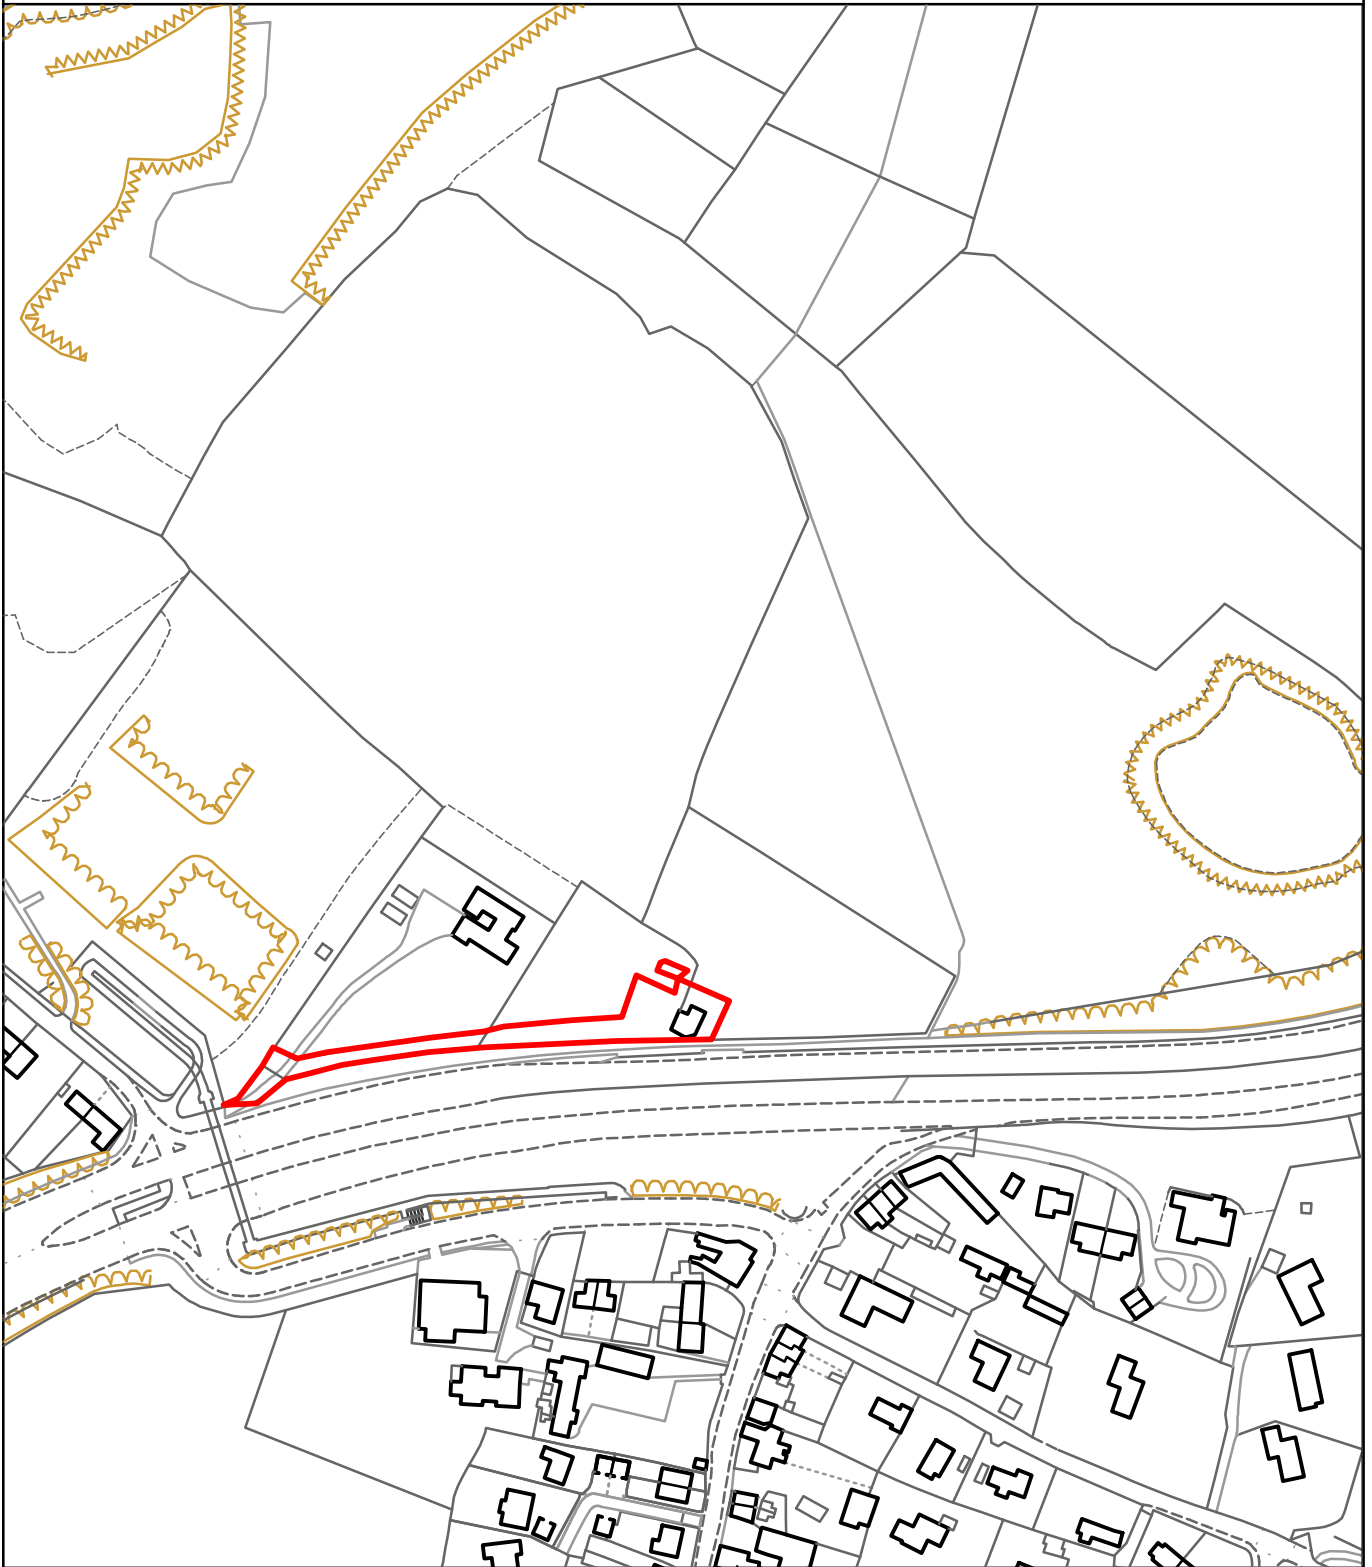

THE MAIDSTONE BOROUGH COUNCIL

Lynch Bank Farm Barn
Detling Hill
Detling
Kent
ME14 3EX

MBC Ref: 14/505920

Reproduced from the Ordnance Survey mapping with the permission of the Controller of Her Majesty's Stationary Office ©Crown Copyright. Unauthorised reproduction infringes Crown Copyright and may lead to prosecution or civil proceedings. The Maidstone Borough Council Licence No. 100019636, 2014. Scale 1:2500