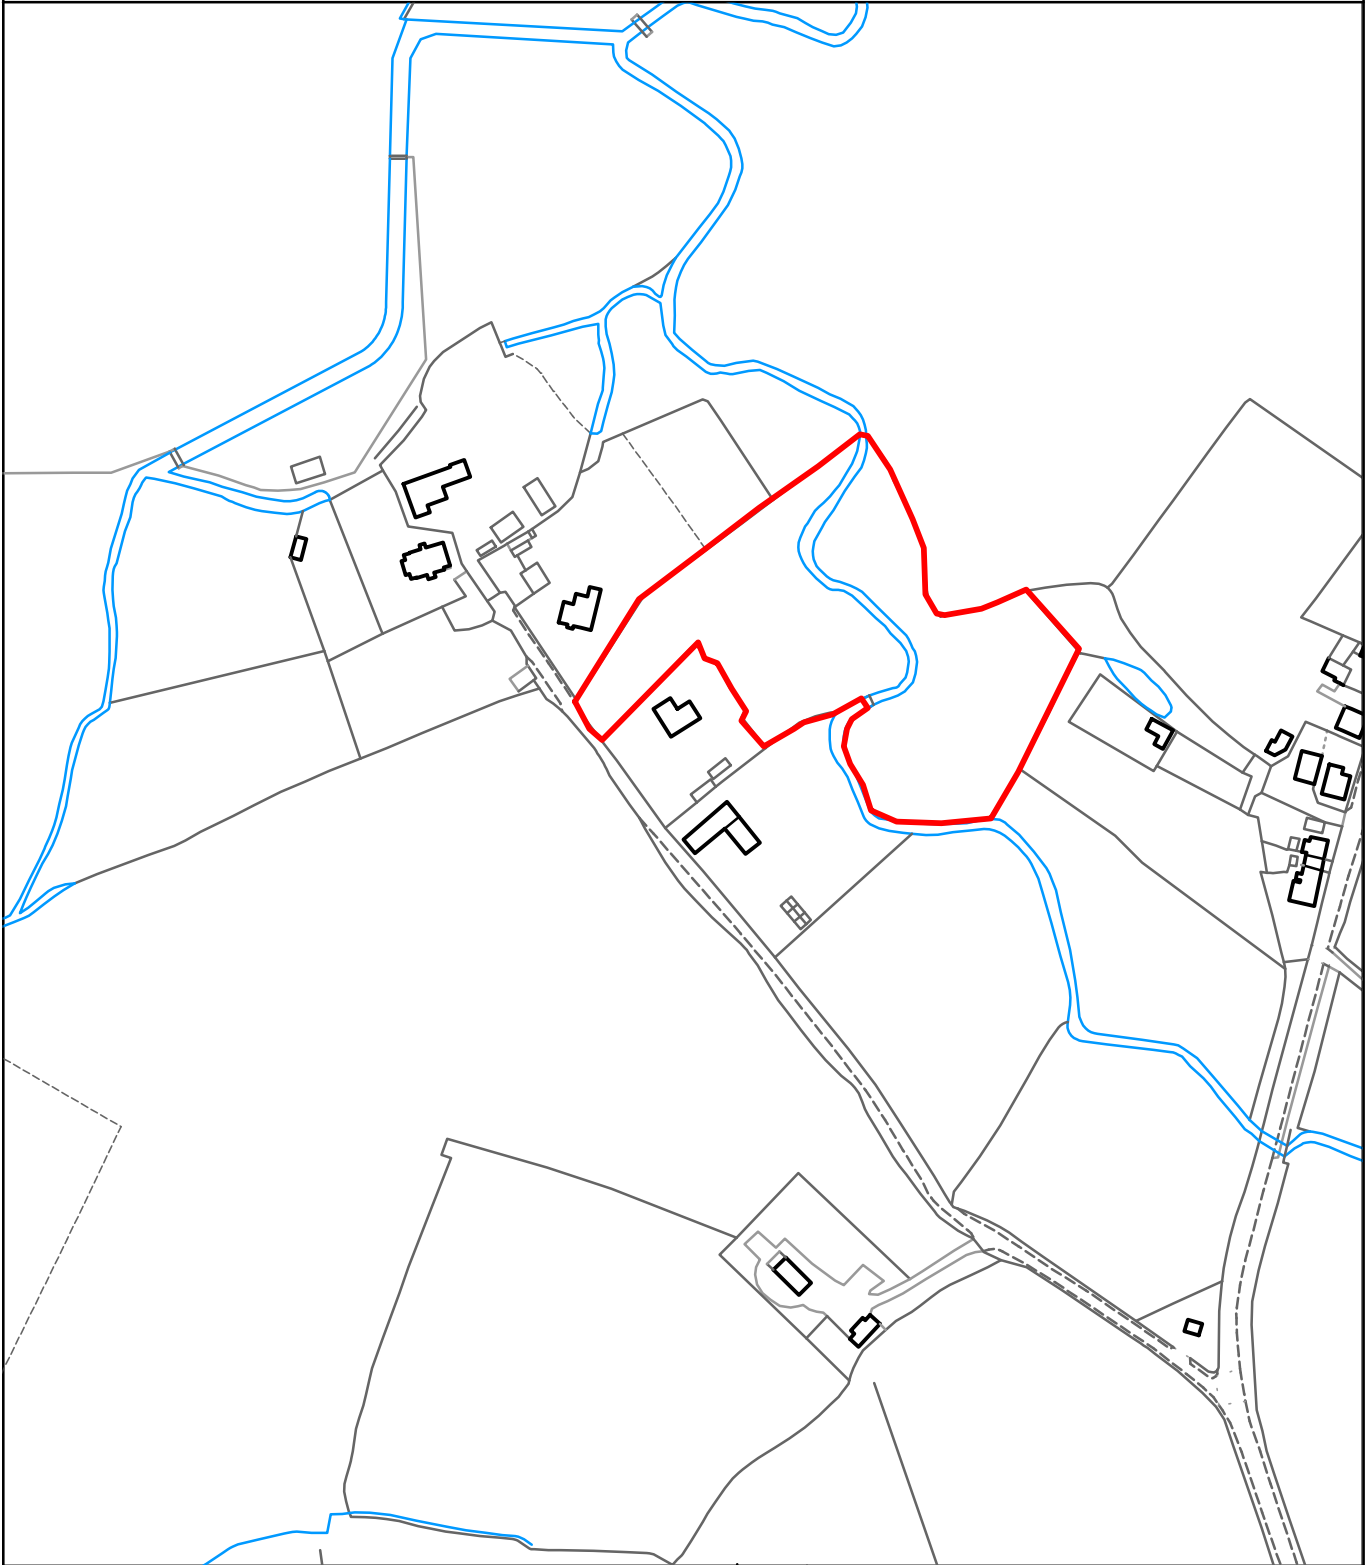

# THE MAIDSTONE BOROUGH COUNCIL

Roughlands  
Goudhurst Road  
Marden  
Kent  
TN12 9NH

MBC Ref: 14/506180

Reproduced from the Ordnance Survey mapping with the permission of the Controller of Her Majesty's Stationary Office ©Crown Copyright. Unauthorised reproduction infringes Crown Copyright and may lead to prosecution or civil proceedings. The Maidstone Borough Council Licence No. 100019636, 2014. Scale 1:2500

**Rob Jarman**  
Head of Planning