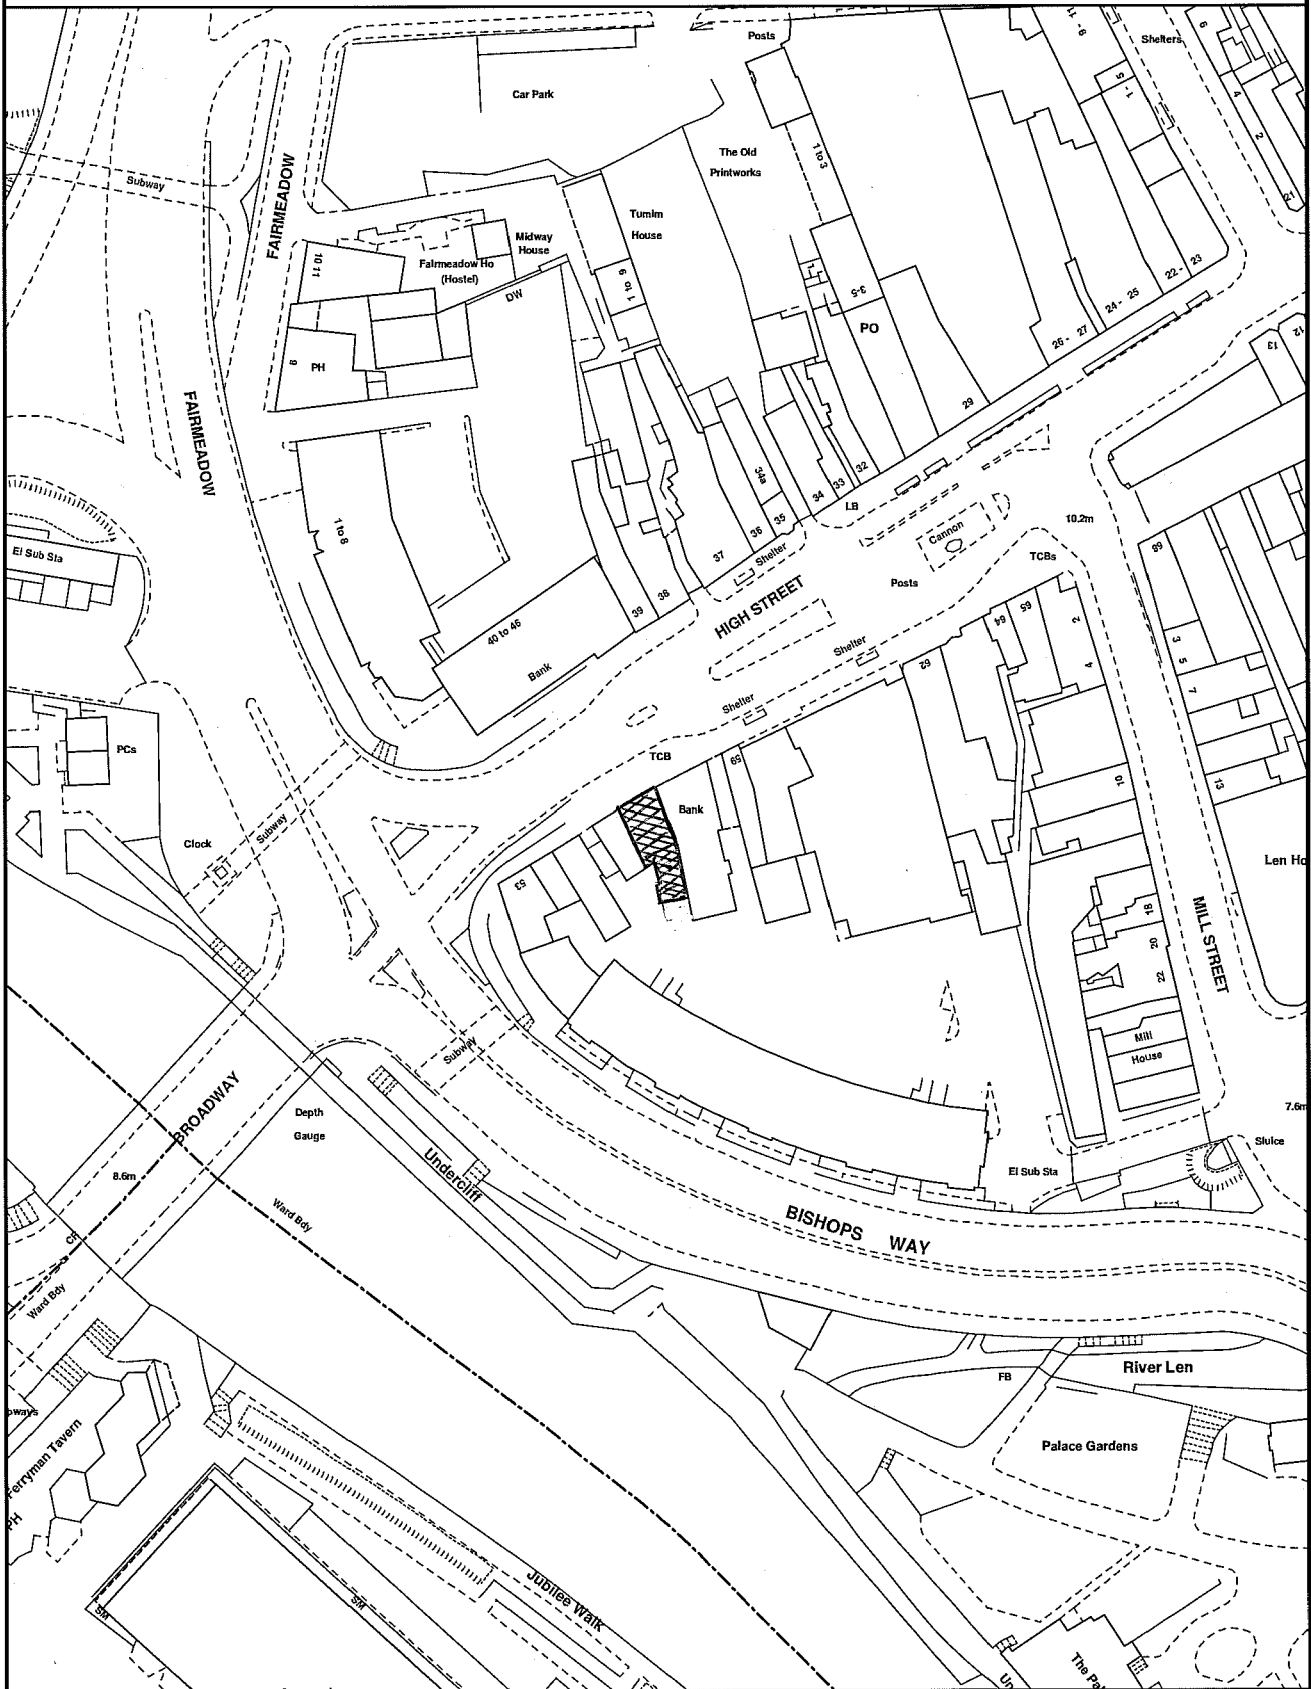

**PLAYERS, 57 HIGH STREET,  
MAIDSTONE, KENT, ME14 1SY**

Reproduced from the Ordnance Survey mapping with the permission of the Controller of Her Majesty's Stationery Office © Crown copyright.

Unauthorised reproduction infringes Crown copyright and may lead to prosecution or civil proceedings.