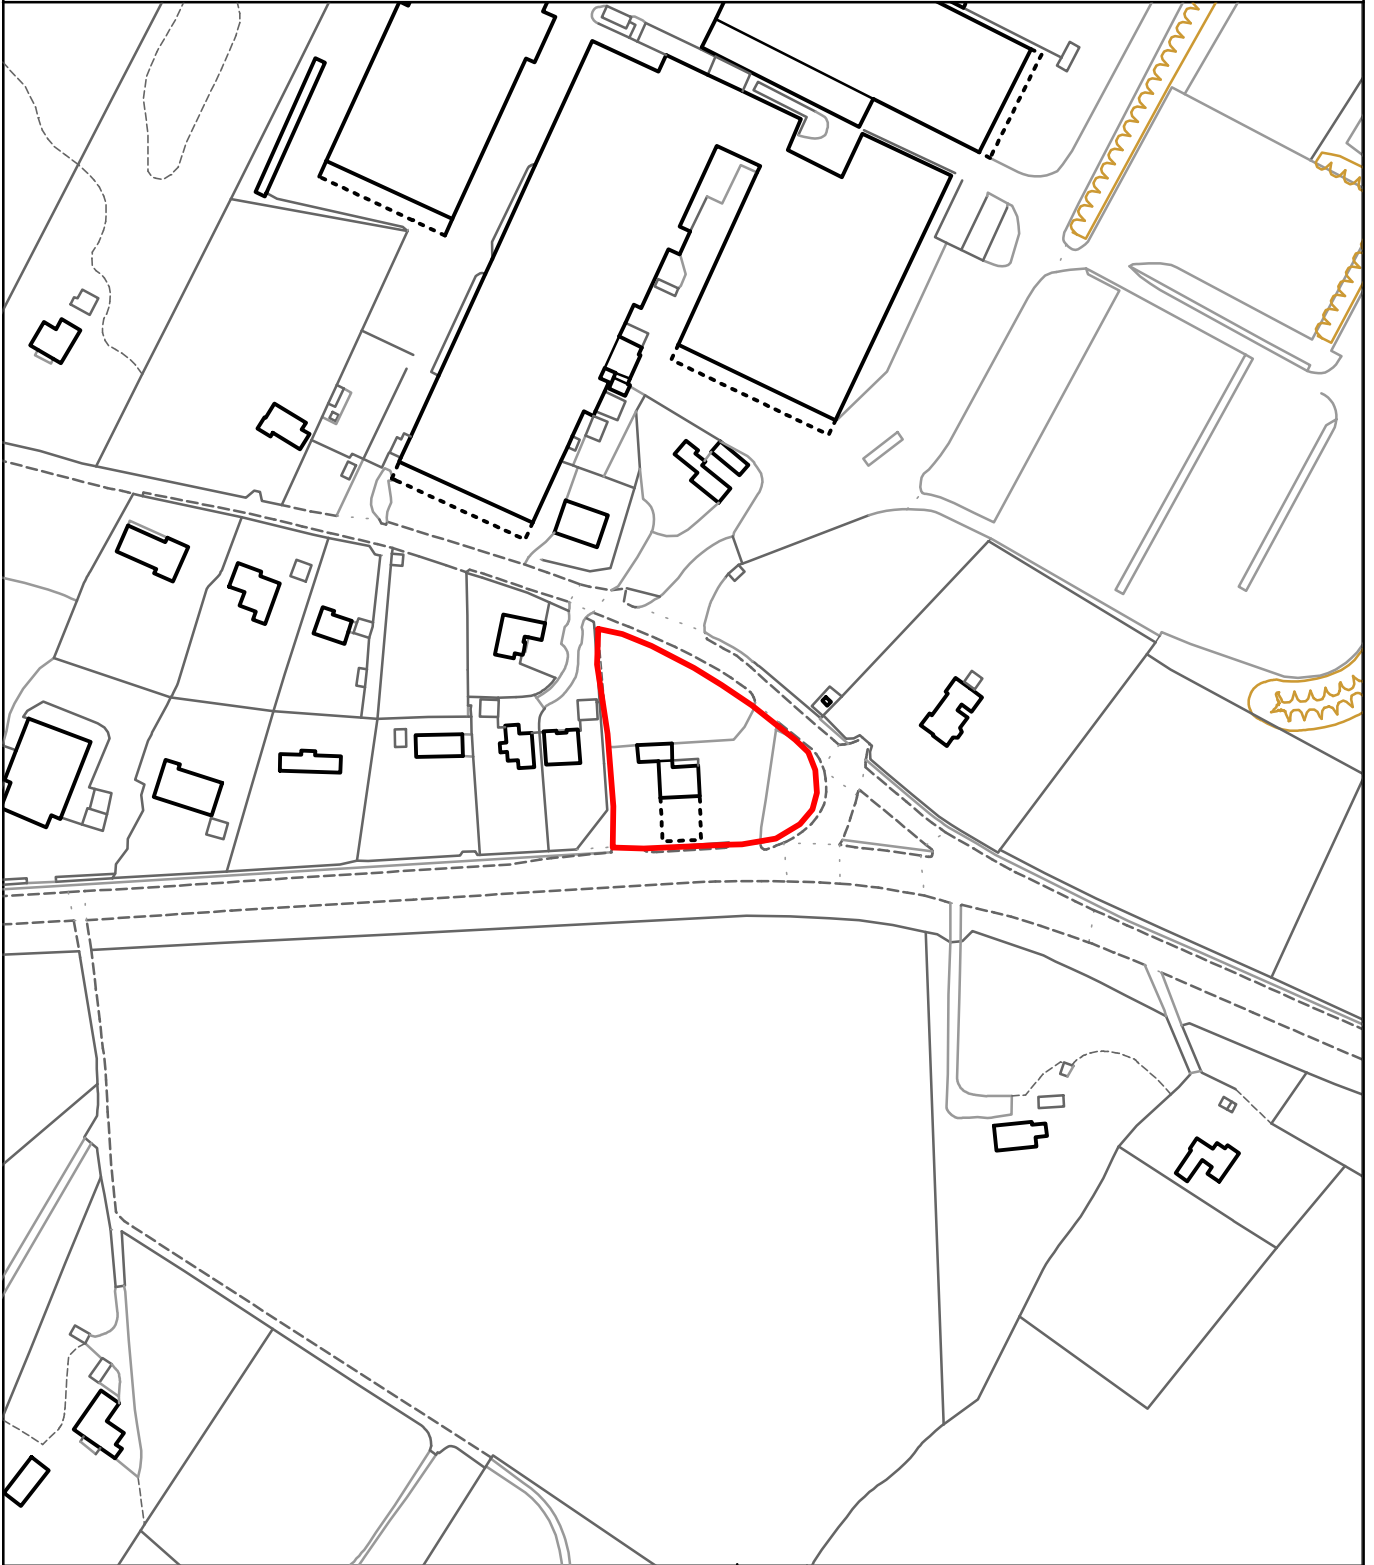

THE MAIDSTONE BOROUGH COUNCIL

Star Service Stations Ltd
Ashford Road
Lenham
Kent
ME17 2DB

MBC Ref: 14/500679

Reproduced from the Ordnance Survey mapping with the permission of the Controller of Her Majesty's Stationary Office ©Crown Copyright. Unauthorised reproduction infringes Crown Copyright and may lead to prosecution or civil proceedings. The Maidstone Borough Council Licence No. 100019636, 2014. Scale 1:1250