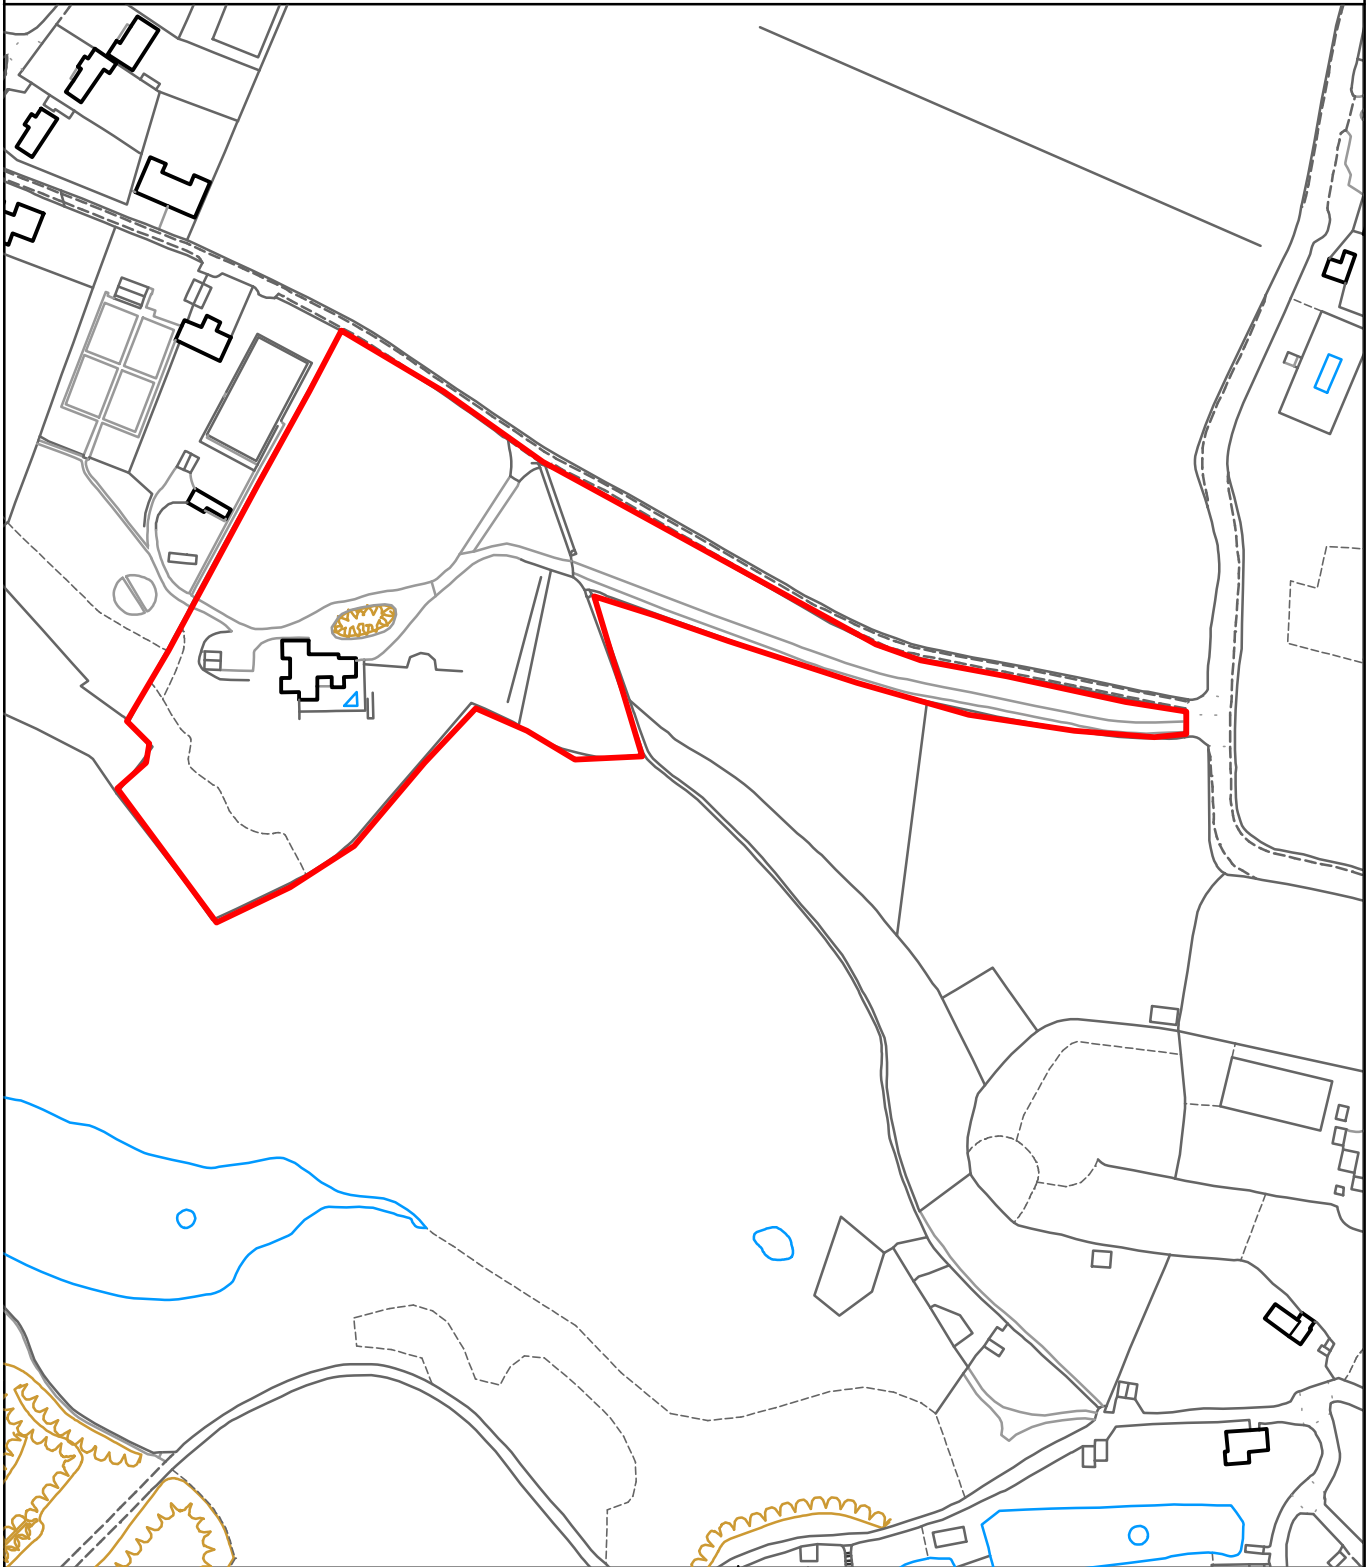

THE MAIDSTONE BOROUGH COUNCIL

Boughton Manor
Boughton Lane
Maidstone
Kent
ME15 9RJ

MBC Ref: 14/501562

Reproduced from the Ordnance Survey mapping with the permission of the Controller of Her Majesty's Stationary Office ©Crown Copyright. Unauthorised reproduction infringes Crown Copyright and may lead to prosecution or civil proceedings. The Maidstone Borough Council Licence No. 100019636, 2014. Scale 1:2500