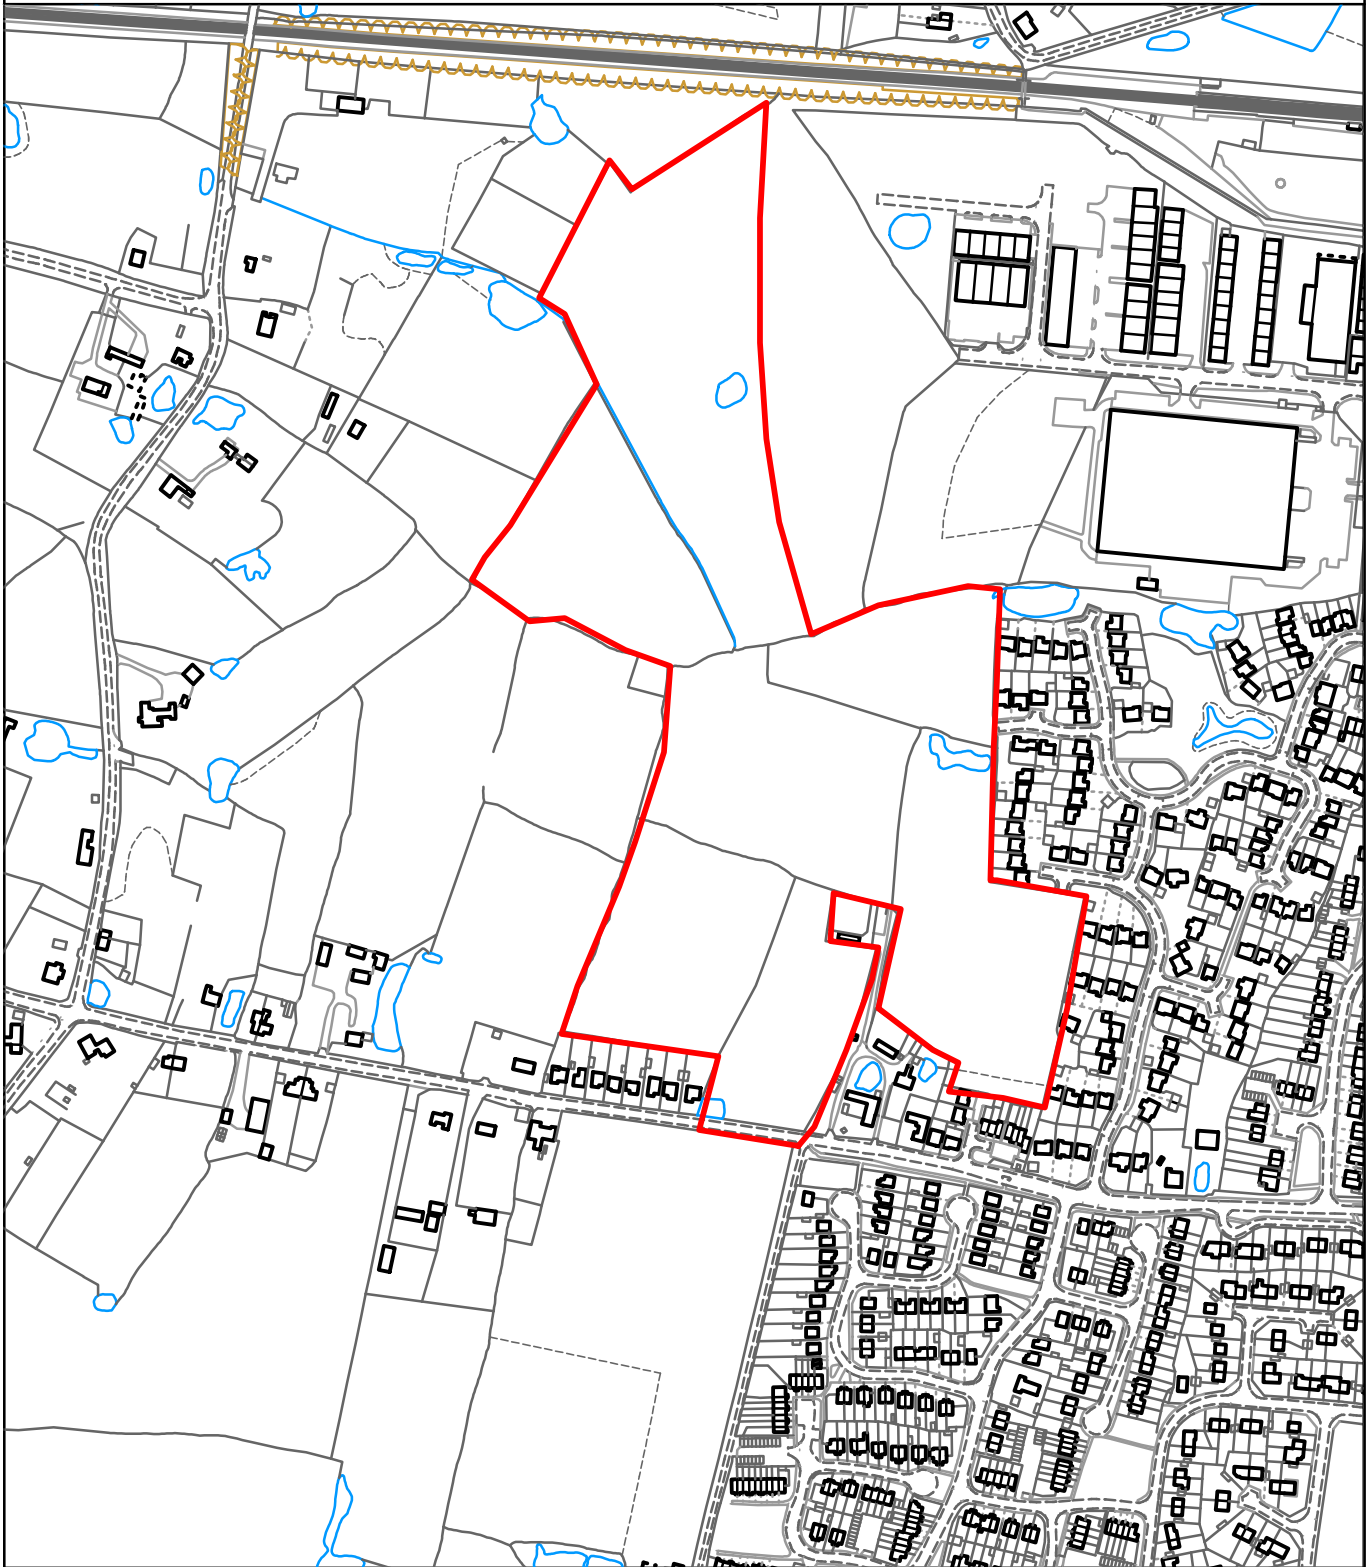

# THE MAIDSTONE BOROUGH COUNCIL

Hen And Duckhurst Farm  
Marden Road  
Staplehurst  
Kent  
TN12 0PD

MBC Ref: 14/502010

Reproduced from the Ordnance Survey mapping with the permission of the Controller of Her Majesty's Stationary Office ©Crown Copyright. Unauthorised reproduction infringes Crown Copyright and may lead to prosecution or civil proceedings. The Maidstone Borough Council Licence No. 100019636, 2014. Scale 1:2500